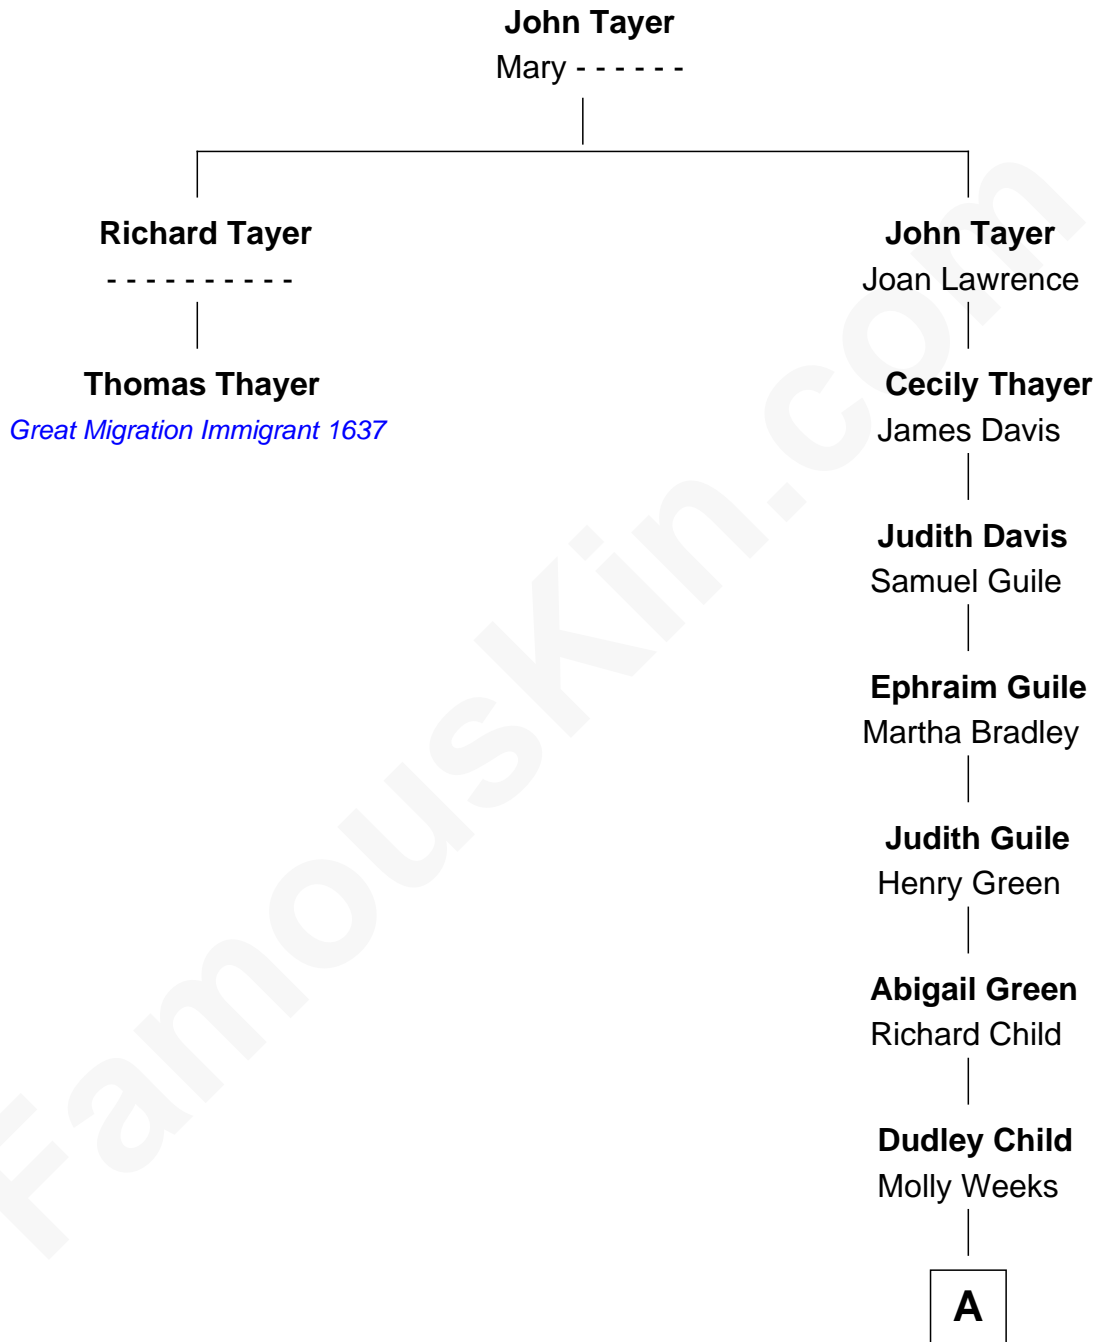

## Relationship Chart of

### Thomas Thayer

(1596 - 1665) *Great Migration Immigrant 1637*

1st cousin 10 times removed of

**Mark Isham**

*Musician, Film Composer*

**A**

Jonathan Child

Martha Hutchins Walker

Hattie Martha Child

Walter Ford Hammond

Harold Child Hammond

Helen Maurine Blair

Patricia Jane Hammond

Howard Fuller Isham

**Mark Isham**

*Musician, Film Composer*