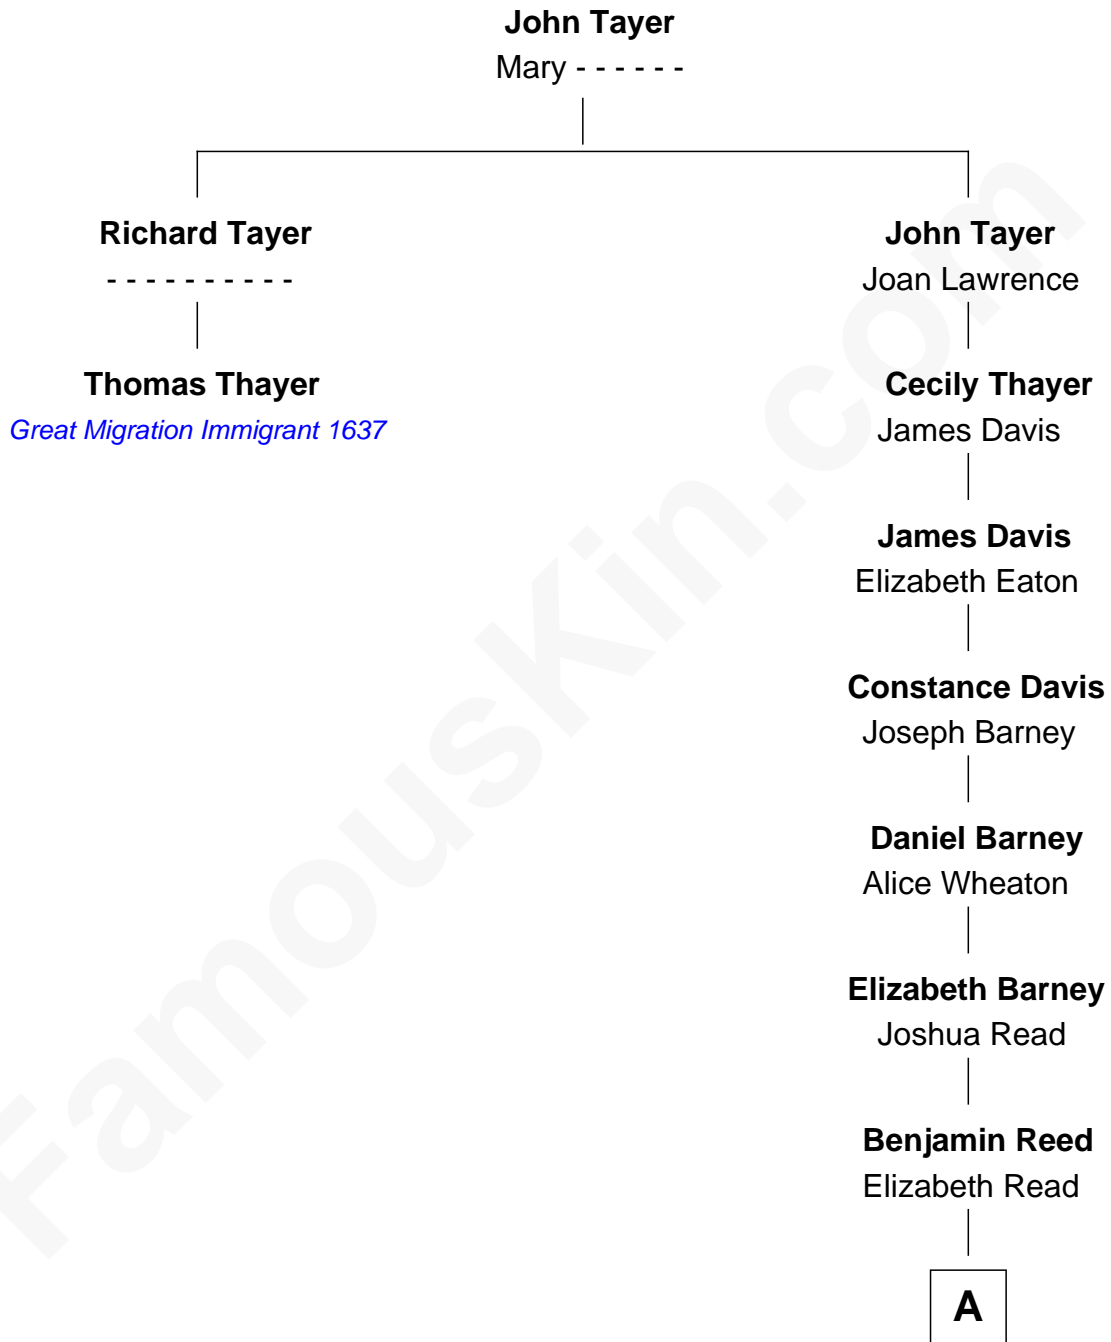

# FamousKin.com

## Relationship Chart of

### Thomas Thayer

(1596 - 1665) *Great Migration Immigrant 1637*

1st cousin 10 times removed of

**Alfred Worden**

*Apollo 15 Astronaut*

**A**

**Benjamin A. Reed**

Betsy Allen