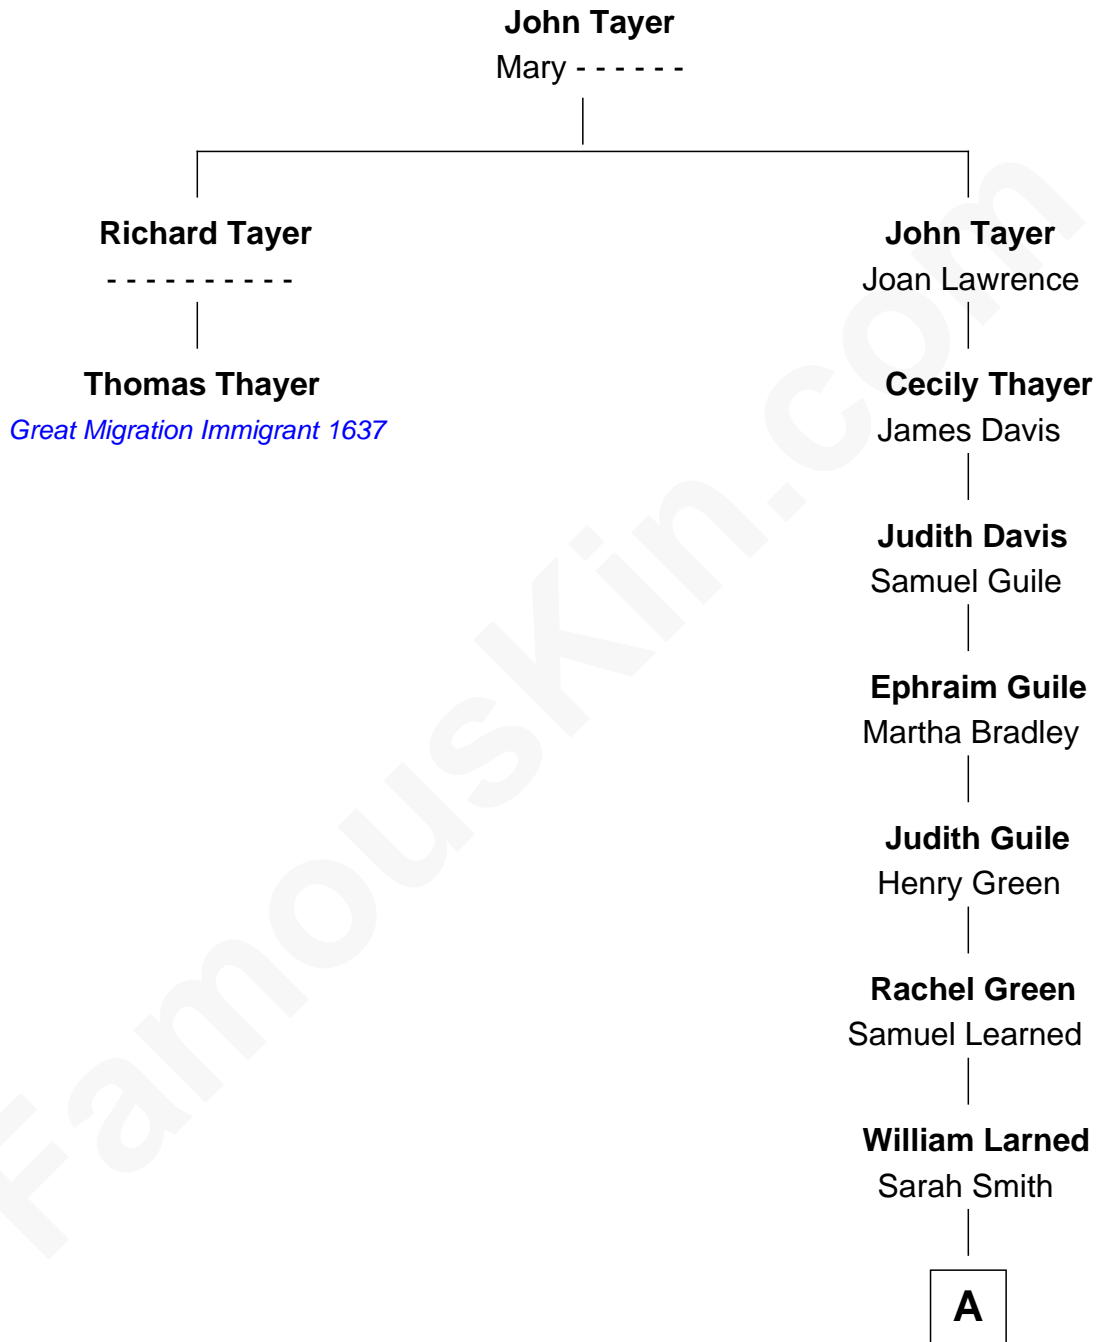

FamousKin.com

Relationship Chart of

Thomas Thayer

(1596 - 1665) *Great Migration Immigrant 1637*

1st cousin 8 times removed of

Arthur Ryerson
RMS Titanic Victim

A

|
John Smith Larned

Lucinda Martin

|
Ellen Griffin Larned

Joseph Turner Ryerson

|
Arthur Ryerson

RMS Titanic Victim

FamousKin.com