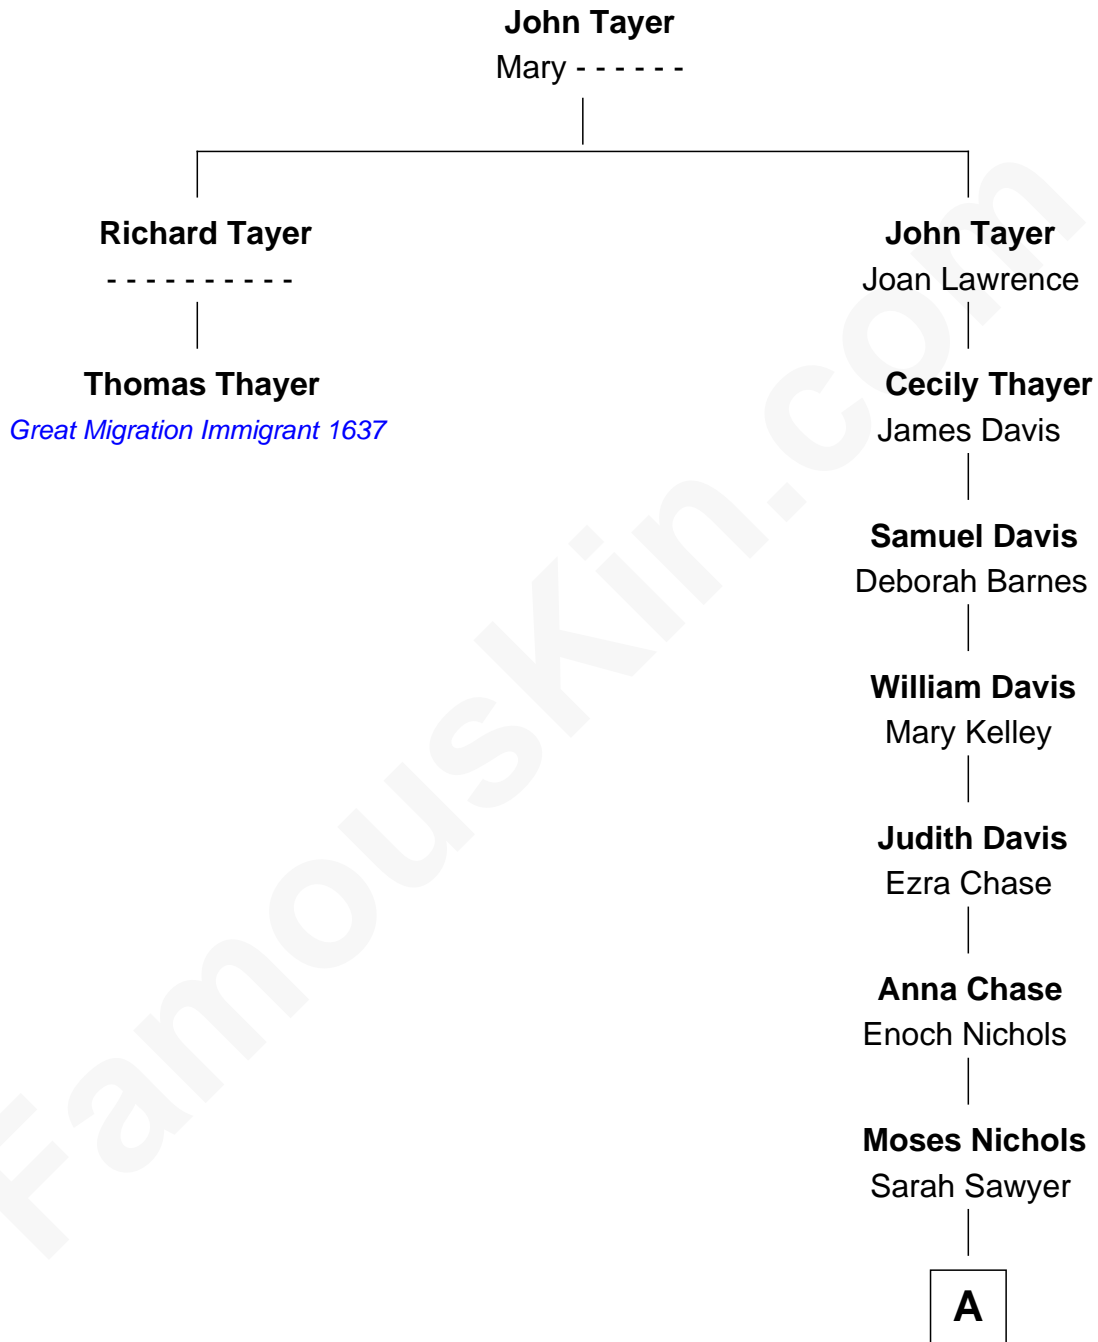

FamousKin.com

Relationship Chart of

Thomas Thayer

(1596 - 1665) *Great Migration Immigrant 1637*

1st cousin 10 times removed of

Adrienne Marden

Movie Actress

A

Oliver S. Nichols

Catharine Stevens Cloutman

Sarah C. Nichols

William A. Shaw

Mabel S. Shaw

Ralph T. Marden

Ralph Adrian Baruch

Lenora I. Stein