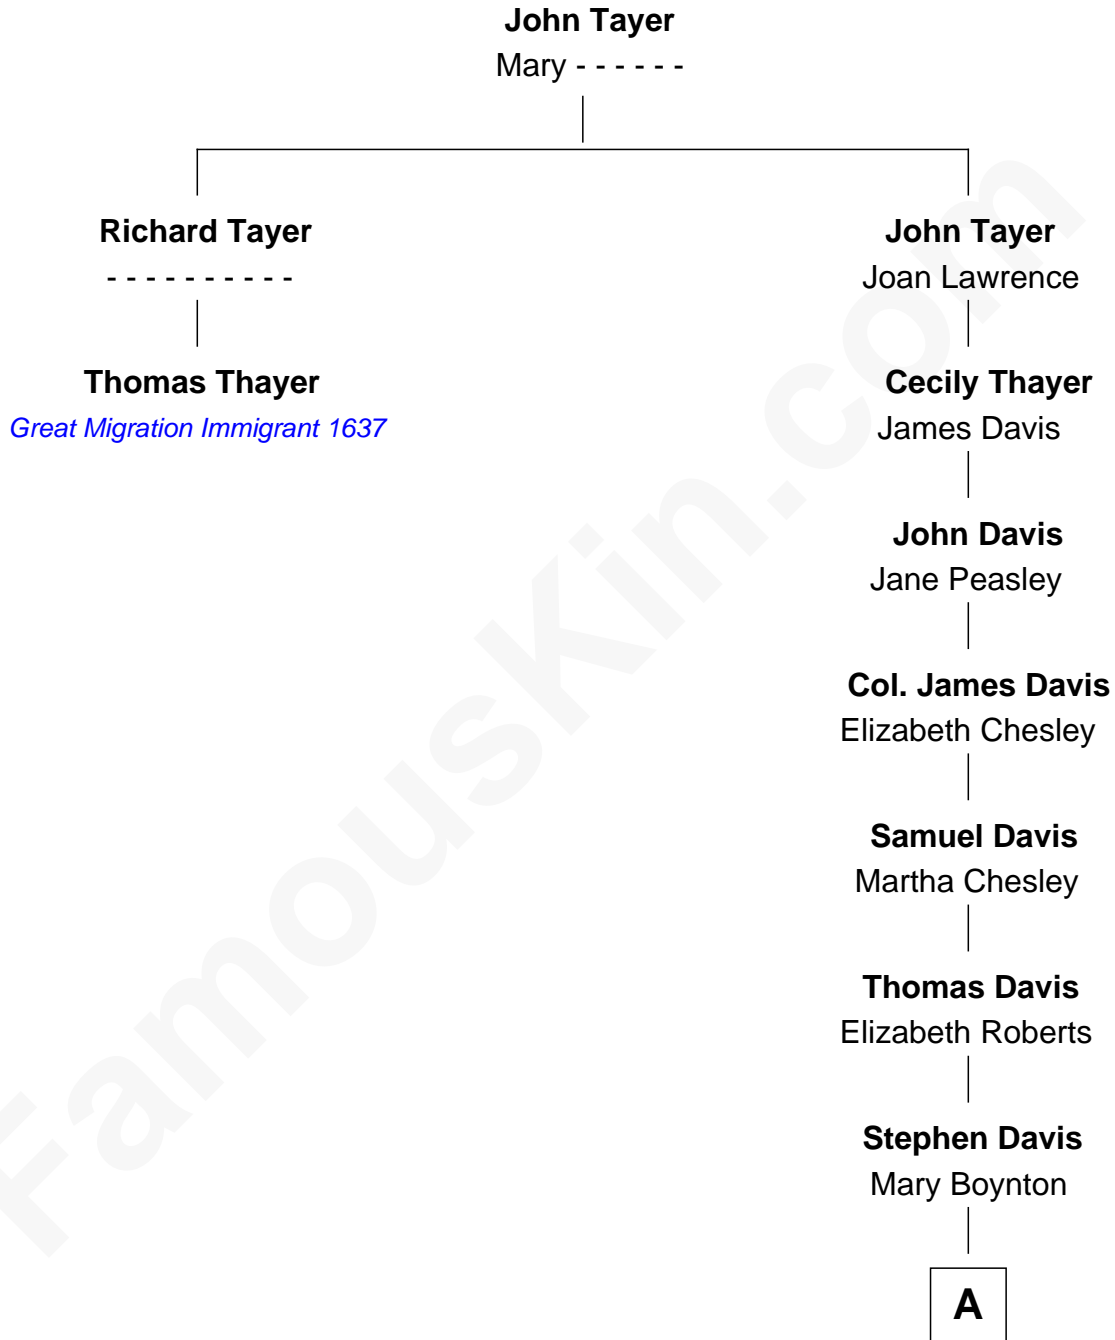

FamousKin.com

Relationship Chart of

Thomas Thayer

(1596 - 1665) *Great Migration Immigrant 1637*

1st cousin 10 times removed of

Bette Davis
Movie Actress

A

—
Mark Davis

Abigail Stevens

—
Calvin Harlow Davis

Ann Permelia Matthews

—
Edward Elwell Davis

Eliza Jane Morrell

—
Harlow Morrell Davis

Ruth Augusta Favor

—
Bette Davis