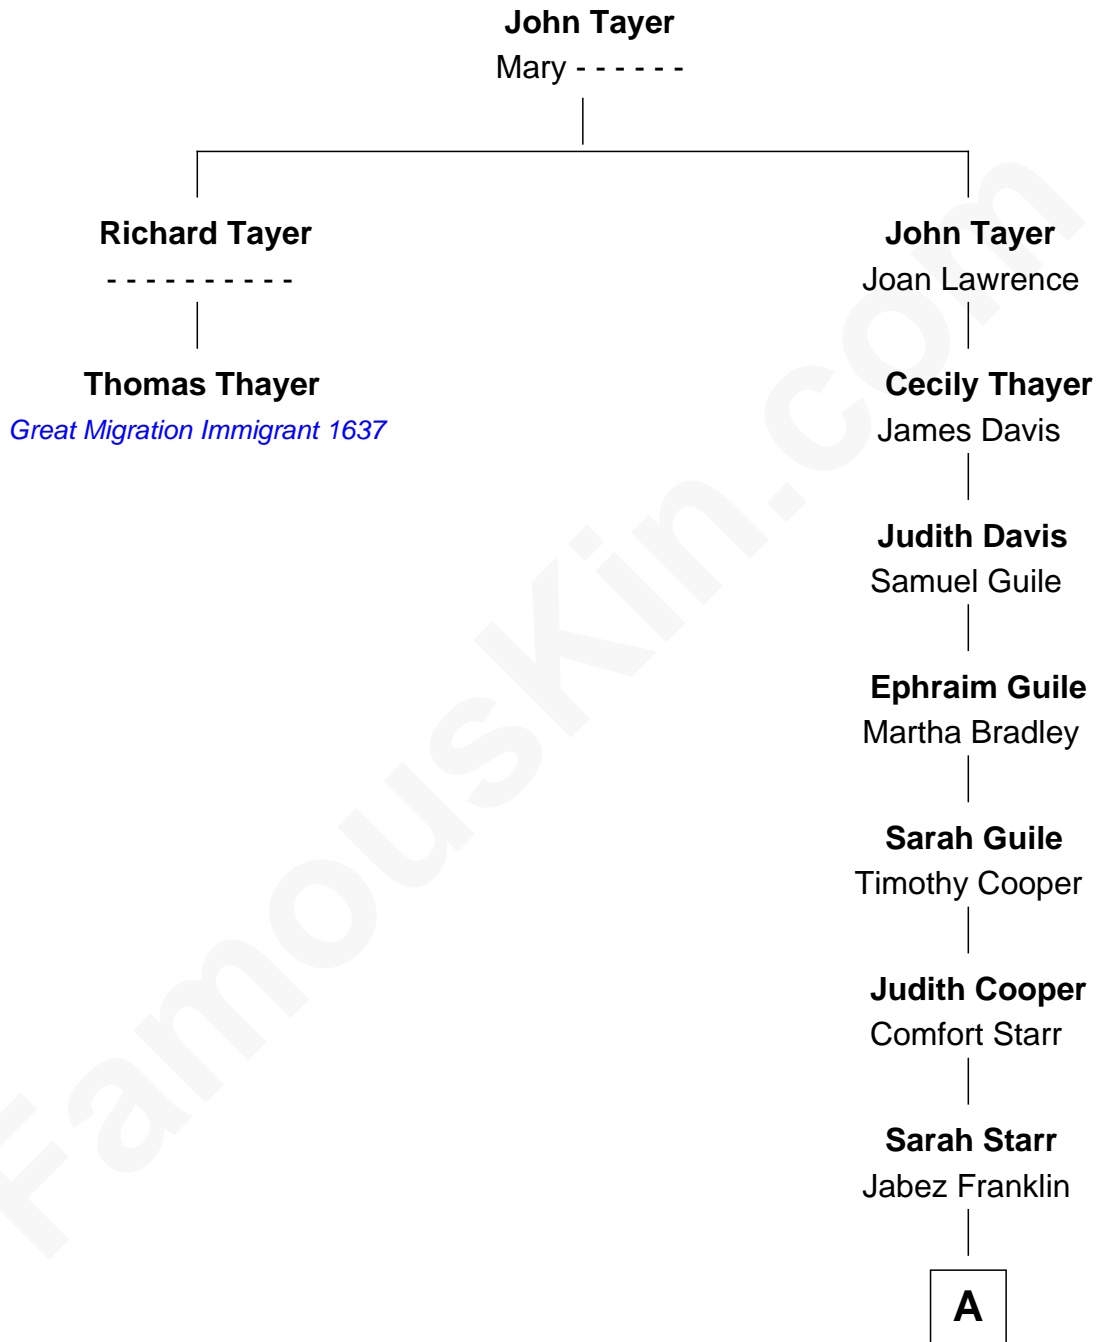

FamousKin.com

Relationship Chart of

Thomas Thayer

(1596 - 1665) *Great Migration Immigrant 1637*

1st cousin 9 times removed of

Calvin Coolidge
30th U.S. President

A

—
Luther Franklin

Priscilla Pinney

—
Abigail Pinney Franklin

Hiram Dunlap Moor

—
Victoria Josephine Moor

Col. John Calvin Coolidge

—
Calvin Coolidge

30th U.S. President

FamousKin.com