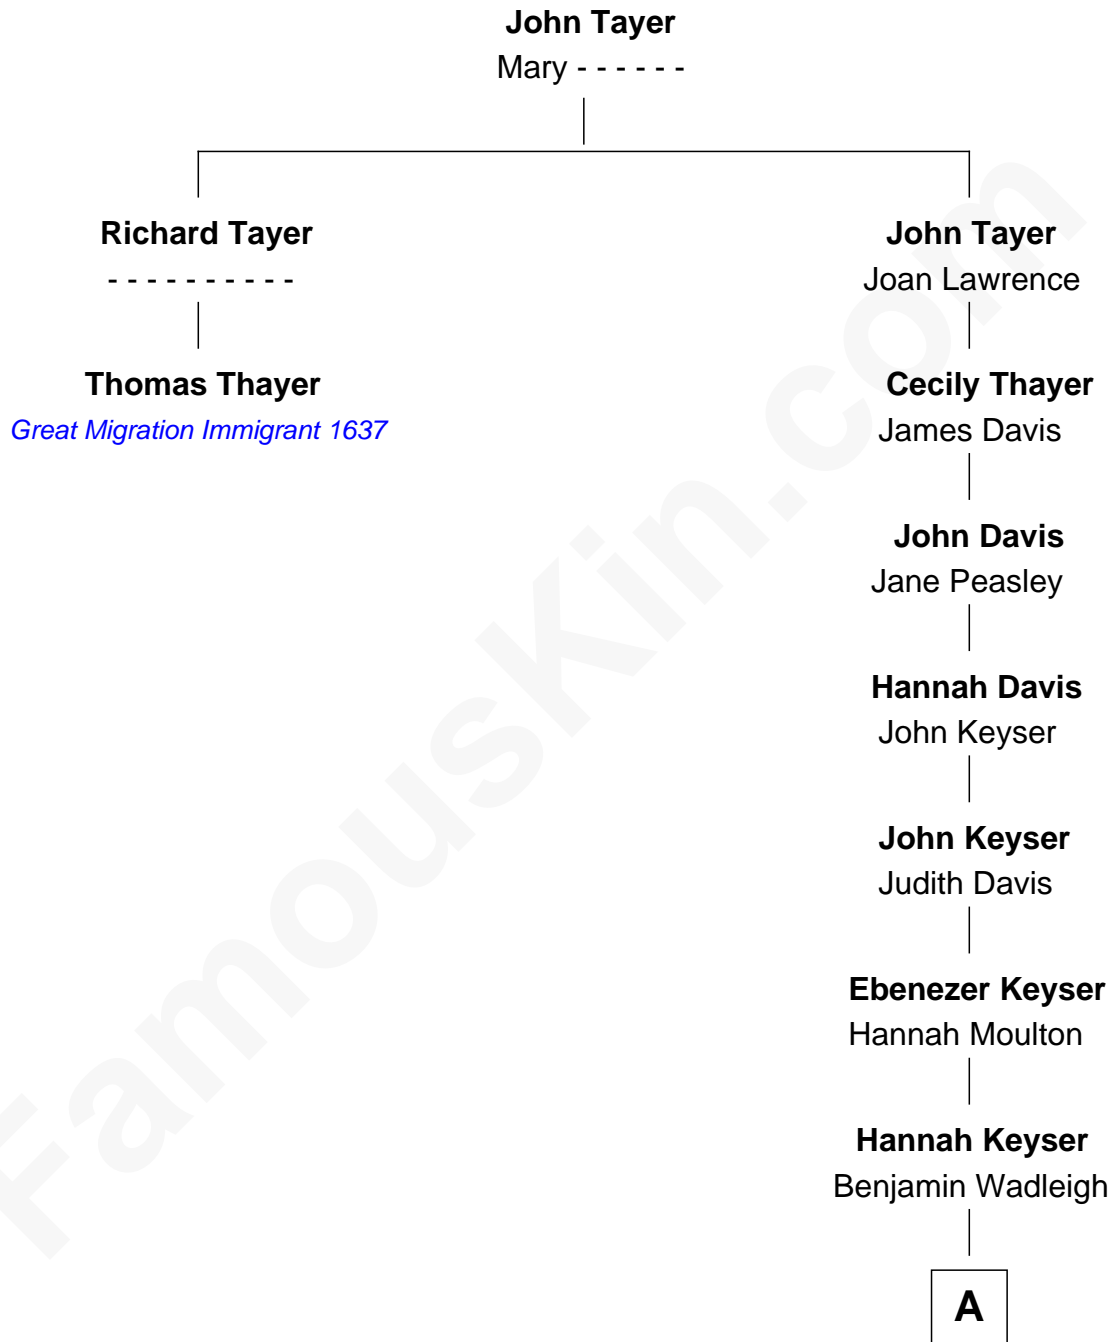

FamousKin.com

Relationship Chart of

Thomas Thayer

(1596 - 1665) *Great Migration Immigrant 1637*

1st cousin 8 times removed of

Charles A. Pillsbury

Co-Founder of C.A. Pillsbury Co.

A

—
Susanna Wadleigh

John Pillsbury
—

—
George Alfred Pillsbury

Margaret Sprague Carleton
—

—
Charles A. Pillsbury

Co-Founder of C.A. Pillsbury Co.

FamousKin.com