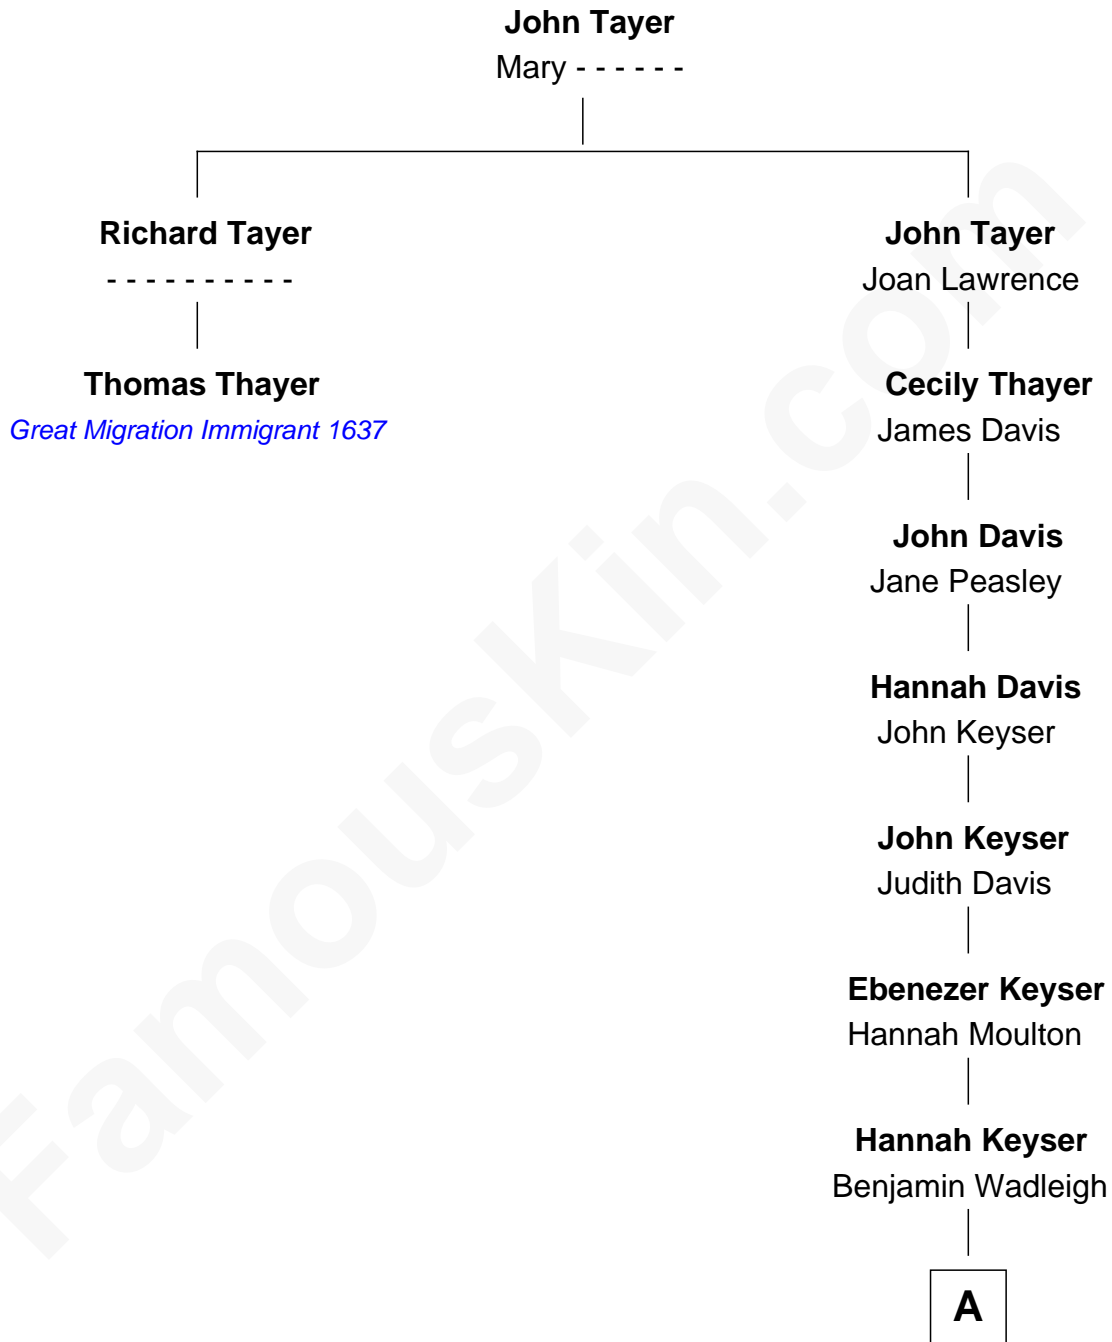

# FamousKin.com

## Relationship Chart of

### Thomas Thayer

(1596 - 1665) *Great Migration Immigrant 1637*

1st cousin 7 times removed of

**John Sargent Pillsbury**

*Co-Founder of C.A. Pillsbury Co.*

A

Susanna Wadleigh

John Pillsbury