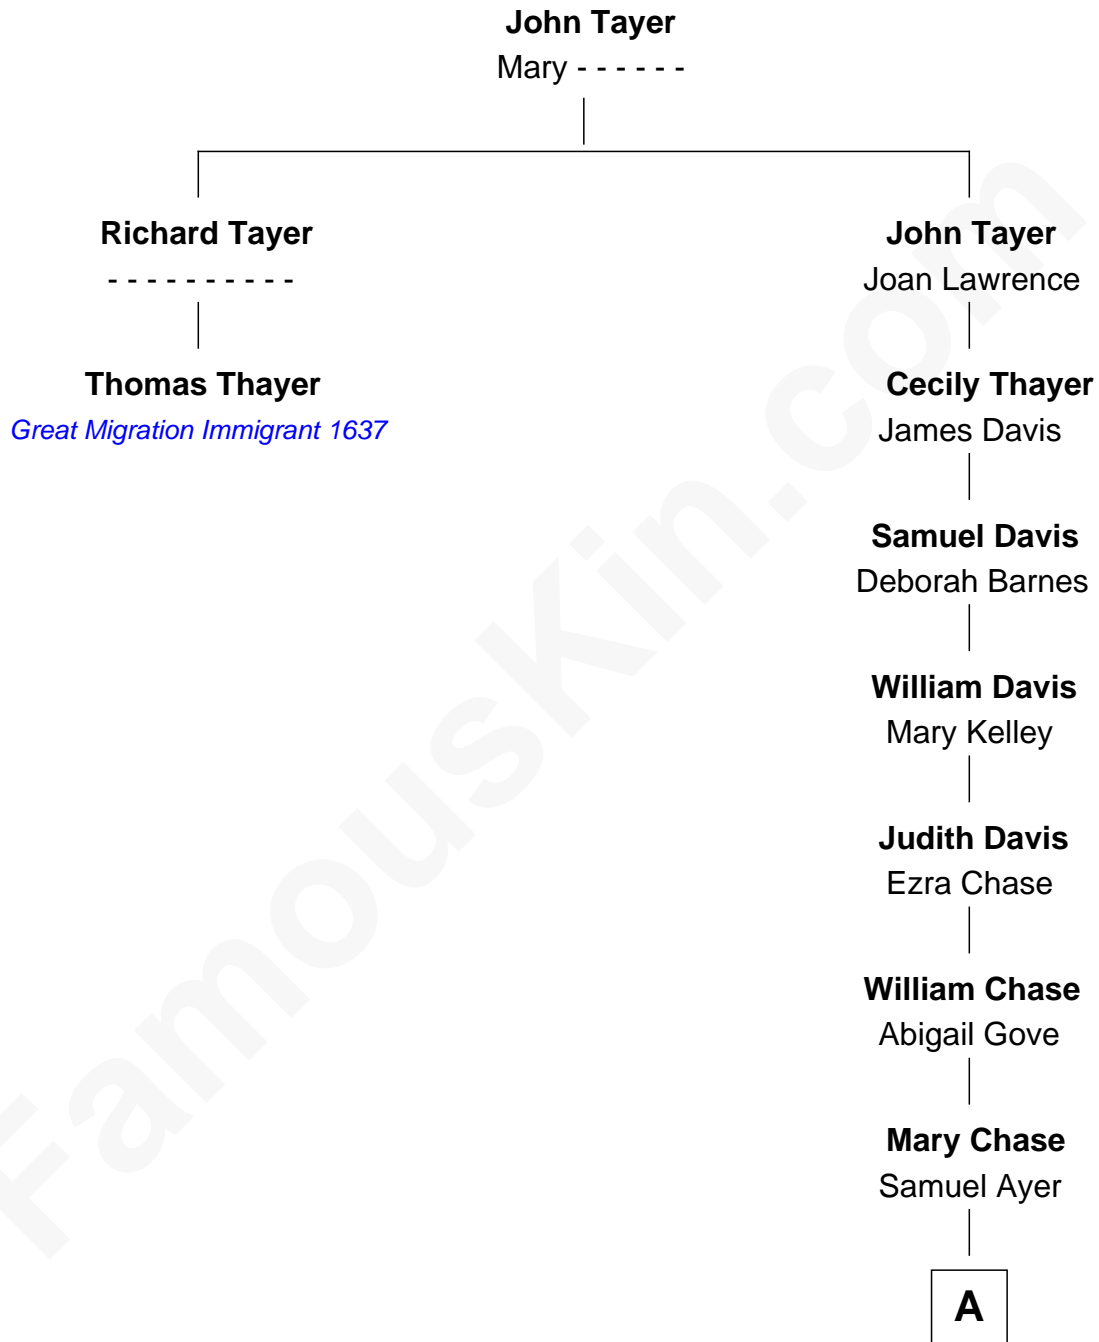

FamousKin.com

Relationship Chart of

Thomas Thayer

(1596 - 1665) *Great Migration Immigrant 1637*

1st cousin 10 times removed of

Gerald Ford

38th U.S. President

A

|
John Varnum Ayer
Elida Vanderburgh Manney

|
George Manney Ayer
Amy Gridley Butler

|
Adele Augusta Ayer
Levi Addison Gardner

|
Dorothy Ayer Gardner
Leslie Lynch King

|
Gerald Ford
38th U.S. President

FamousKin.com