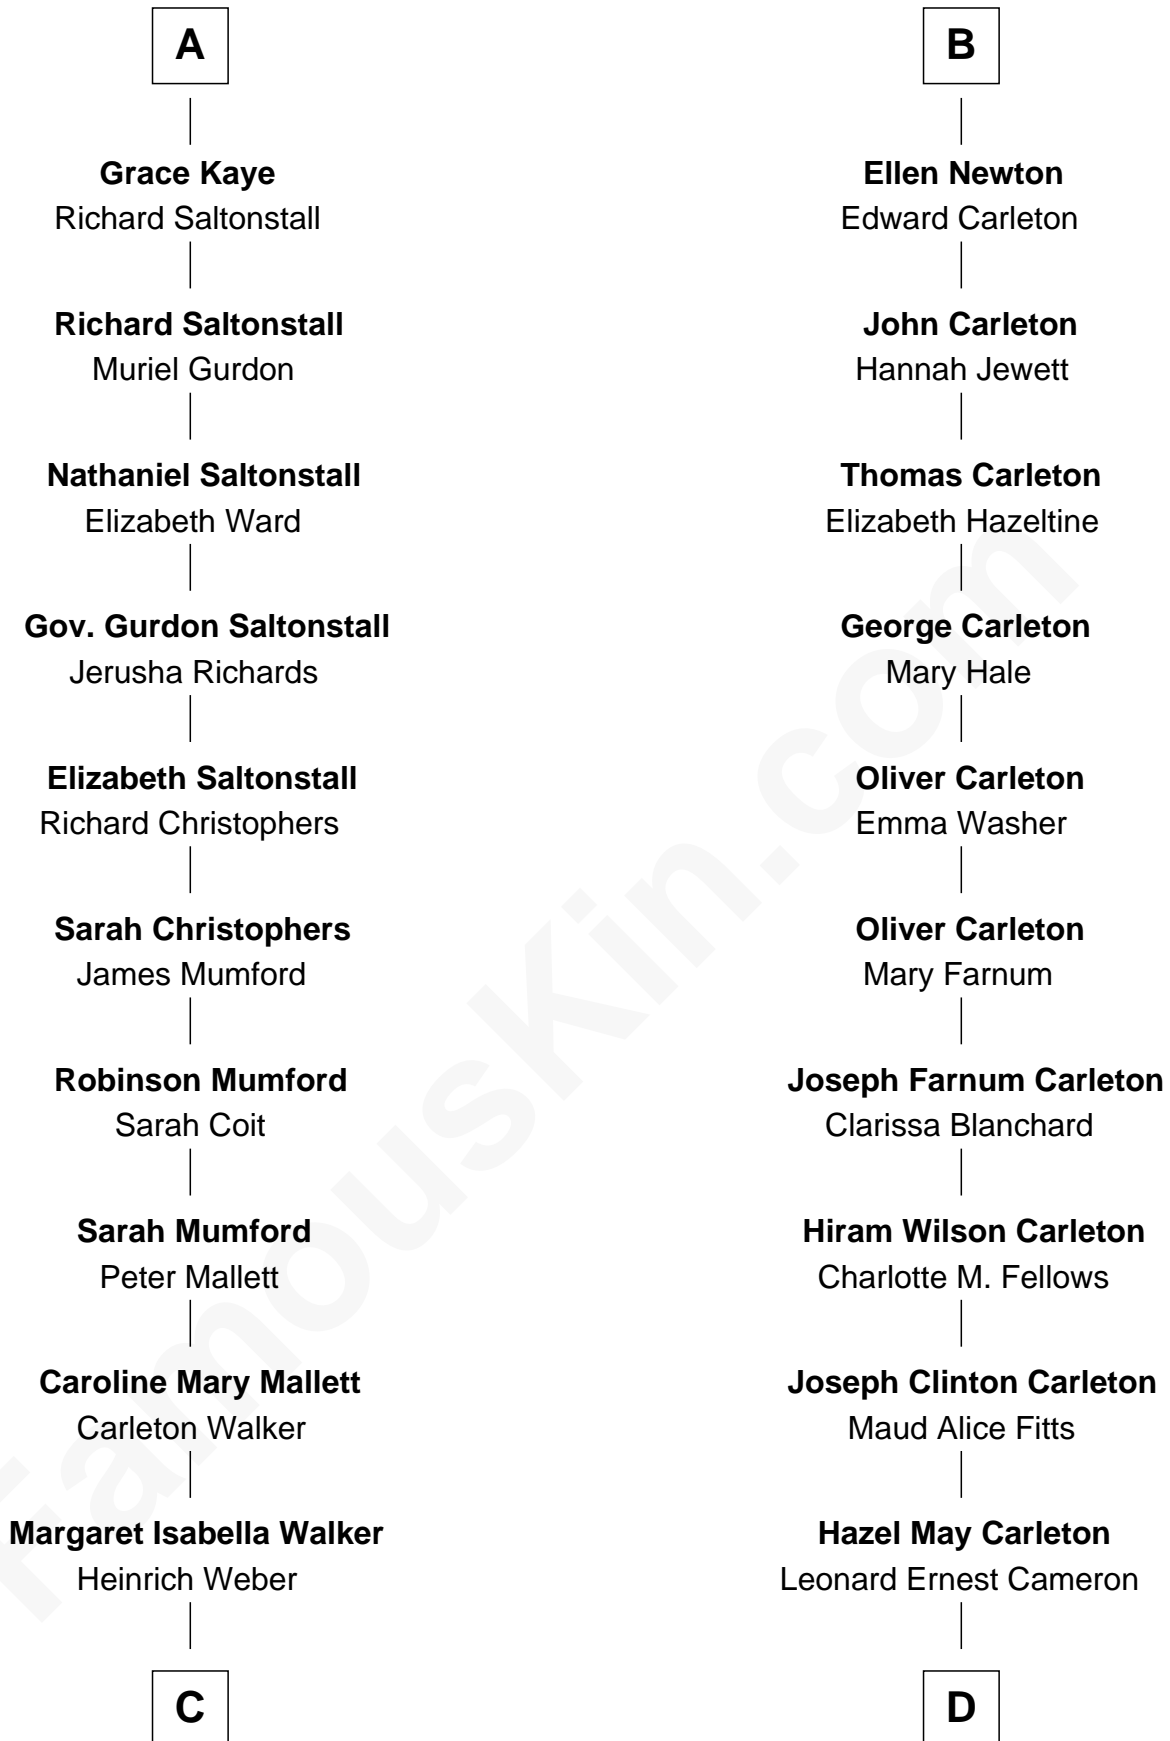

FamousKin.com Relationship Chart of

Carly Fiorina

CEO of Hewlett-Packard

18th cousin 2 times removed of

Mickey Rourke

Movie Actor

Henry FitzHugh

Elizabeth Grey

FamousKin.com