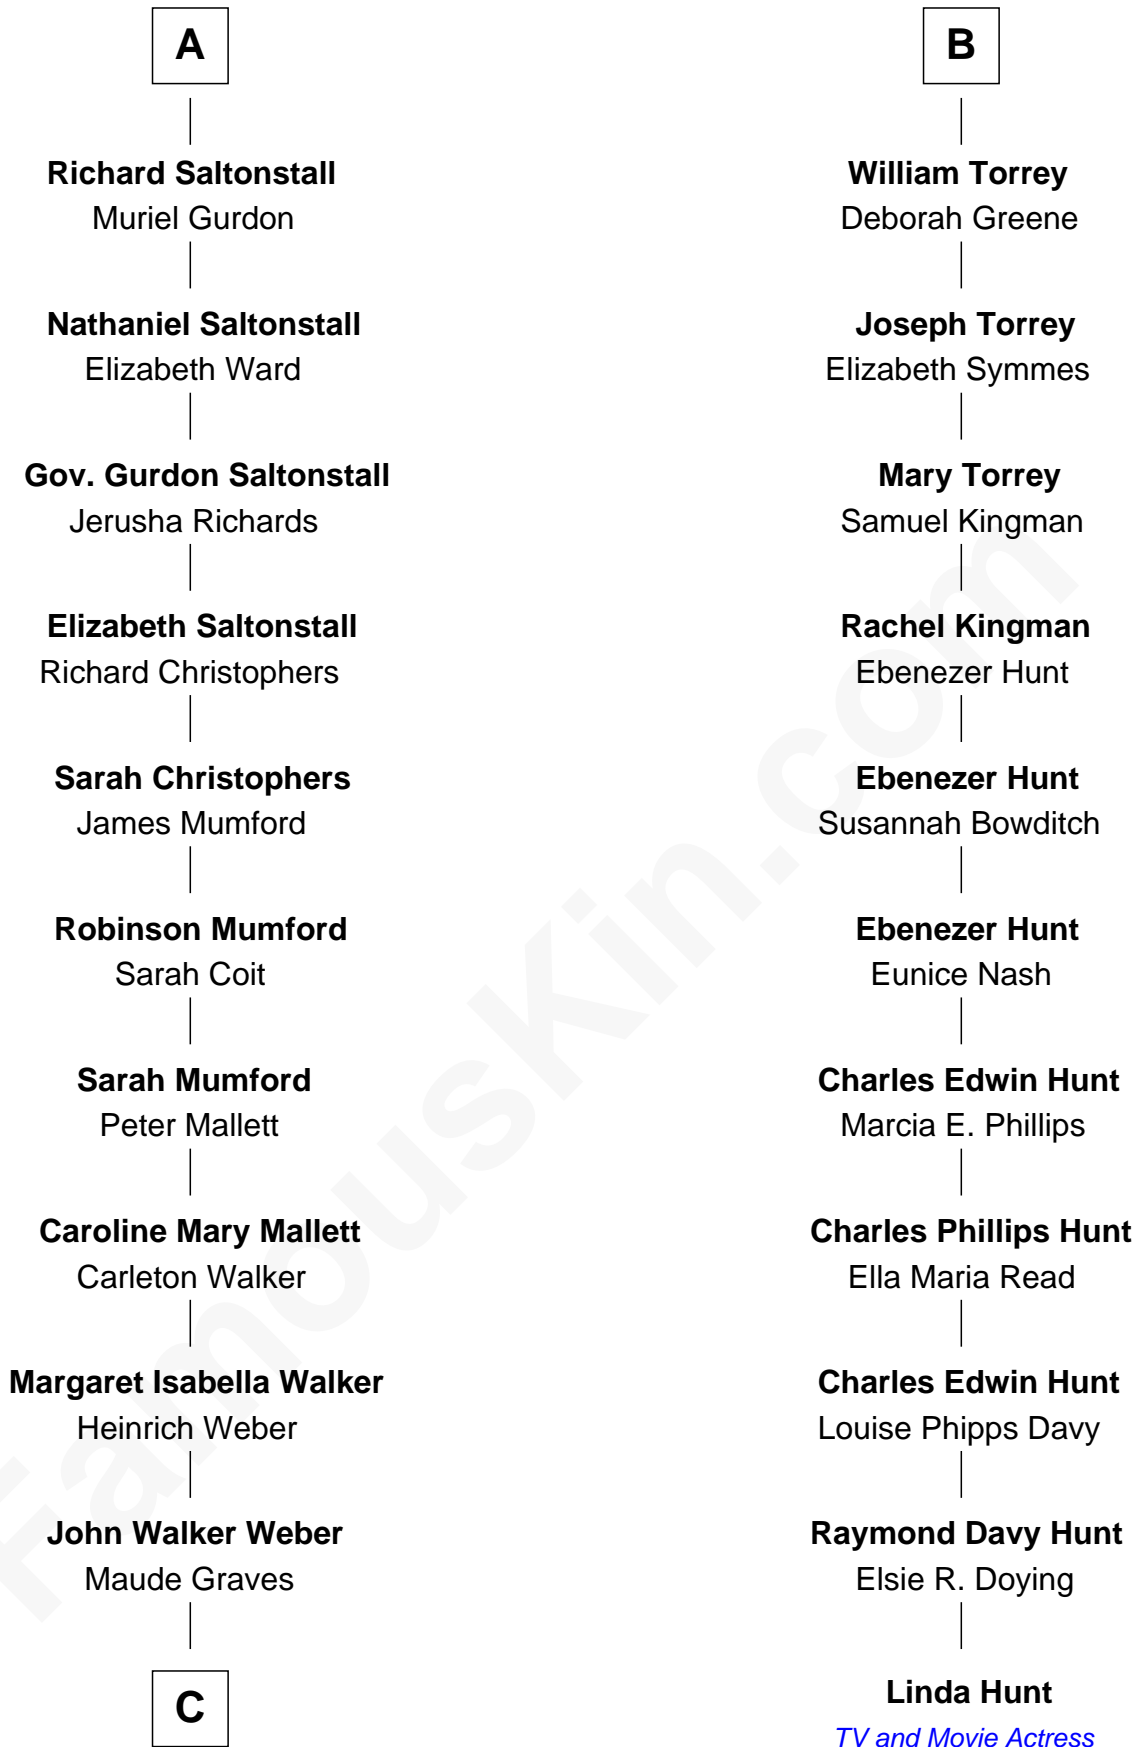

FamousKin.com Relationship Chart of

Carly Fiorina

CEO of Hewlett-Packard

17th cousin 2 times removed of

Linda Hunt

TV and Movie Actress

Sir Henry Percy
Eleanor Neville

C

—
Cara Carleton Weber

Harold Marvin Sneed

—
Joseph Tyree Sneed

Madelon Montross Juergens

—
Carly Fiorina

CEO of Hewlett-Packard

FamousKin.com