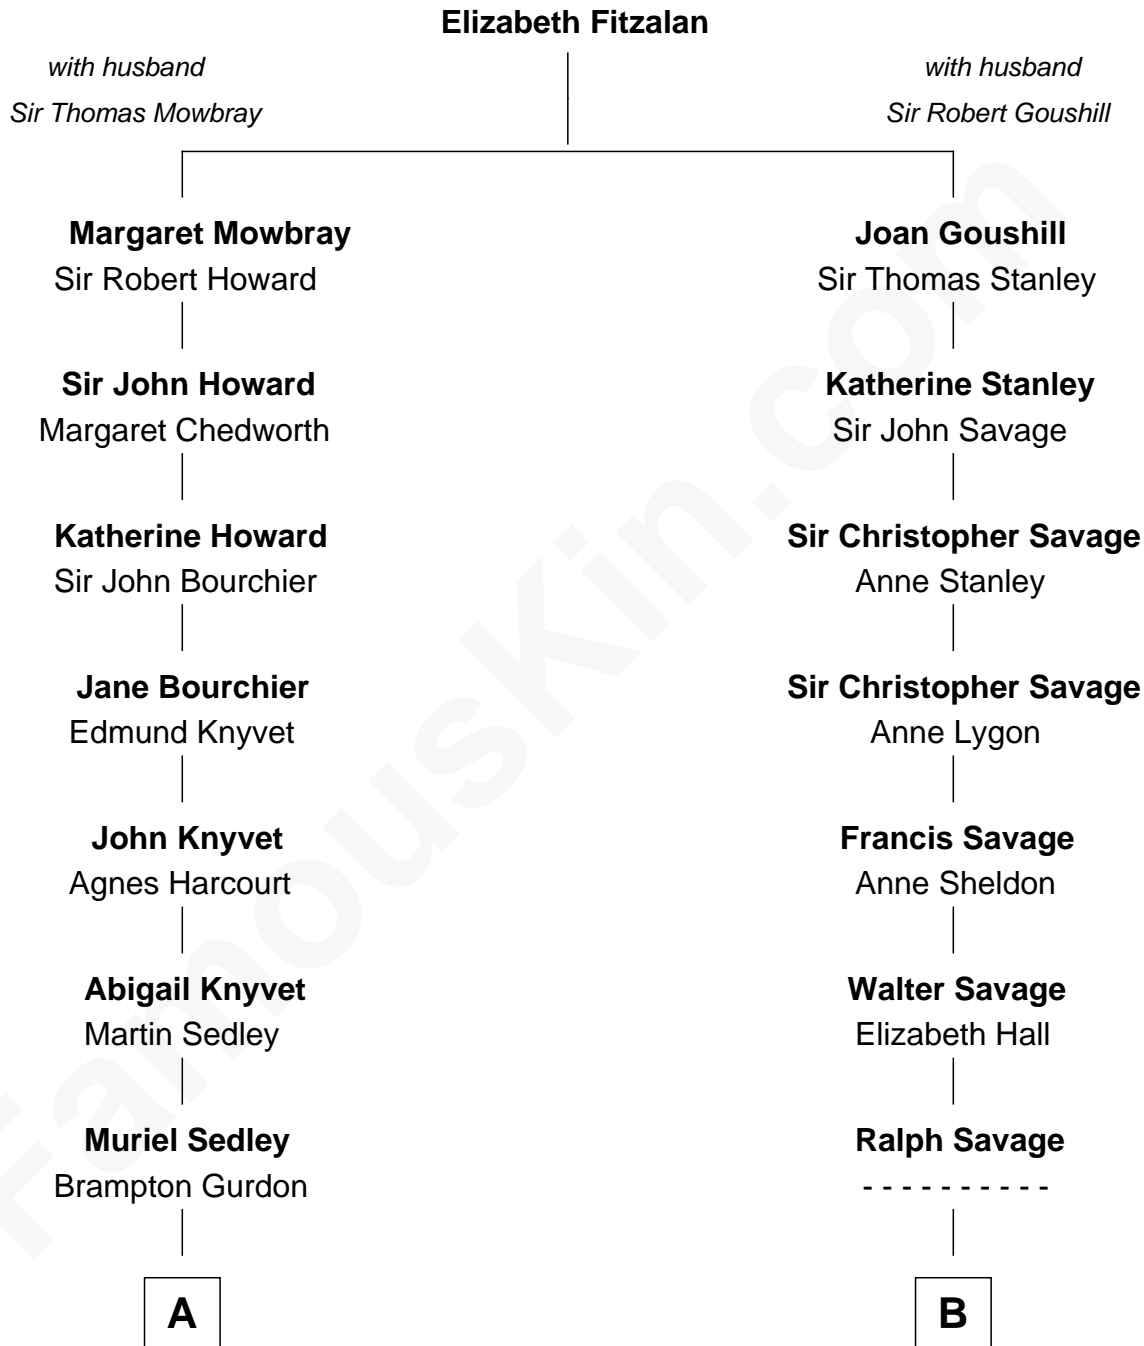

FamousKin.com Relationship Chart of

Carly Fiorina

CEO of Hewlett-Packard

16th cousin 3 times removed of

General George S. Patton

U.S. Army - World War II

C

—
Cara Carleton Weber

Harold Marvin Sneed

—
Joseph Tyree Sneed

Madelon Montross Juergens

—
Carly Fiorina

CEO of Hewlett-Packard

FamousKin.com