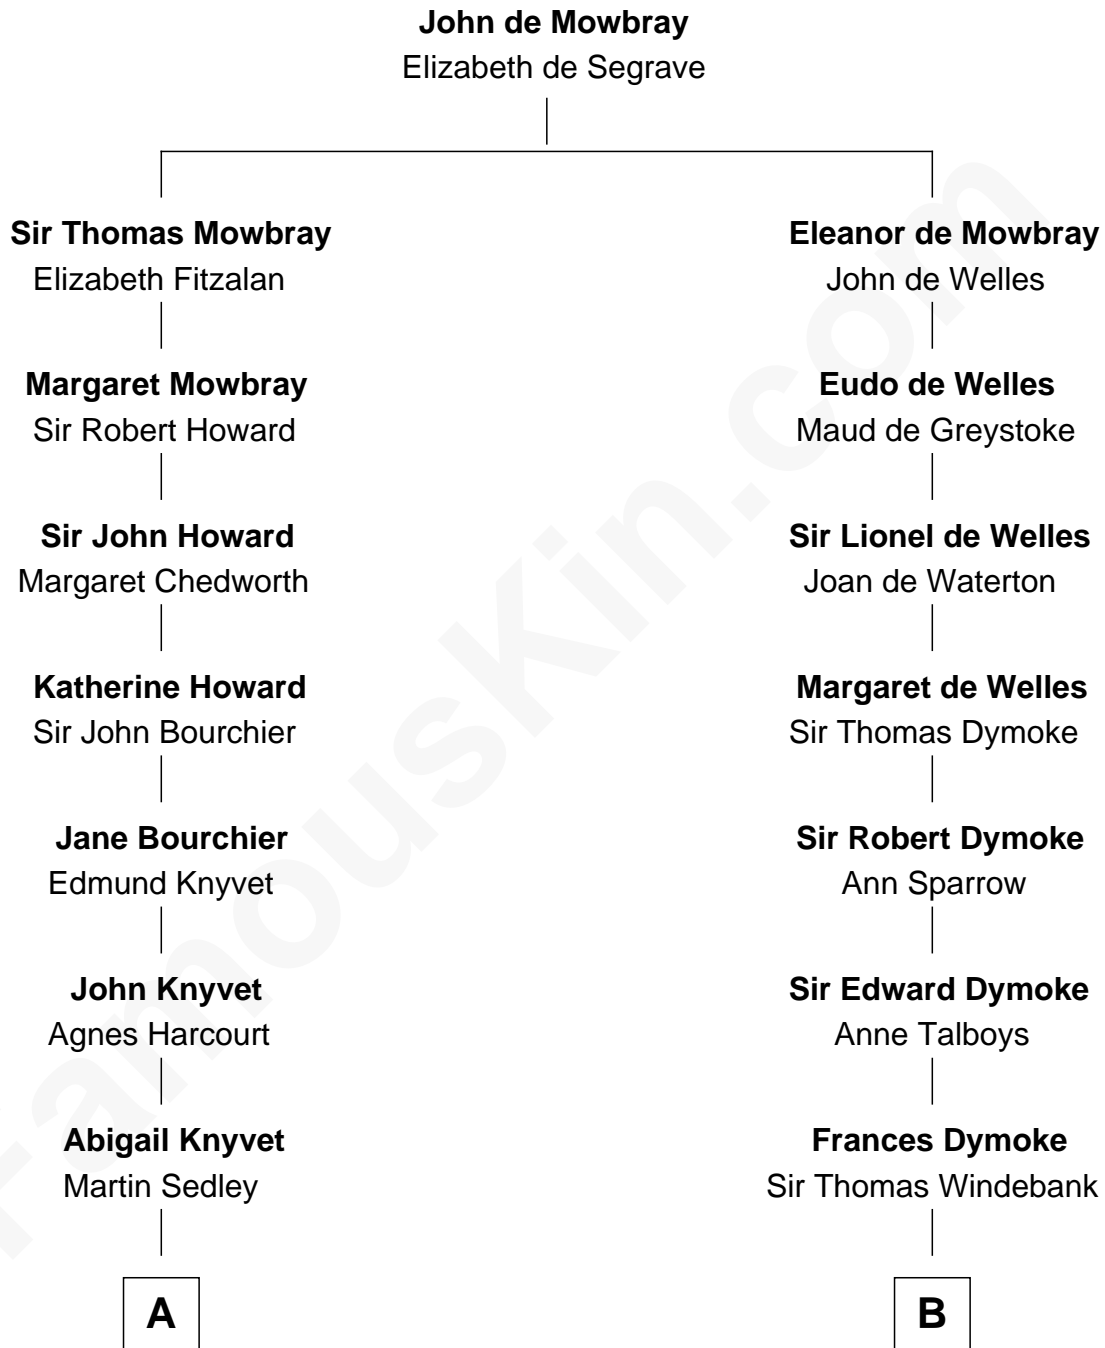

FamousKin.com Relationship Chart of Carly Fiorina

CEO of Hewlett-Packard

17th cousin 3 times removed of

General George S. Patton

U.S. Army - World War II

FamousKin.com