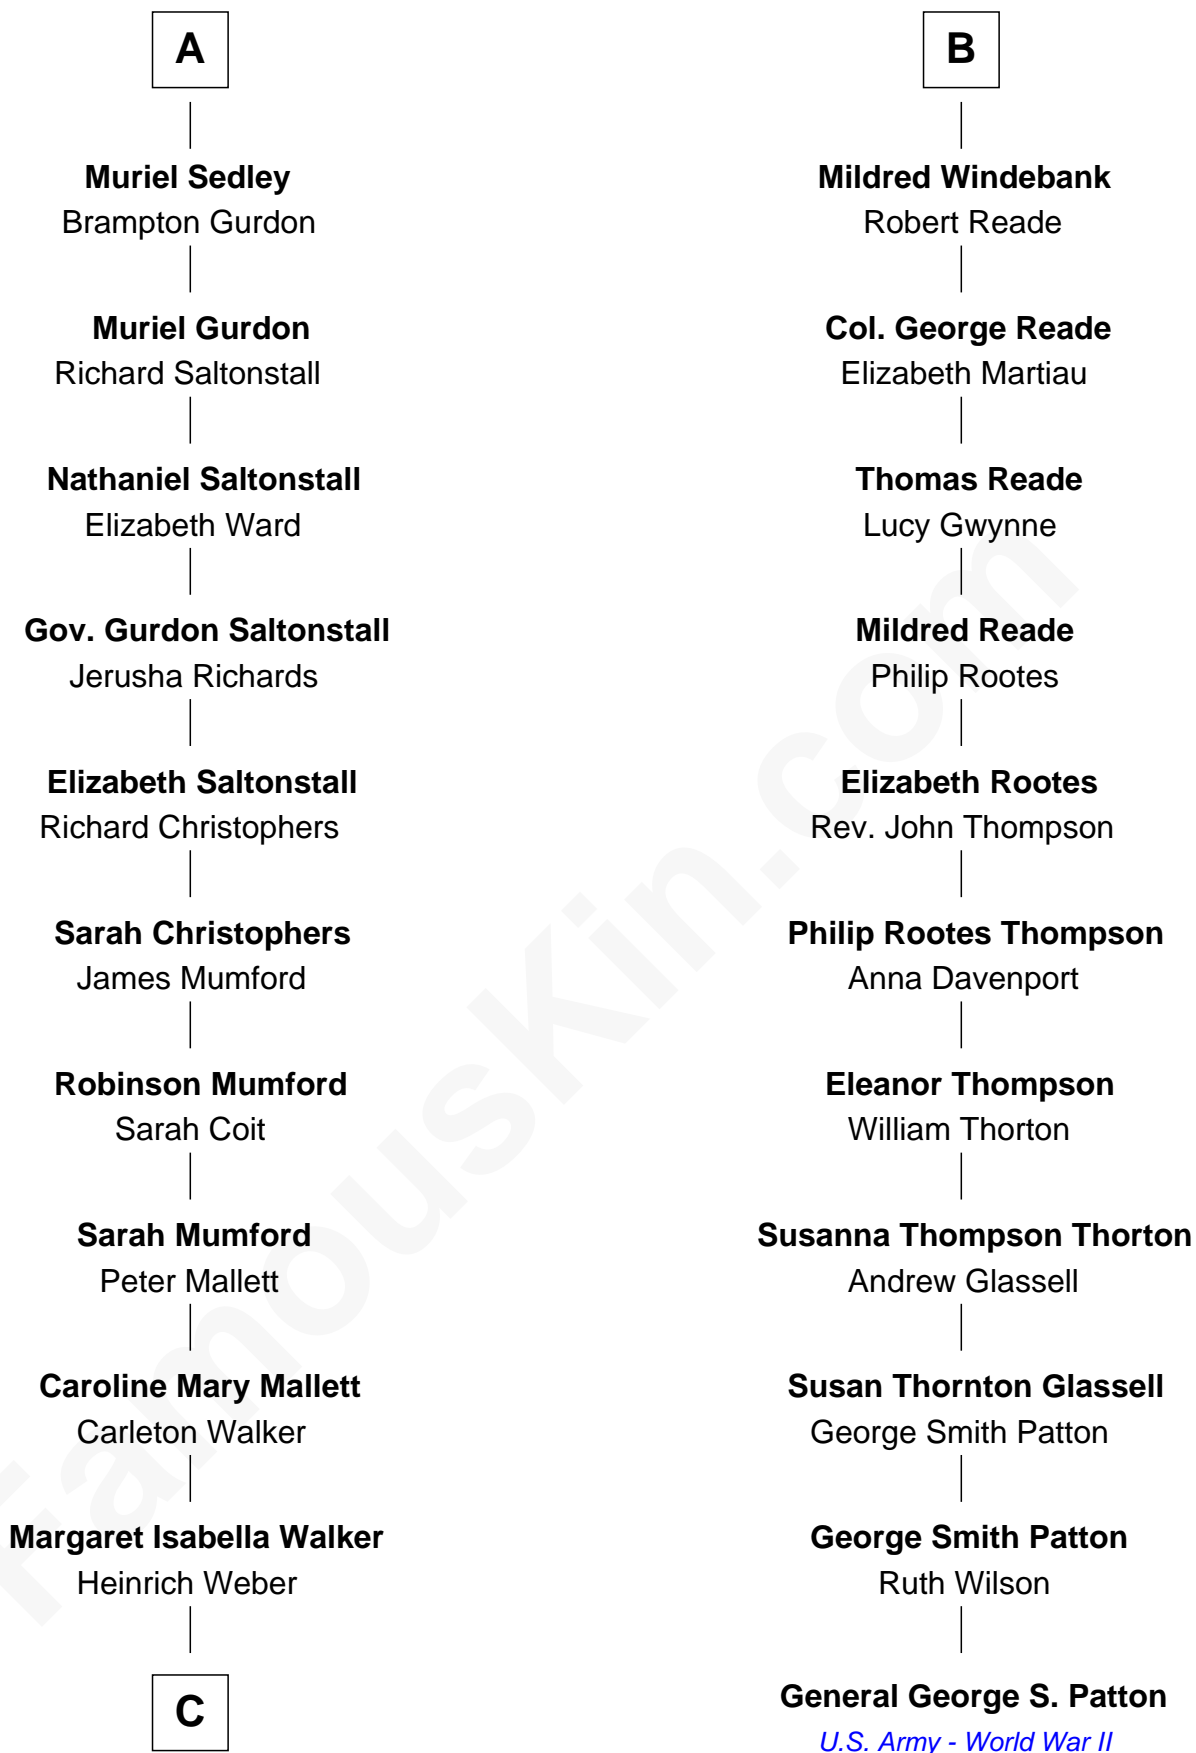

FamousKin.com Relationship Chart of Carly Fiorina

CEO of Hewlett-Packard

17th cousin 3 times removed of

General George S. Patton

U.S. Army - World War II

FamousKin.com