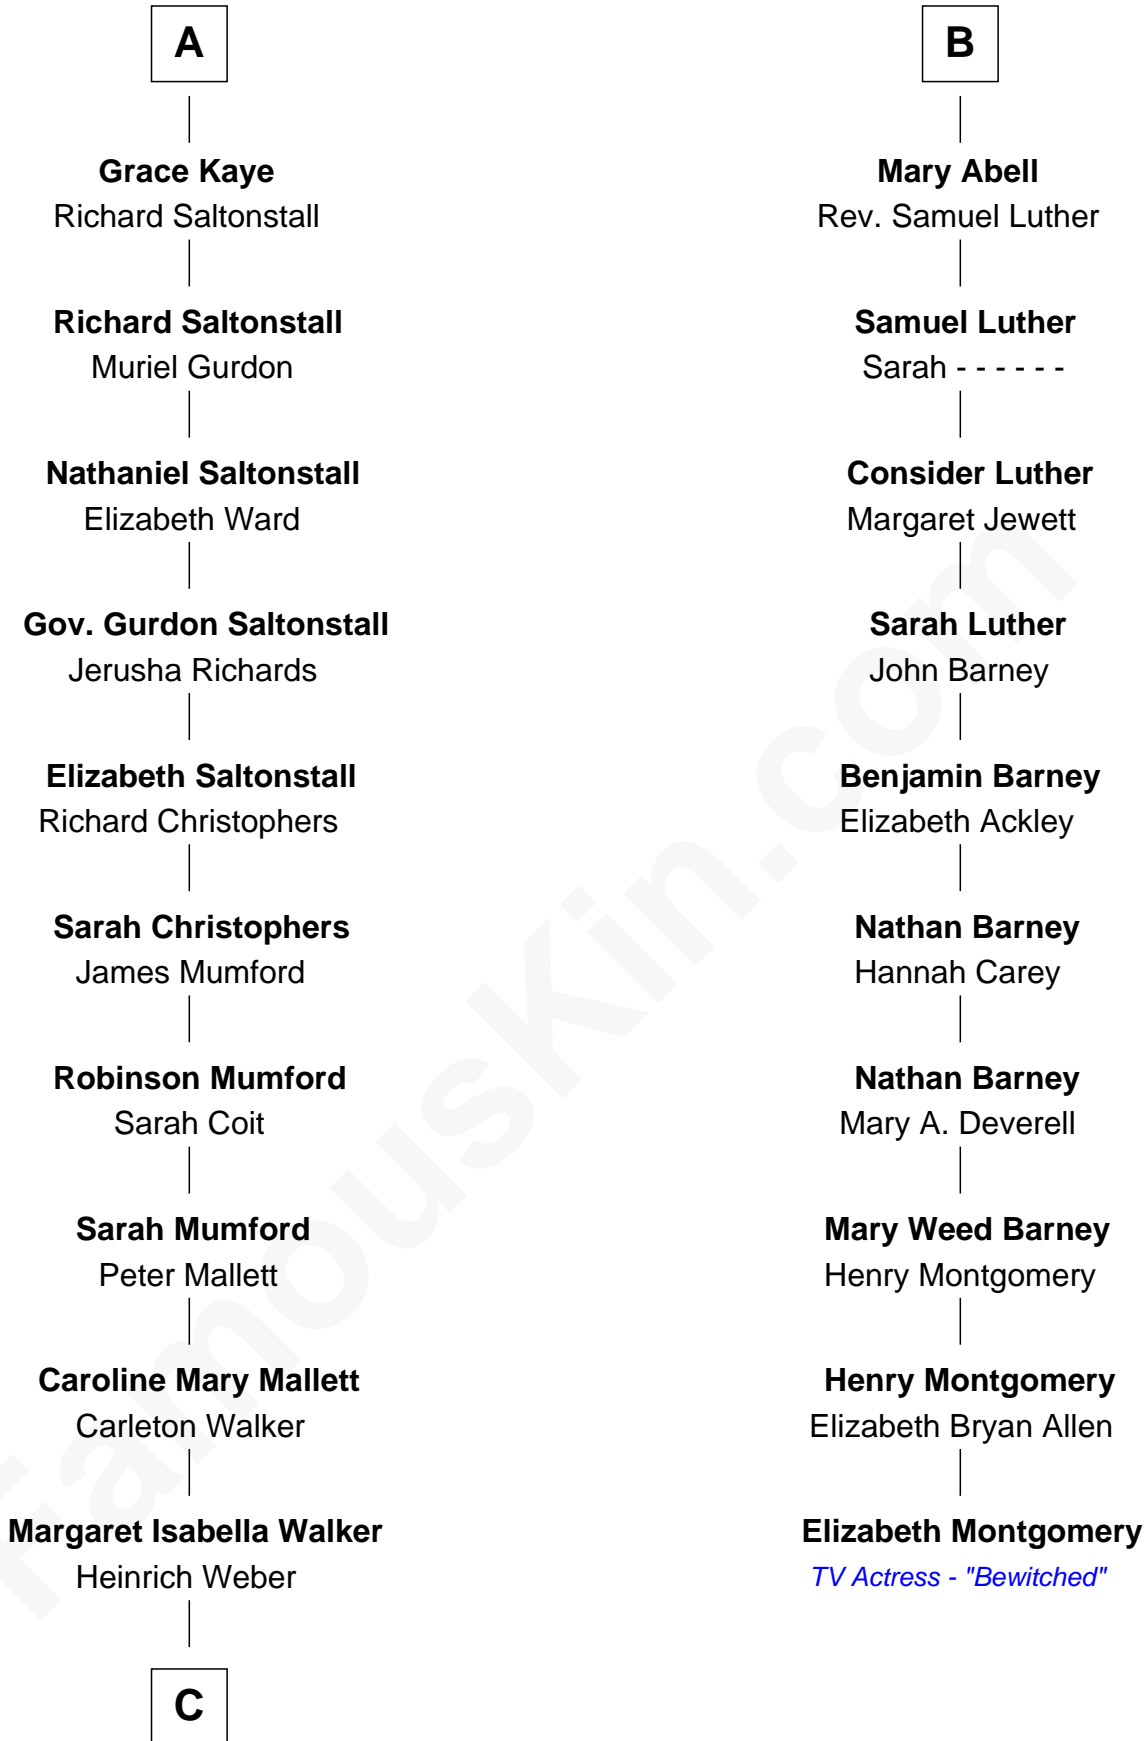

FamousKin.com

Relationship Chart of

Carly Fiorina

CEO of Hewlett-Packard

16th cousin 4 times removed of

Elizabeth Montgomery

TV Actress - "Bewitched"

FamousKin.com