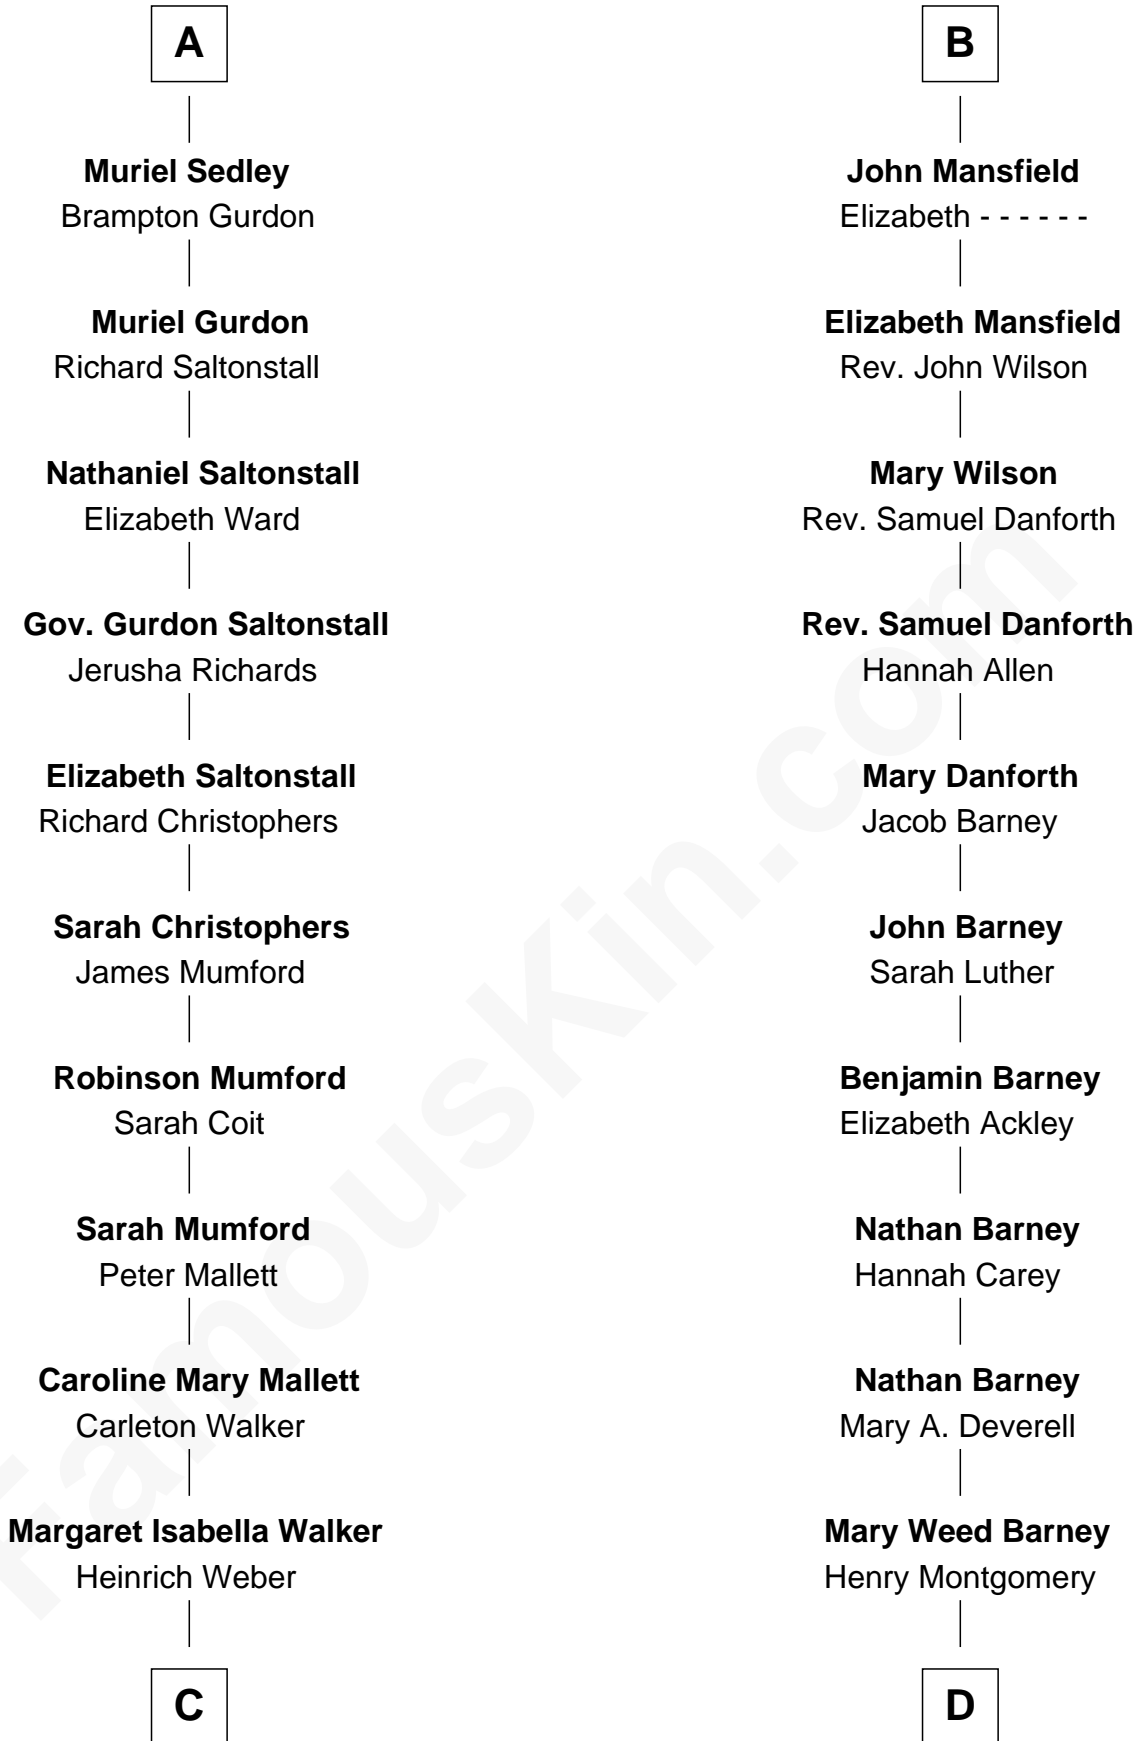

FamousKin.com Relationship Chart of

Carly Fiorina

CEO of Hewlett-Packard

18th cousin 2 times removed of

Elizabeth Montgomery

TV Actress - "Bewitched"

FamousKin.com