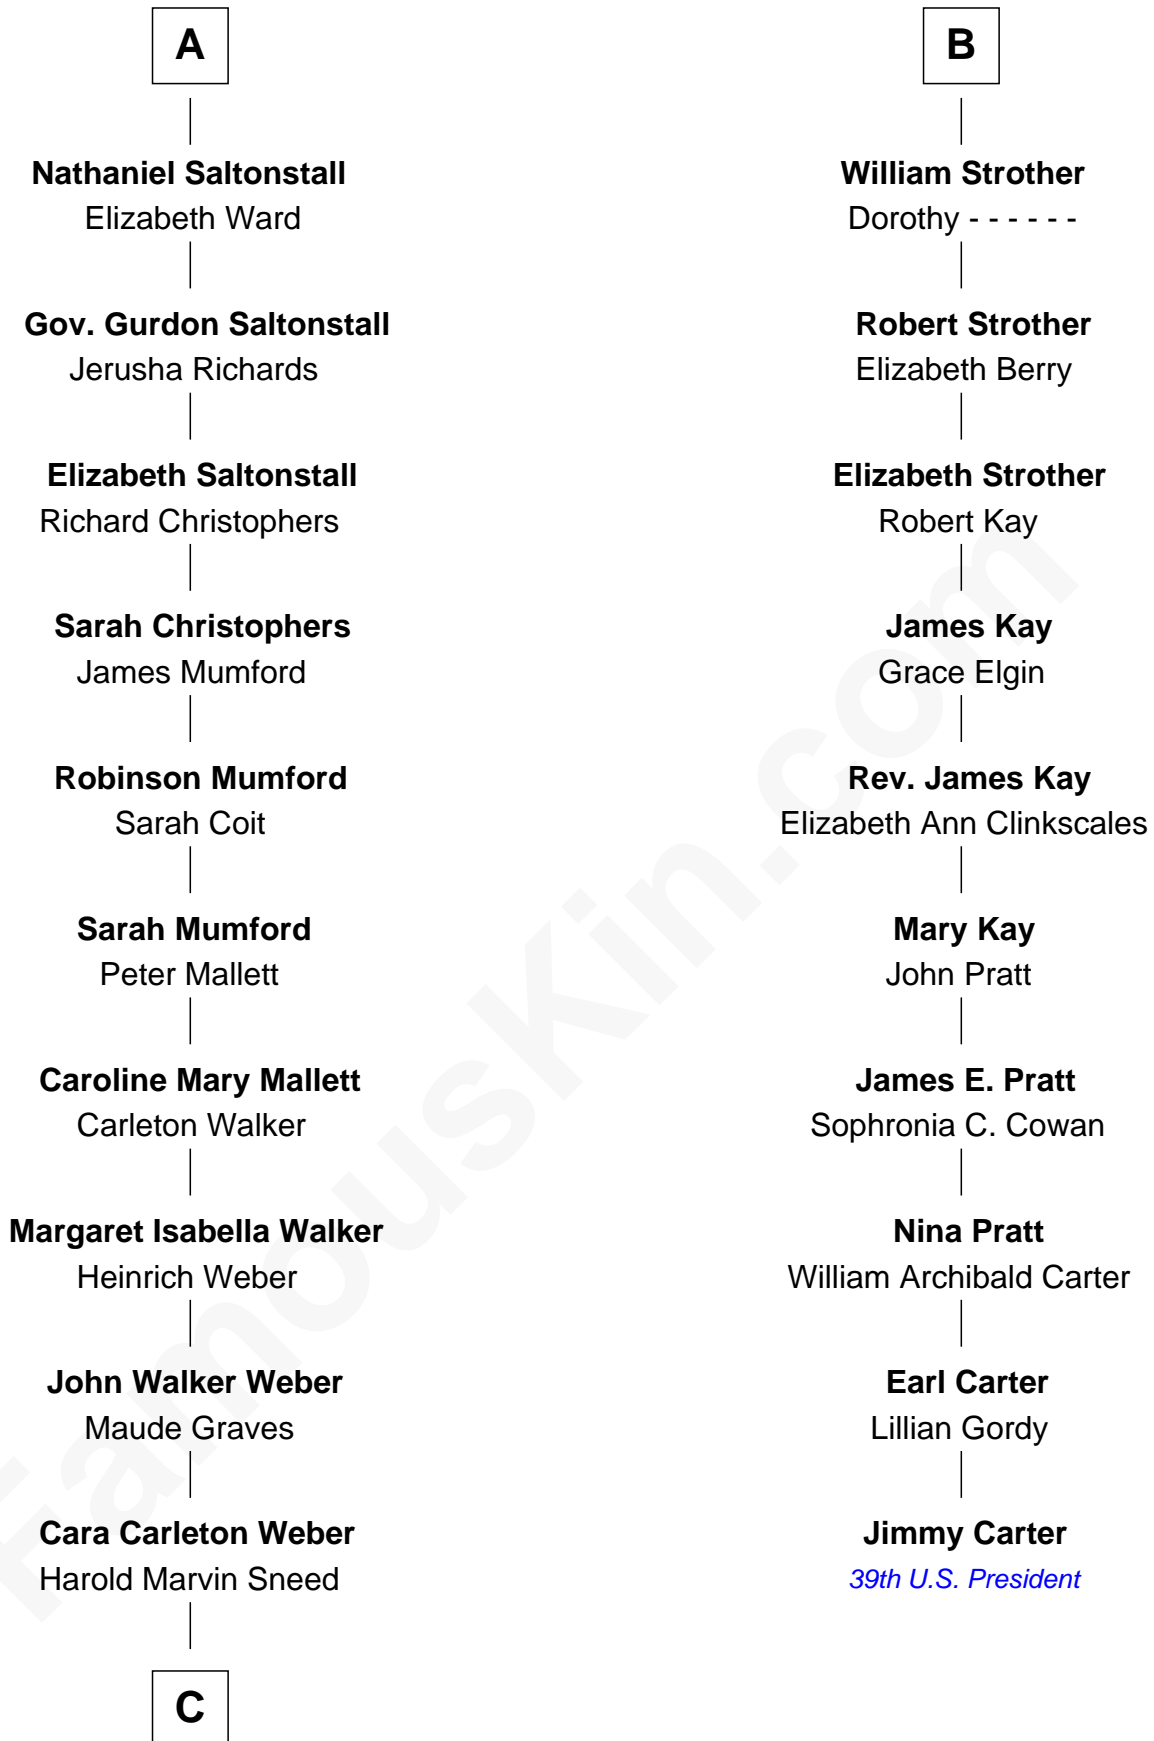

FamousKin.com Relationship Chart of

Carly Fiorina

CEO of Hewlett-Packard

16th cousin 2 times removed of

Jimmy Carter

39th U.S. President

Sir John Bouchier

Margaret Berners

Sir Humphrey Bouchier

Elizabeth Tilney

Sir John Bouchier

Katherine Howard

Jane Bouchier

Edmund Knyvet

John Knyvet

Agnes Harcourt

Abigail Knyvet

Martin Sedley

Muriel Sedley

Brampton Gurdon

Muriel Gurdon

Richard Saltonstall

A

Joan Bouchier

Agnes Bowes

Eleanor Conyers

Lancelot Strother

William Strother

Elizabeth - - - - -

B

C

Joseph Tyree Sneed
Madelon Montross Juergens