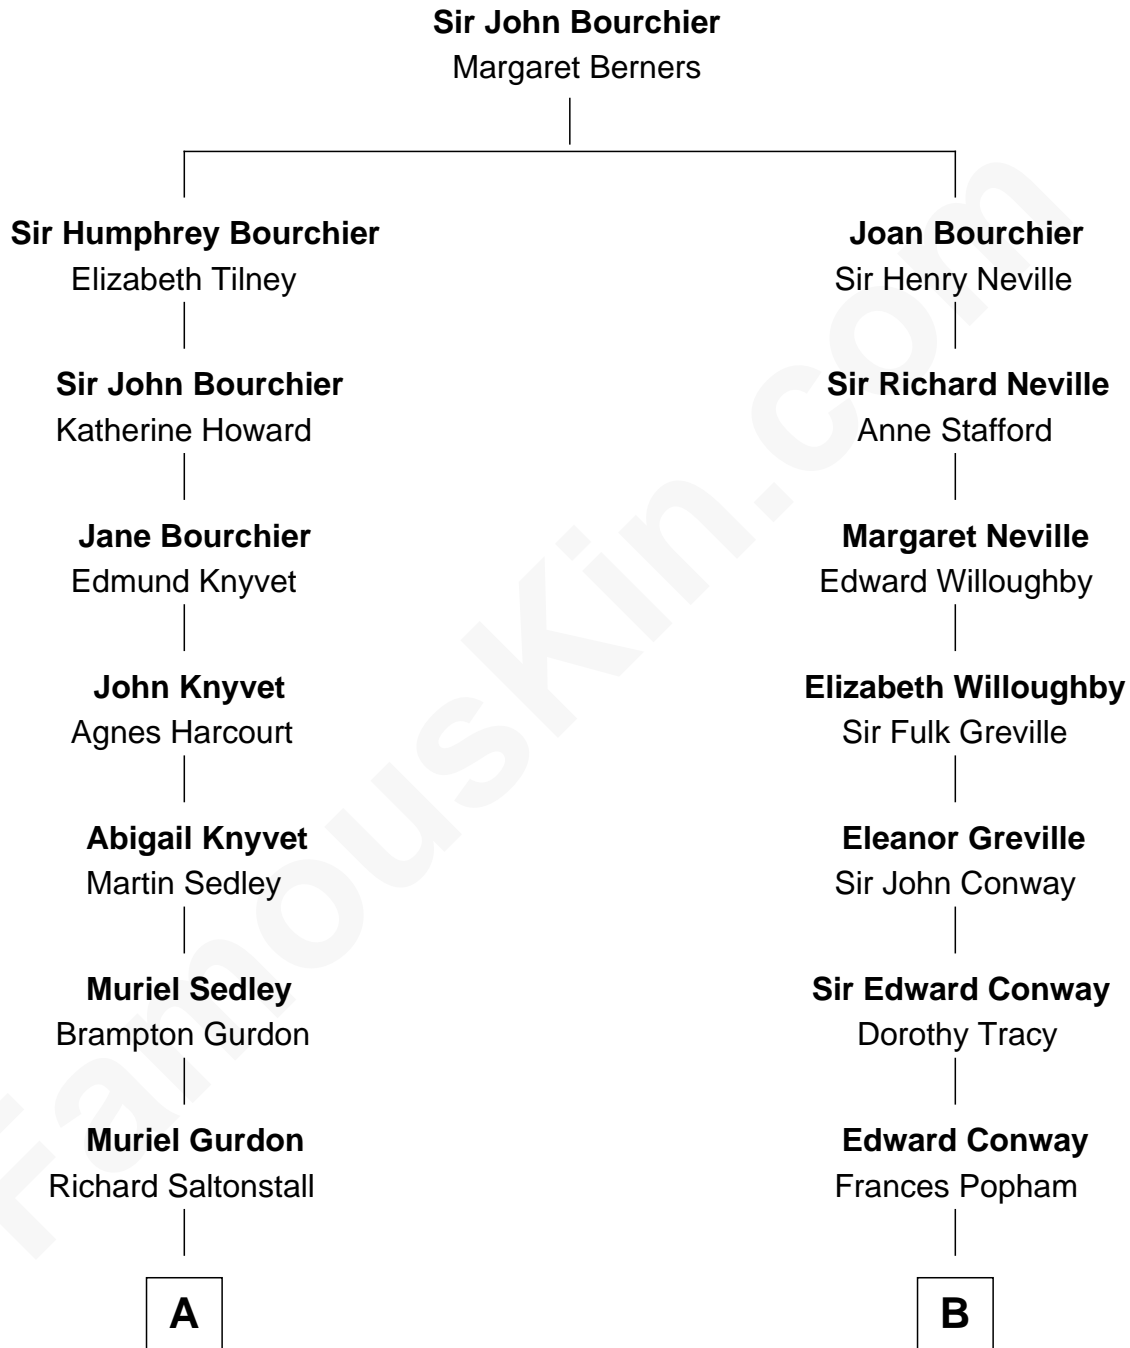

# FamousKin.com Relationship Chart of

**Carly Fiorina**

*CEO of Hewlett-Packard*

16th cousin 2 times removed of

**Sir Winston Churchill**

*Prime Minister of the United Kingdom*

C

Joseph Tyree Sneed  
Madelon Montross Juergens