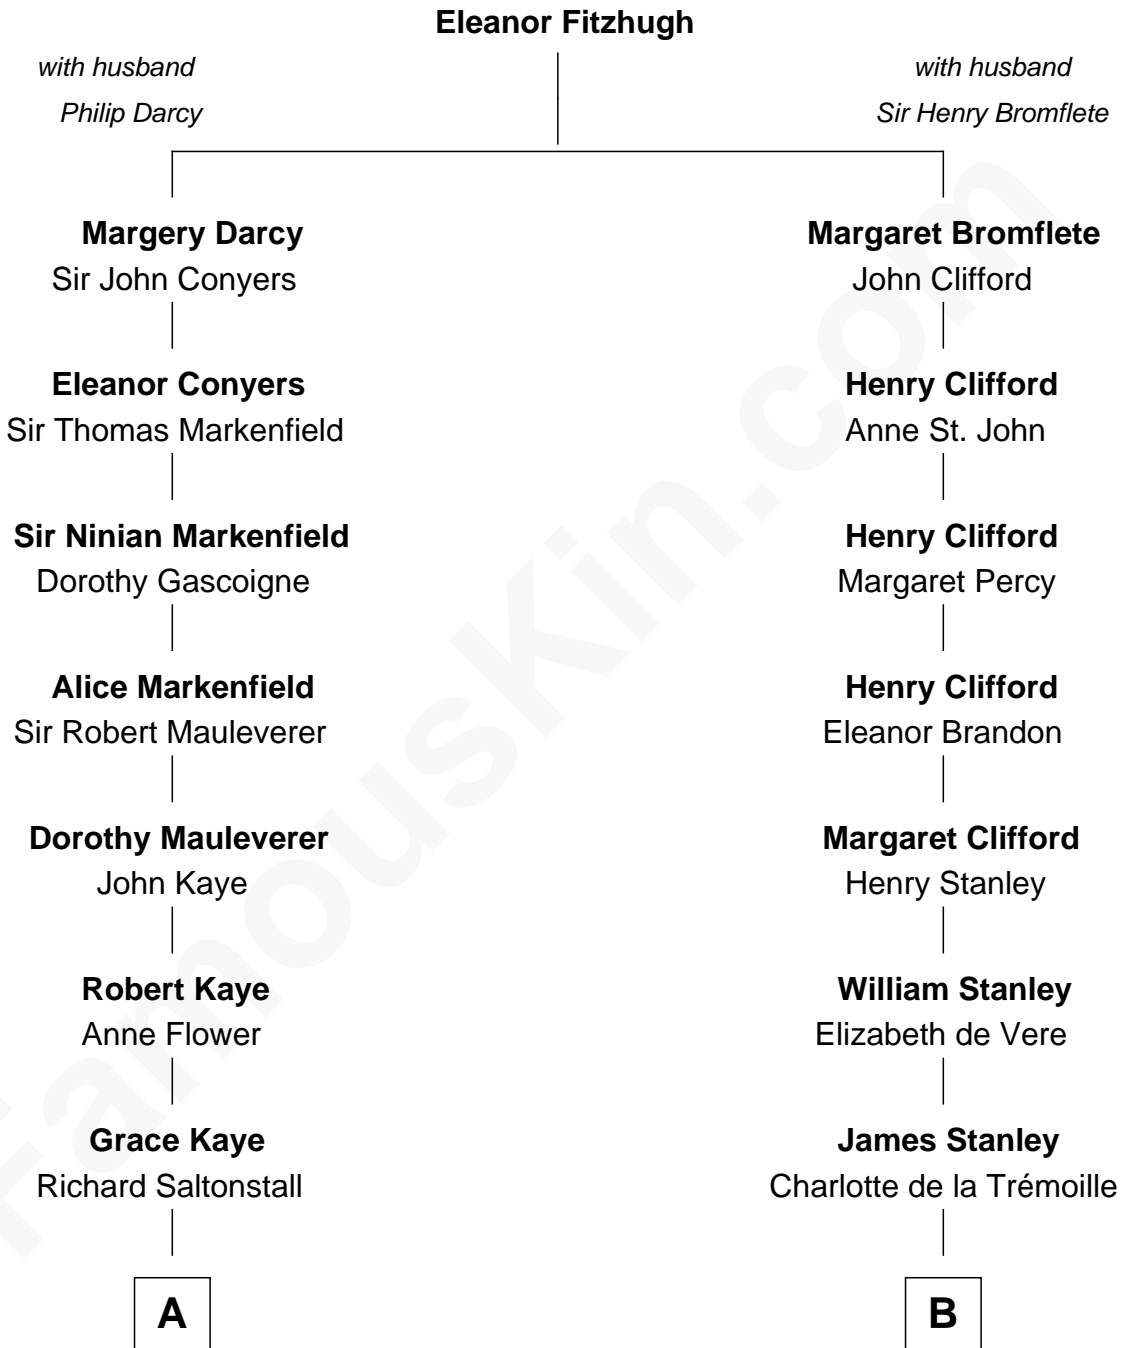

## Relationship Chart of

### Carly Fiorina

CEO of Hewlett-Packard

16th cousin 3 times removed of

### Sir Winston Churchill

Prime Minister of the United Kingdom

**C**

—  
**Cara Carleton Weber**

Harold Marvin Sneed

—  
**Joseph Tyree Sneed**

Madelon Montross Juergens

—  
**Carly Fiorina**