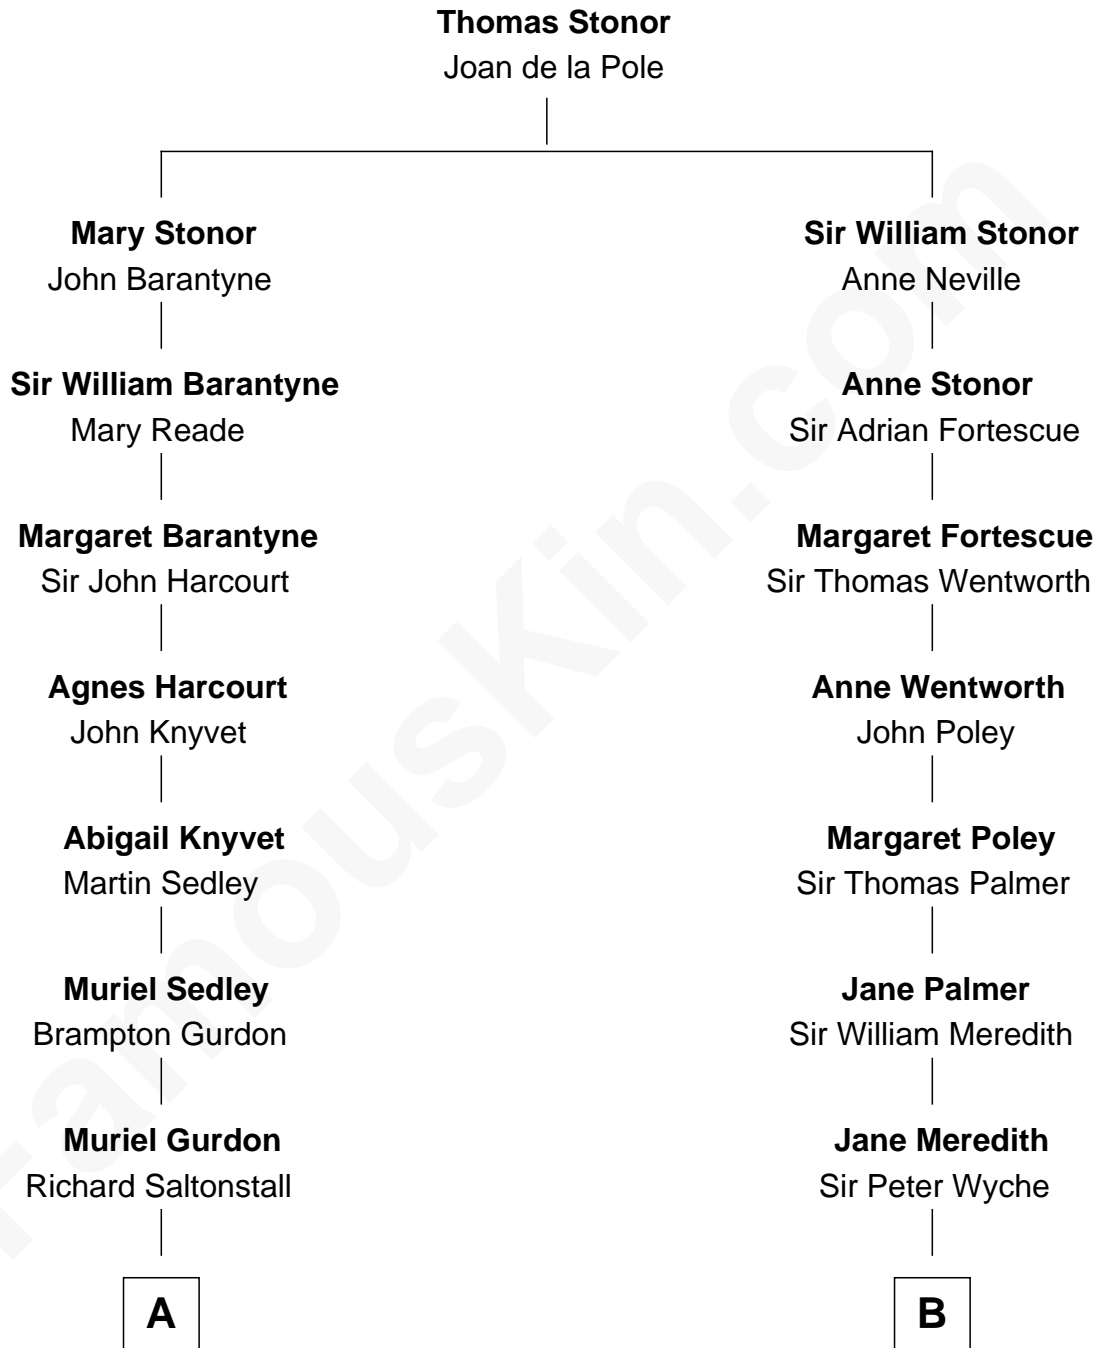

# FamousKin.com Relationship Chart of

**Carly Fiorina**

*CEO of Hewlett-Packard*

17th cousin 1 time removed of

**Sir Winston Churchill**

*Prime Minister of the United Kingdom*

C

Joseph Tyree Sneed  
Madelon Montross Juergens