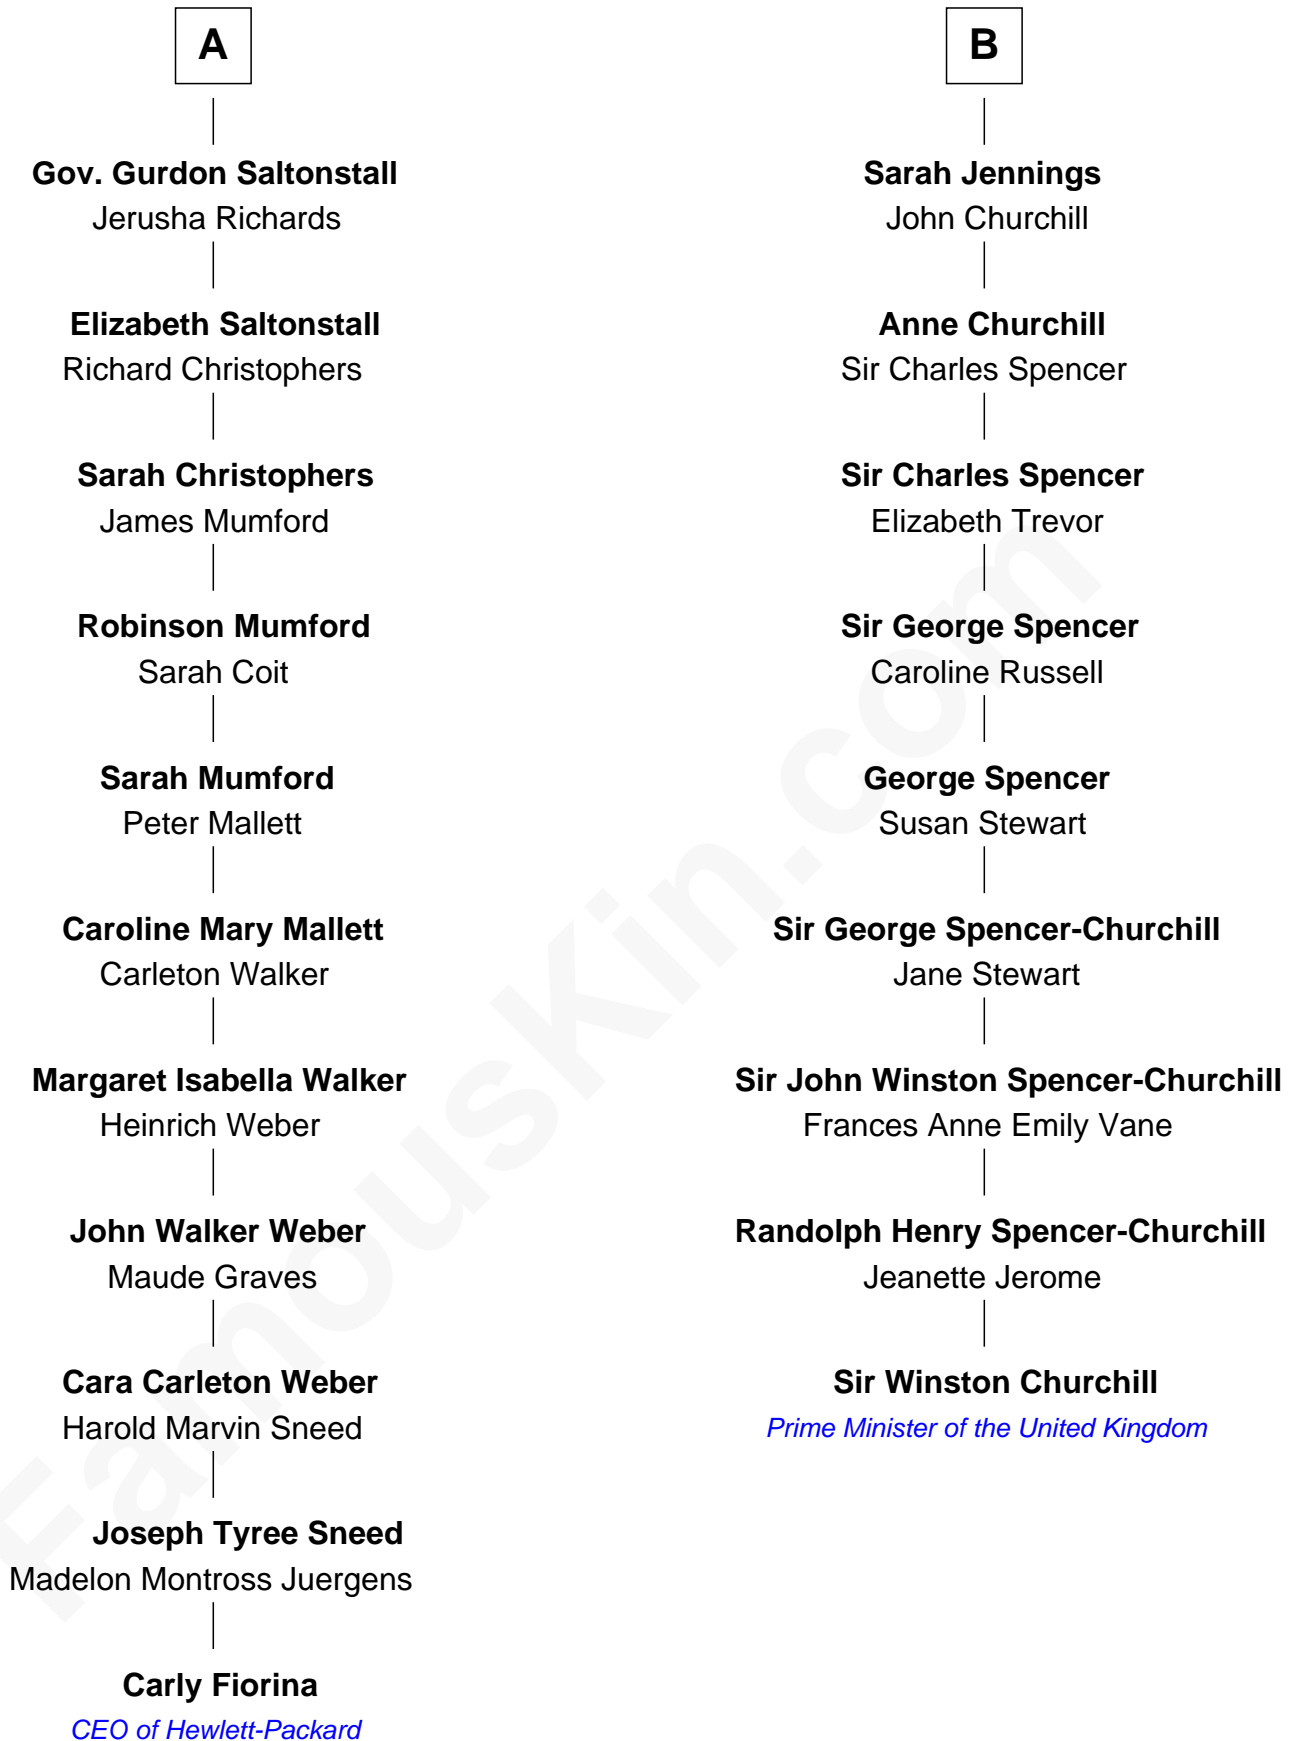

Carly Fiorina photo by [Gage Skidmore](#) (CC BY-SA 2.0)