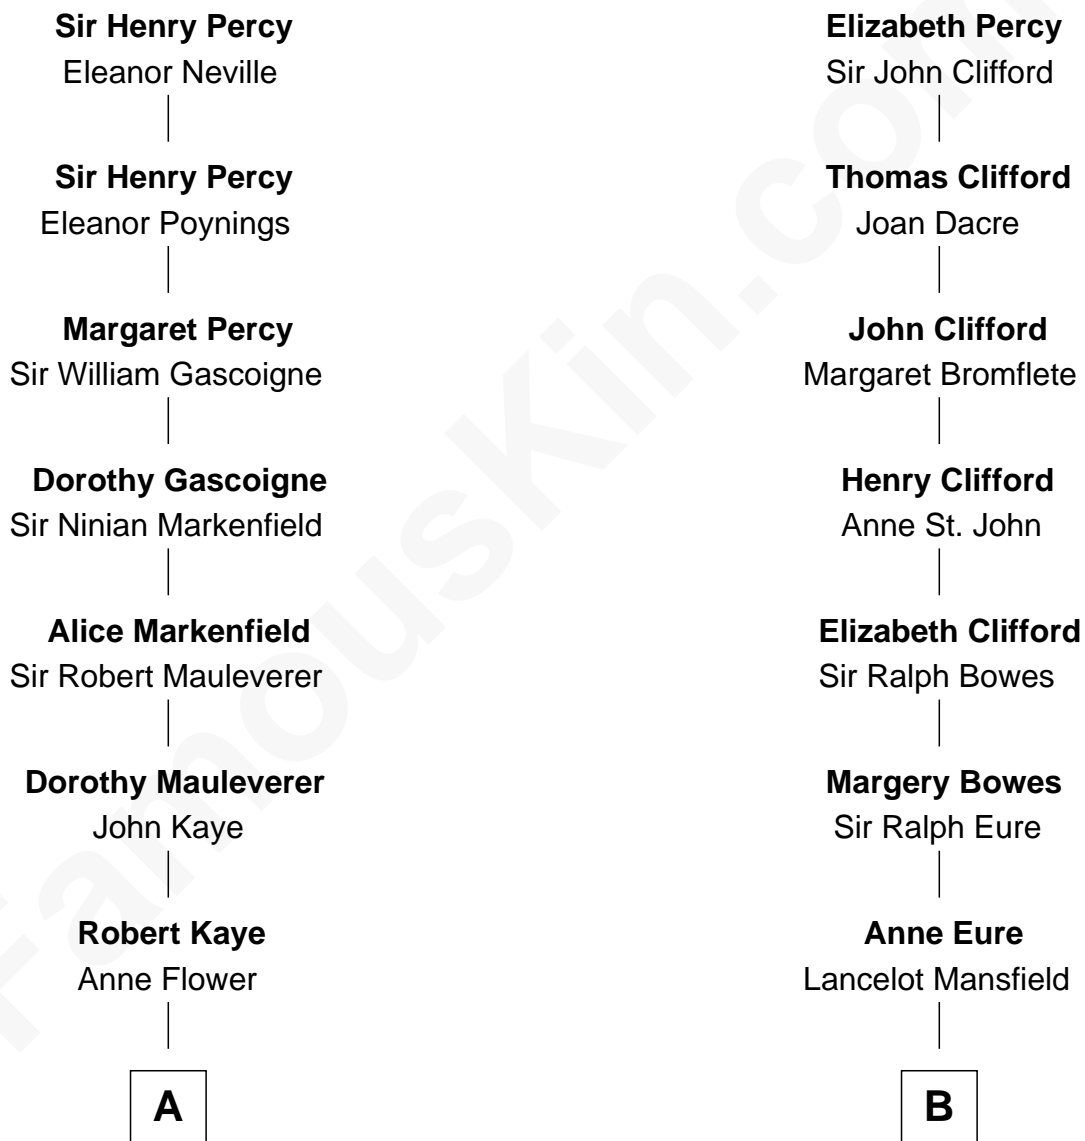

# FamousKin.com Relationship Chart of

**Carly Fiorina**

*CEO of Hewlett-Packard*

16th cousin 4 times removed of

**William Howard Taft**

*27th U.S. President*

**Sir Henry Percy**  
Elizabeth Mortimer

**C**