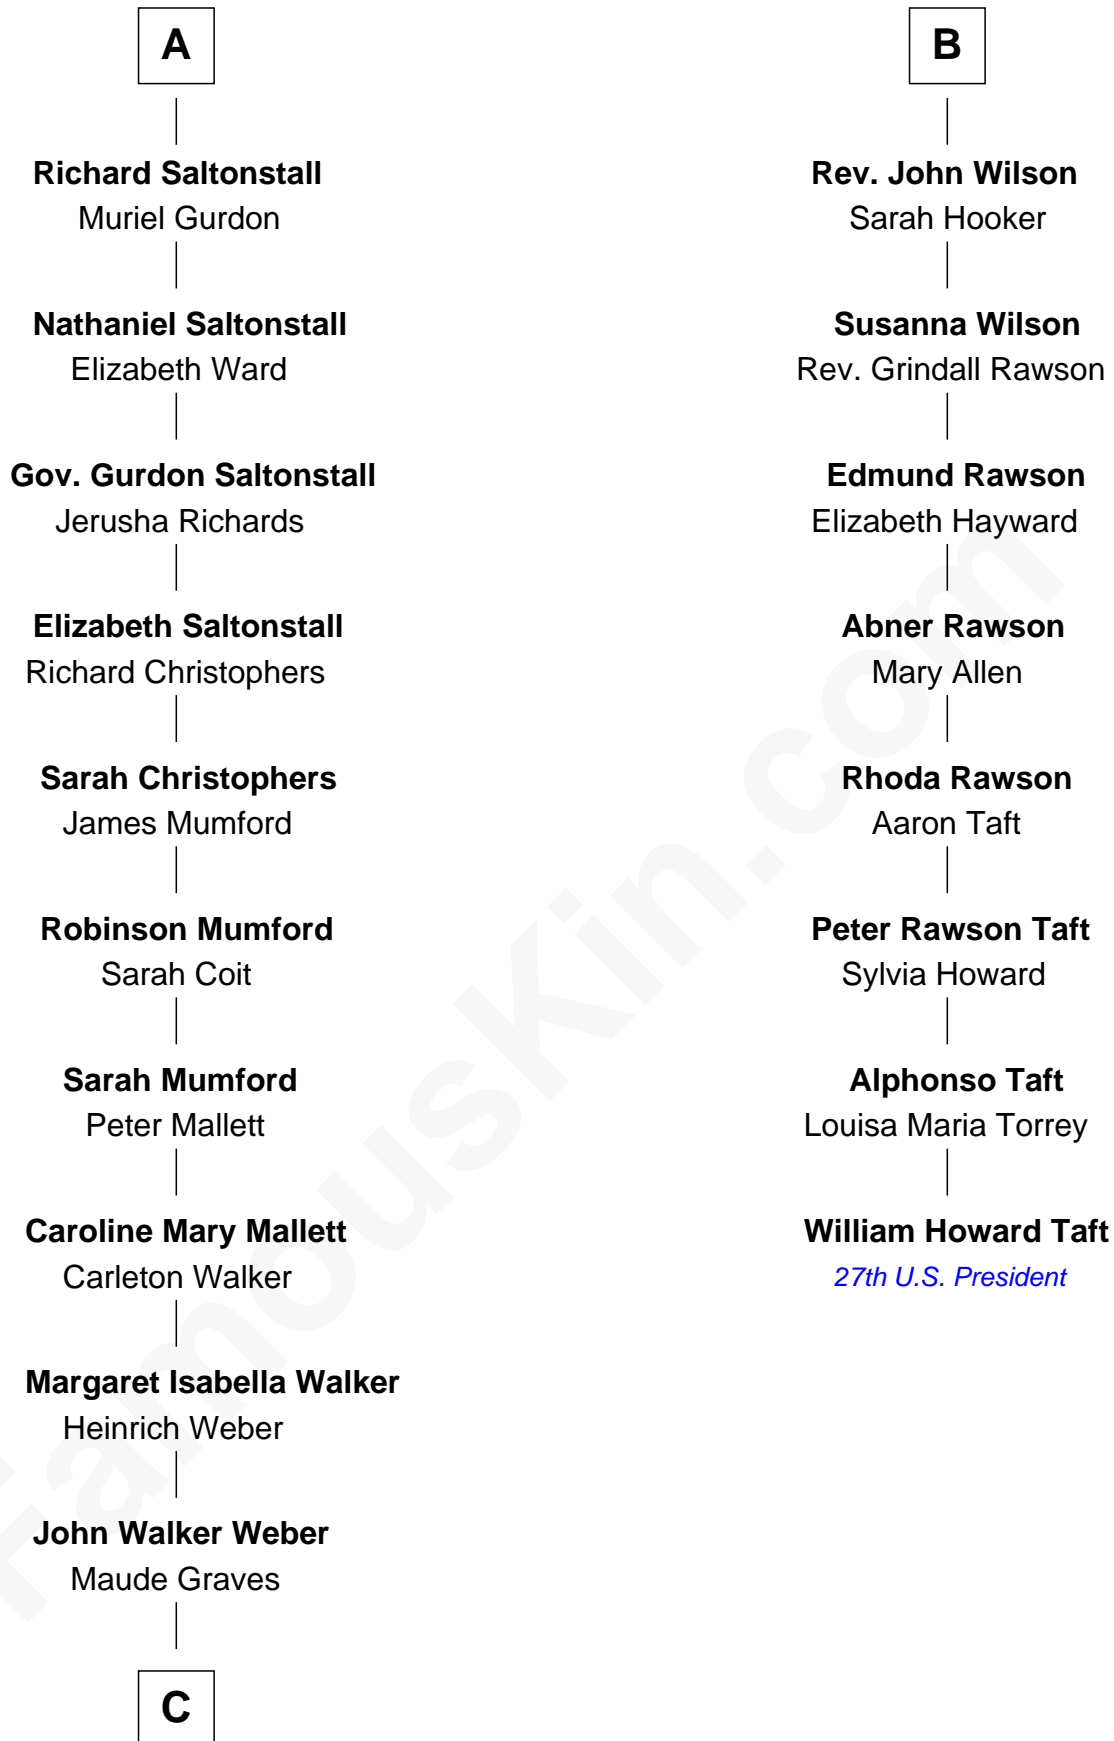

## Relationship Chart of

### Carly Fiorina

CEO of Hewlett-Packard

14th cousin 5 times removed of

### William Howard Taft

27th U.S. President

**C**

—  
**Cara Carleton Weber**

Harold Marvin Sneed

—  
**Joseph Tyree Sneed**

Madelon Montross Juergens

—  
**Carly Fiorina**