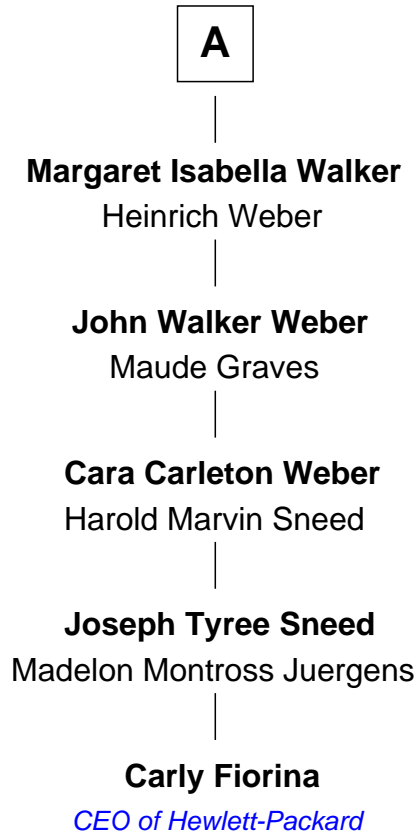

FamousKin.com Relationship Chart of

Carly Fiorina

CEO of Hewlett-Packard

1st cousin 10 times removed of

Leonard Chester

(c1610 - 1648) Great Migration Immigrant 1633

Thomas Hooker

Rev. Thomas Hooker

Susannah Garbrand

Dorothy Hooker

John Chester

Rev. Samuel Hooker

Mary Willett

Leonard Chester

Great Migration Immigrant 1633

Samuel Hooker

Mehitable Hamlin

Mehitable Hooker

Daniel Coit

Sarah Coit

Robinson Mumford

Sarah Mumford

Peter Mallett

Caroline Mary Mallett

Carleton Walker

A

FamousKin.com