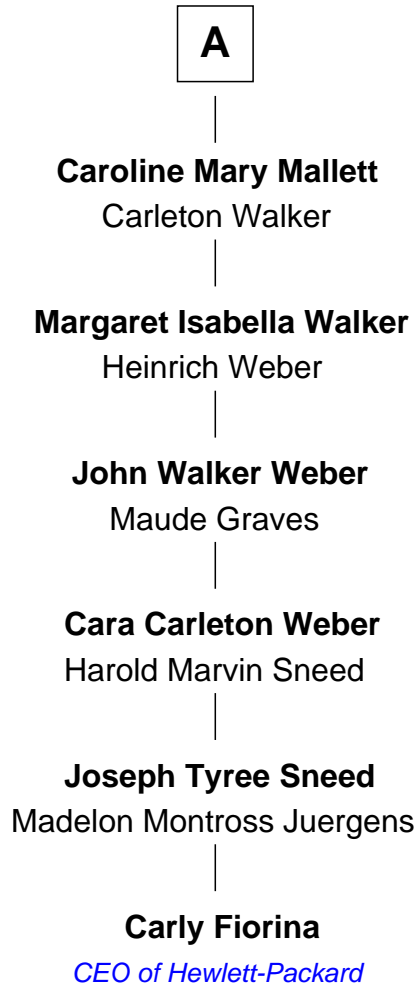

# FamousKin.com Relationship Chart of

**Carly Fiorina**

*CEO of Hewlett-Packard*

10th great-grandniece of

**John Oldham**

*(c1592 - 1636) Great Migration Immigrant 1623*

**William Oldham**

Phillipa Sowter

**Lucretia Oldham**

Jonathan Brewster

**Elizabeth Brewster**

Peter Bradley

**Lucretia Bradley**

Richard Christophers

**Richard Christophers**

Elizabeth Saltonstall

**Sarah Christophers**

James Mumford

**Robinson Mumford**

Sarah Coit

**Sarah Mumford**

Peter Mallett

**A**

**John Oldham**

*Great Migration Immigrant 1623*

FamousKin.com