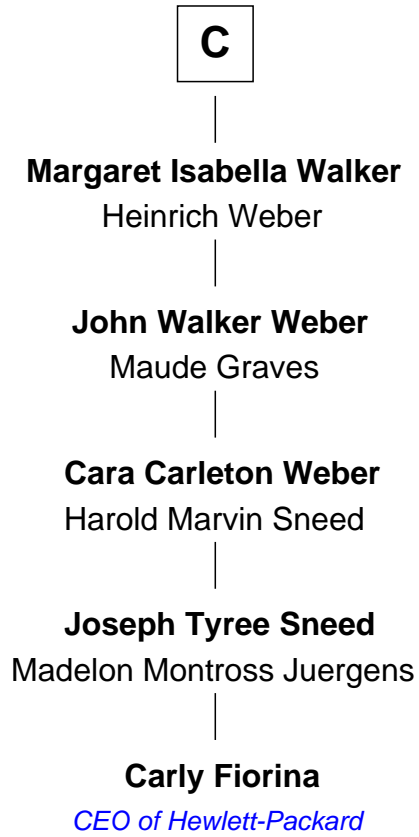

FamousKin.com

Relationship Chart of

Carly Fiorina

CEO of Hewlett-Packard

16th cousin 5 times removed of

John D. Rockefeller

Founder of the Standard Oil Company

Katherine Roet

John of Gaunt

FamousKin.com