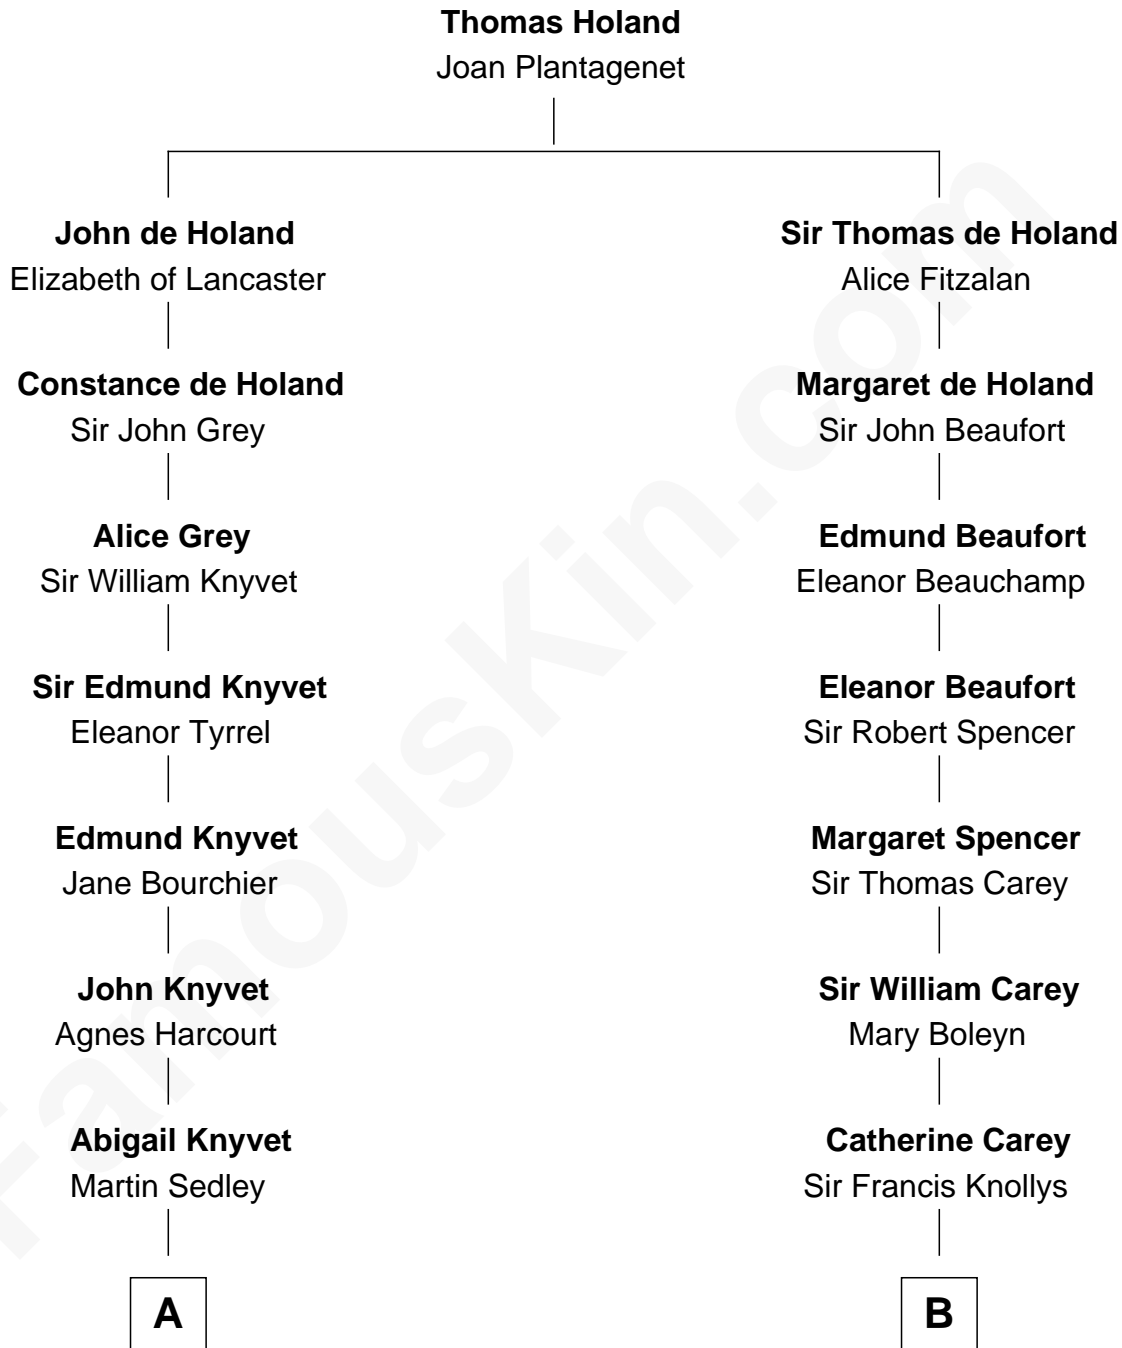

FamousKin.com

Relationship Chart of

Carly Fiorina

CEO of Hewlett-Packard

17th cousin 3 times removed of

John D. Rockefeller

Founder of the Standard Oil Company

FamousKin.com