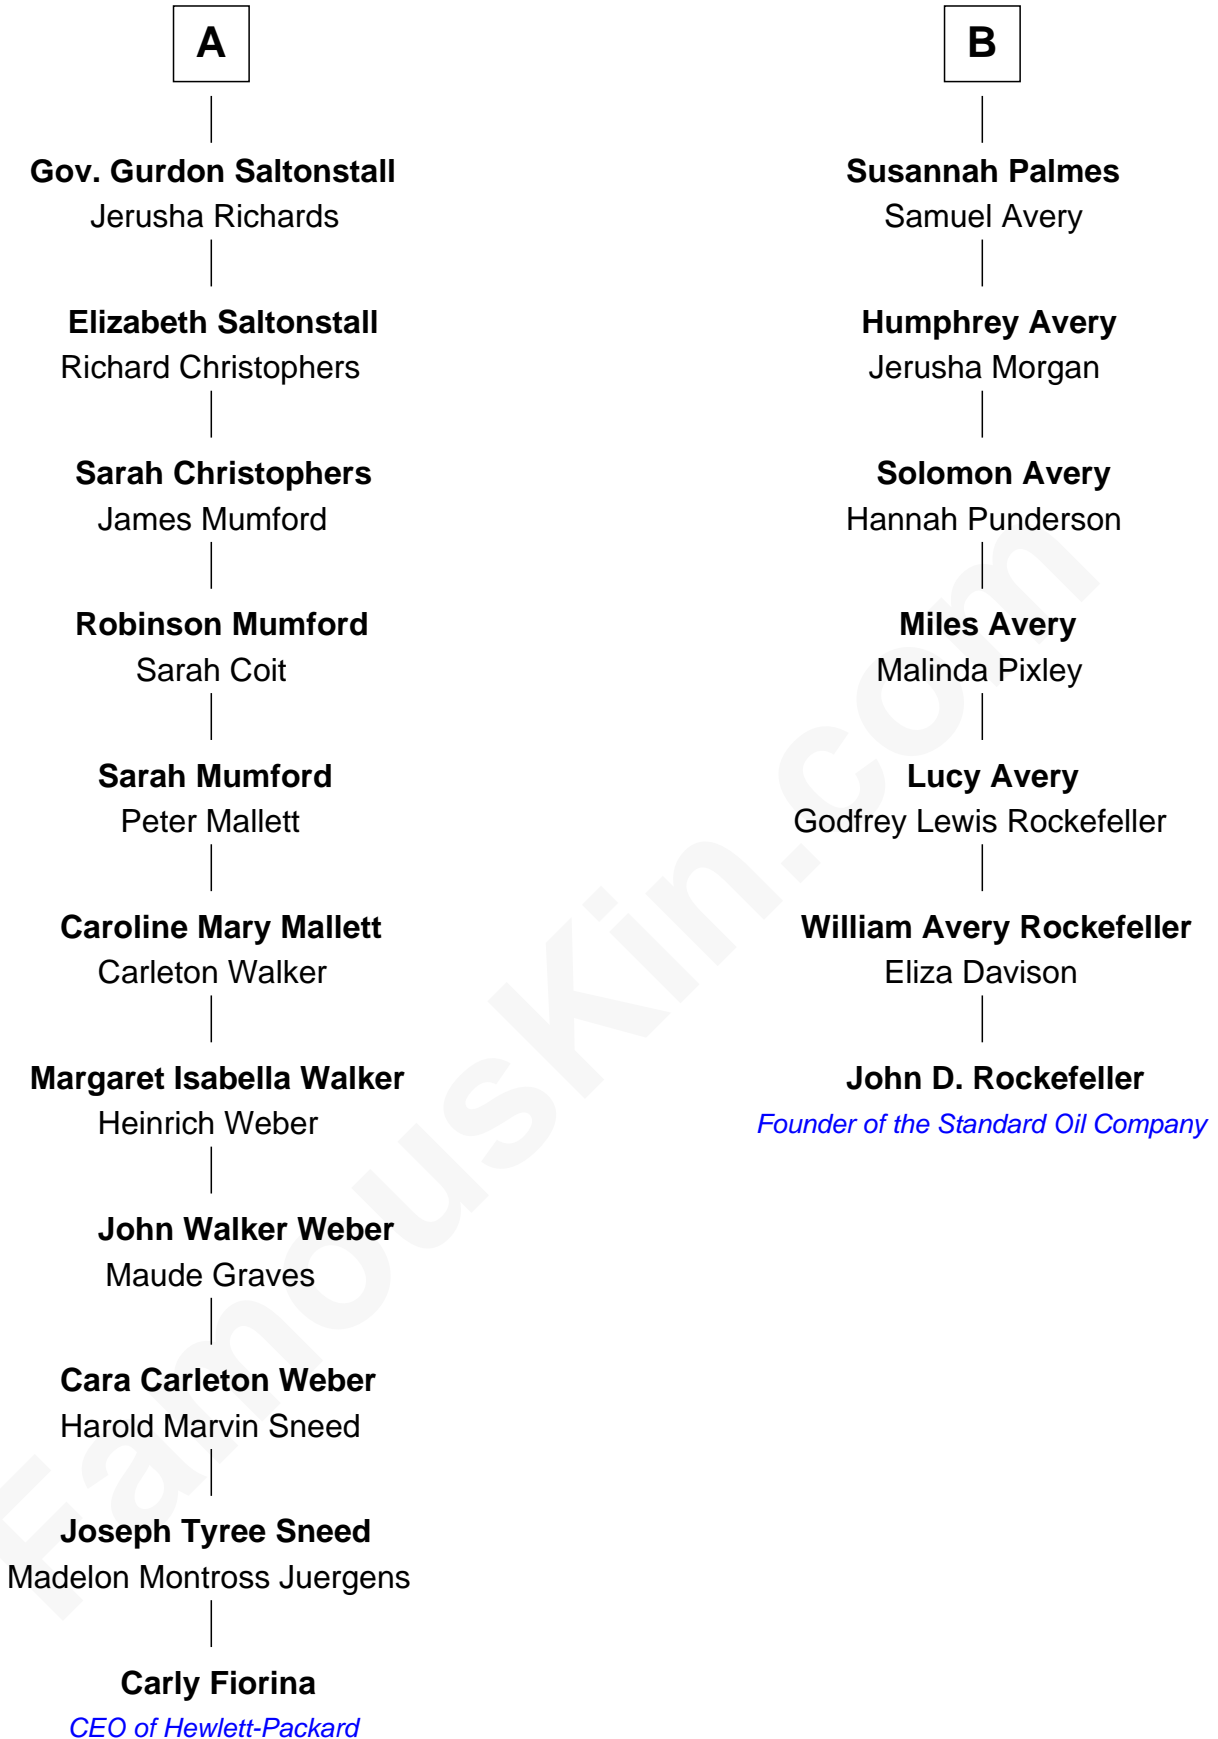

FamousKin.com

Relationship Chart of

Carly Fiorina

CEO of Hewlett-Packard

13th cousin 4 times removed of

John D. Rockefeller

Founder of the Standard Oil Company

Carly Fiorina photo by [Gage Skidmore](#) (CC BY-SA 2.0)