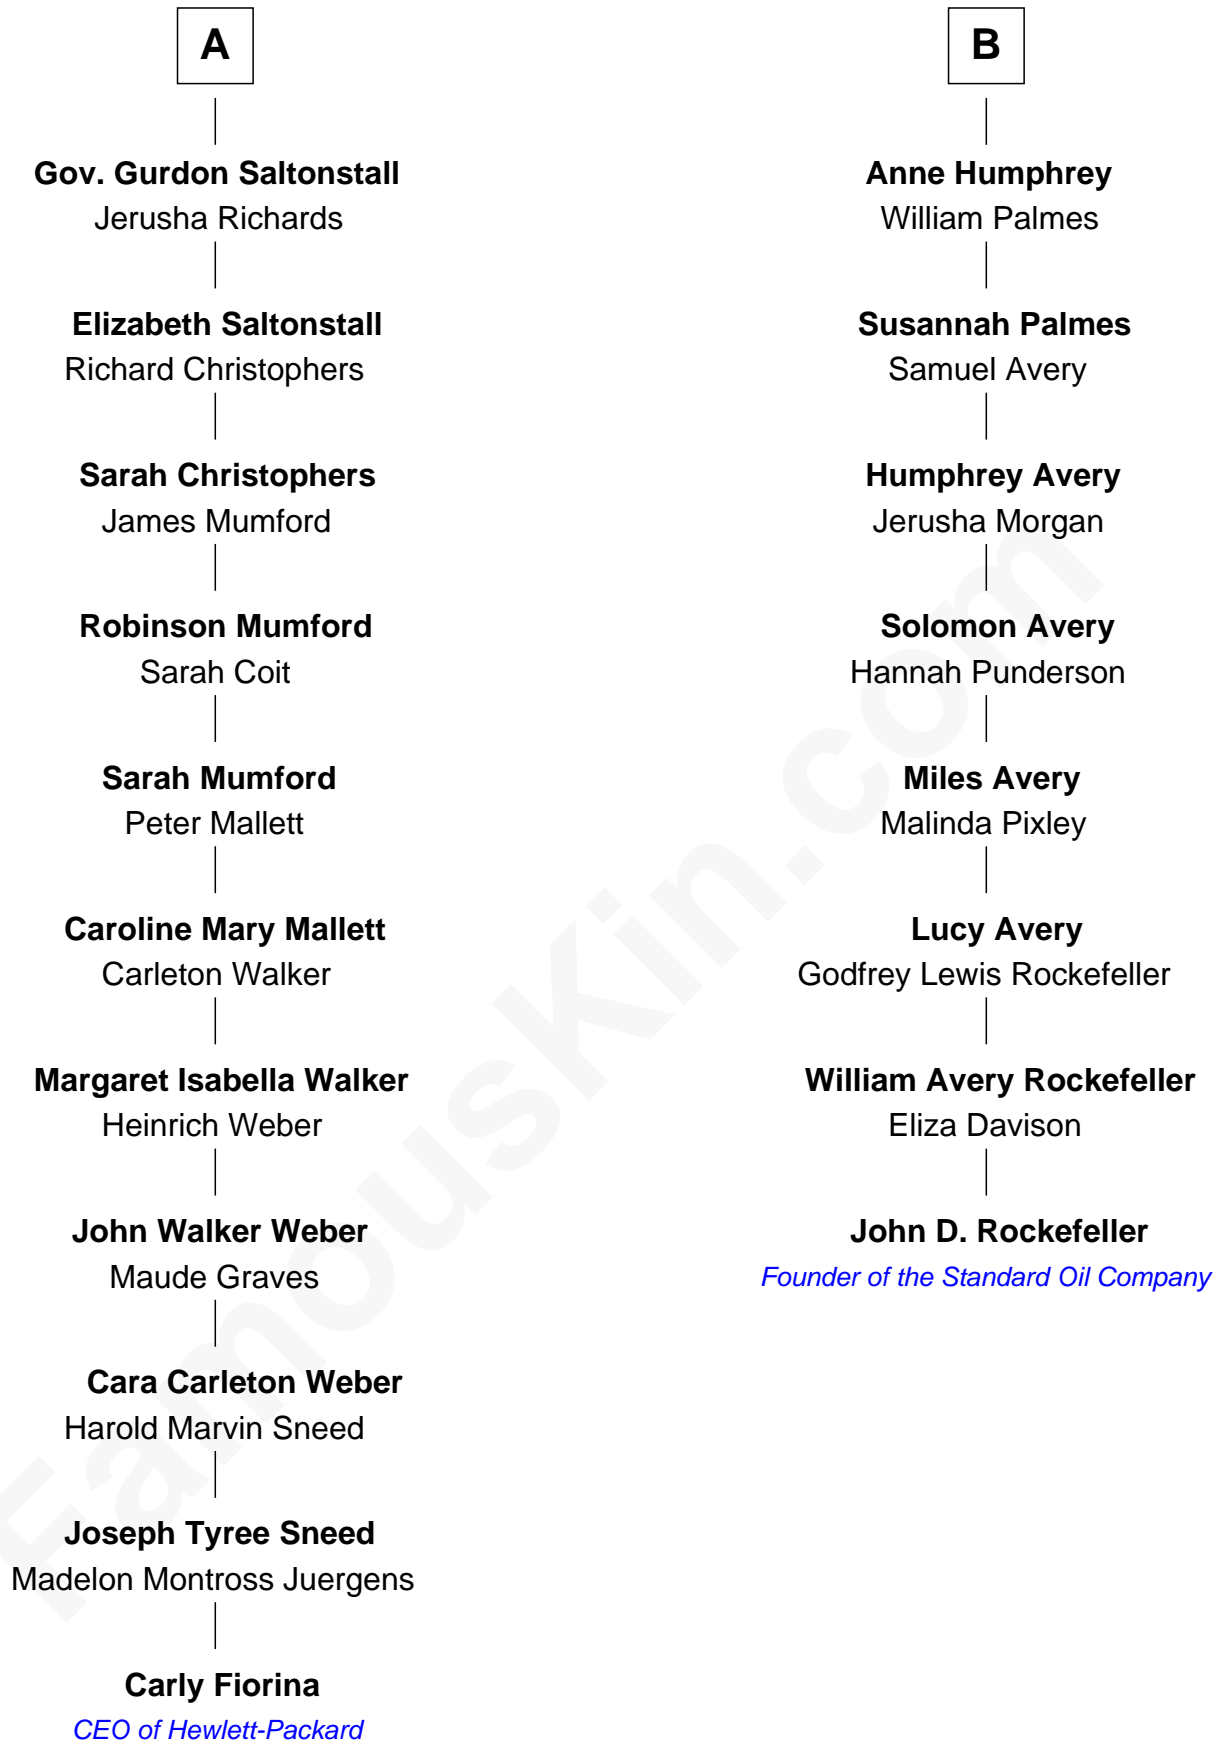

FamousKin.com

Relationship Chart of

Carly Fiorina

CEO of Hewlett-Packard

14th cousin 3 times removed of

John D. Rockefeller

Founder of the Standard Oil Company

Carly Fiorina photo by [Gage Skidmore](#) (CC BY-SA 2.0)