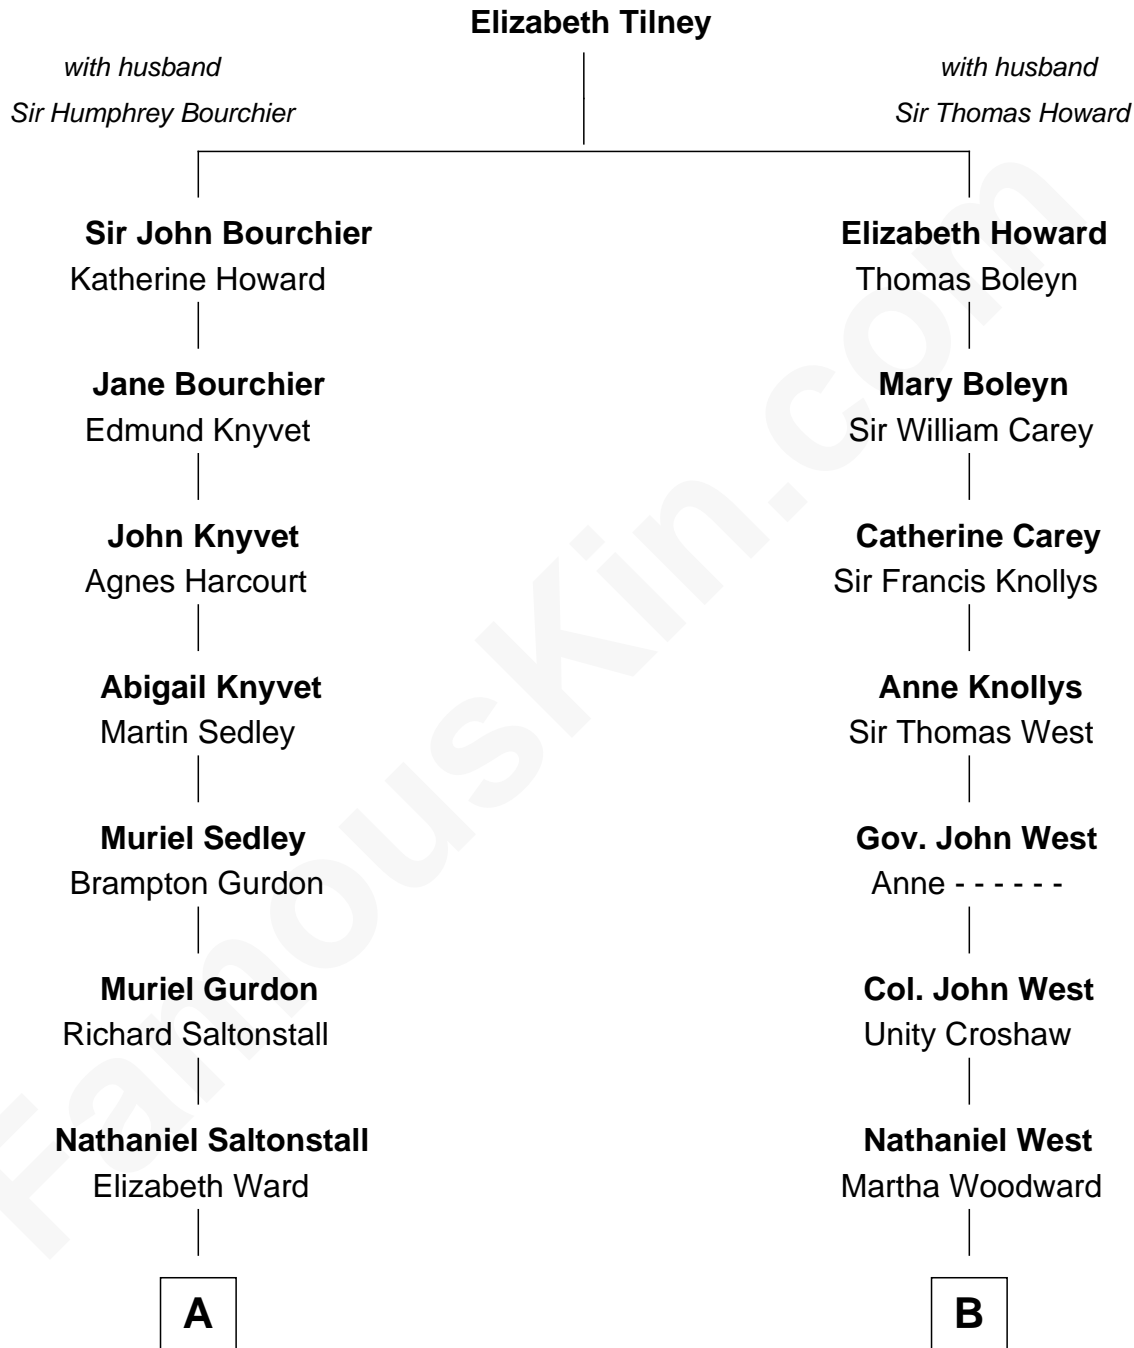

FamousKin.com Relationship Chart of

Carly Fiorina

CEO of Hewlett-Packard

13th cousin 4 times removed of

Edith (Bolling) Wilson

First Lady of President Woodrow Wilson

Carly Fiorina photo by [Gage Skidmore](#) (CC BY-SA 2.0)