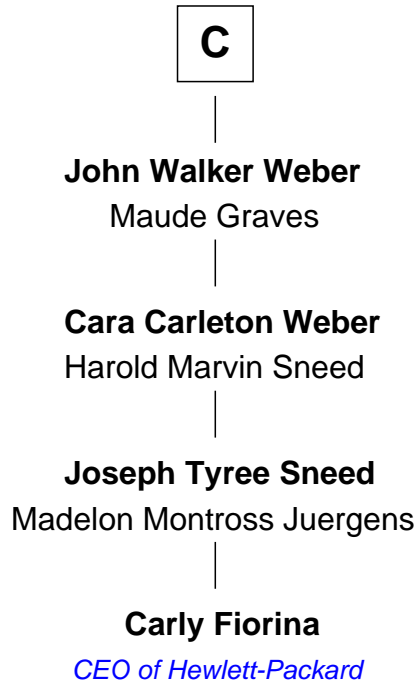

# FamousKin.com Relationship Chart of

**Carly Fiorina**

*CEO of Hewlett-Packard*

12th cousin 8 times removed of

**Samuel Prescott**

*Completed Paul Revere's Midnight Ride*

**Sir Thomas Aylesbury**

Katherine Pabenham

**Isabel Aylesbury**  
Sir Thomas Chaworth

**Elizabeth Chaworth**  
Sir William FitzWilliam

**Isabel FitzWilliam**  
Richard Wentworth

**Matthew Wentworth**  
Elizabeth Woodruffe

**Beatrice Wentworth**  
Arthur Kaye

**John Kaye**  
Dorothy Mauleverer

**Robert Kaye**  
Anne Flower

**A**

**Eleanor Aylesbury**  
Sir Humphrey Stafford

**Anne Stafford**  
Sir William Berkeley

**Richard Berkeley**  
Elizabeth Conningsby

**Sir John Berkeley**  
Isabel Dennis

**Sir Richard Berkeley**  
Elizabeth Jermy

**Mary Berkeley**  
Sir John Hungerford

**Bridget Hungerford**  
Sir William Lisle

**B**

FamousKin.com