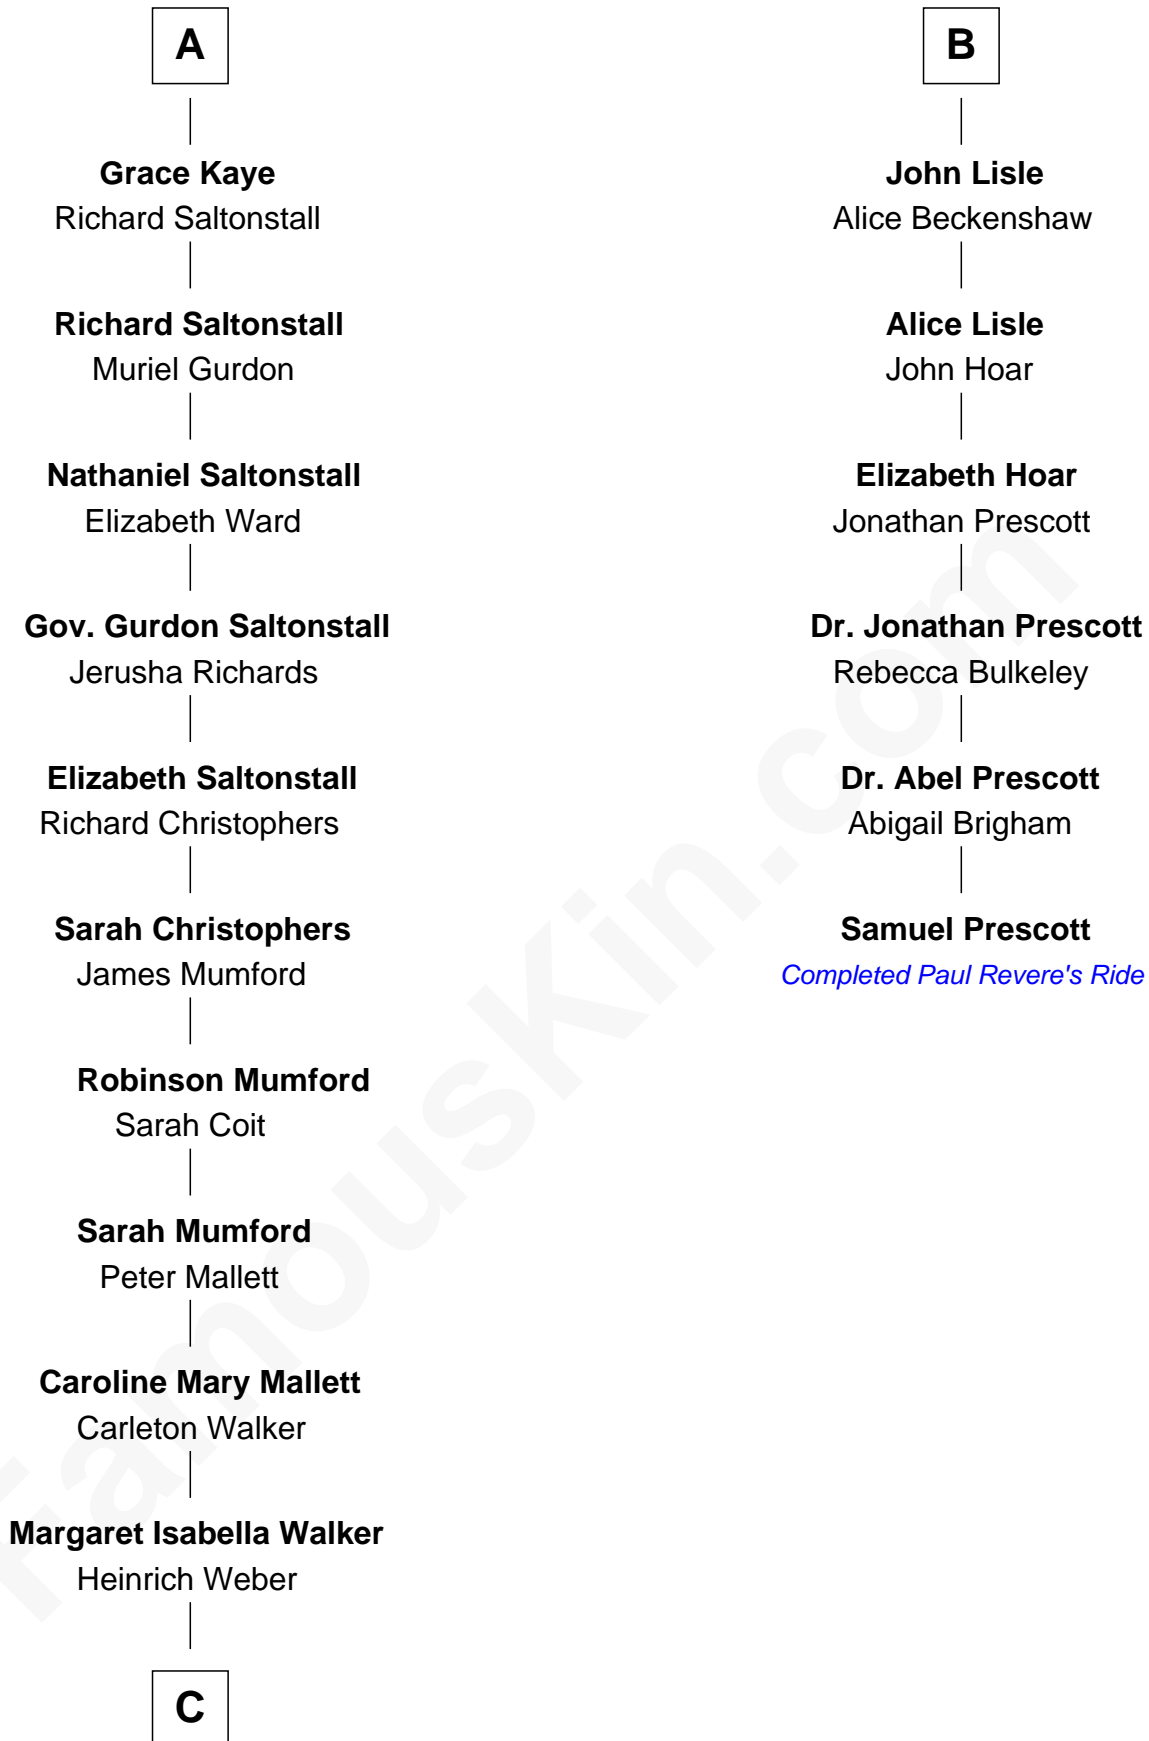

# FamousKin.com Relationship Chart of

**Carly Fiorina**

*CEO of Hewlett-Packard*

12th cousin 8 times removed of

**Samuel Prescott**

*Completed Paul Revere's Midnight Ride*

**Sir Thomas Aylesbury**

Katherine Pabenham

**Isabel Aylesbury**  
Sir Thomas Chaworth

**Elizabeth Chaworth**  
Sir William FitzWilliam

**Isabel FitzWilliam**  
Richard Wentworth

**Matthew Wentworth**  
Elizabeth Woodruffe

**Beatrice Wentworth**  
Arthur Kaye

**John Kaye**  
Dorothy Mauleverer

**Robert Kaye**  
Anne Flower

**A**

**Eleanor Aylesbury**  
Sir Humphrey Stafford

**Anne Stafford**  
Sir William Berkeley

**Richard Berkeley**  
Elizabeth Conningsby

**Sir John Berkeley**  
Isabel Dennis

**Sir Richard Berkeley**  
Elizabeth Jermy

**Mary Berkeley**  
Sir John Hungerford

**Bridget Hungerford**  
Sir William Lisle

**B**

FamousKin.com