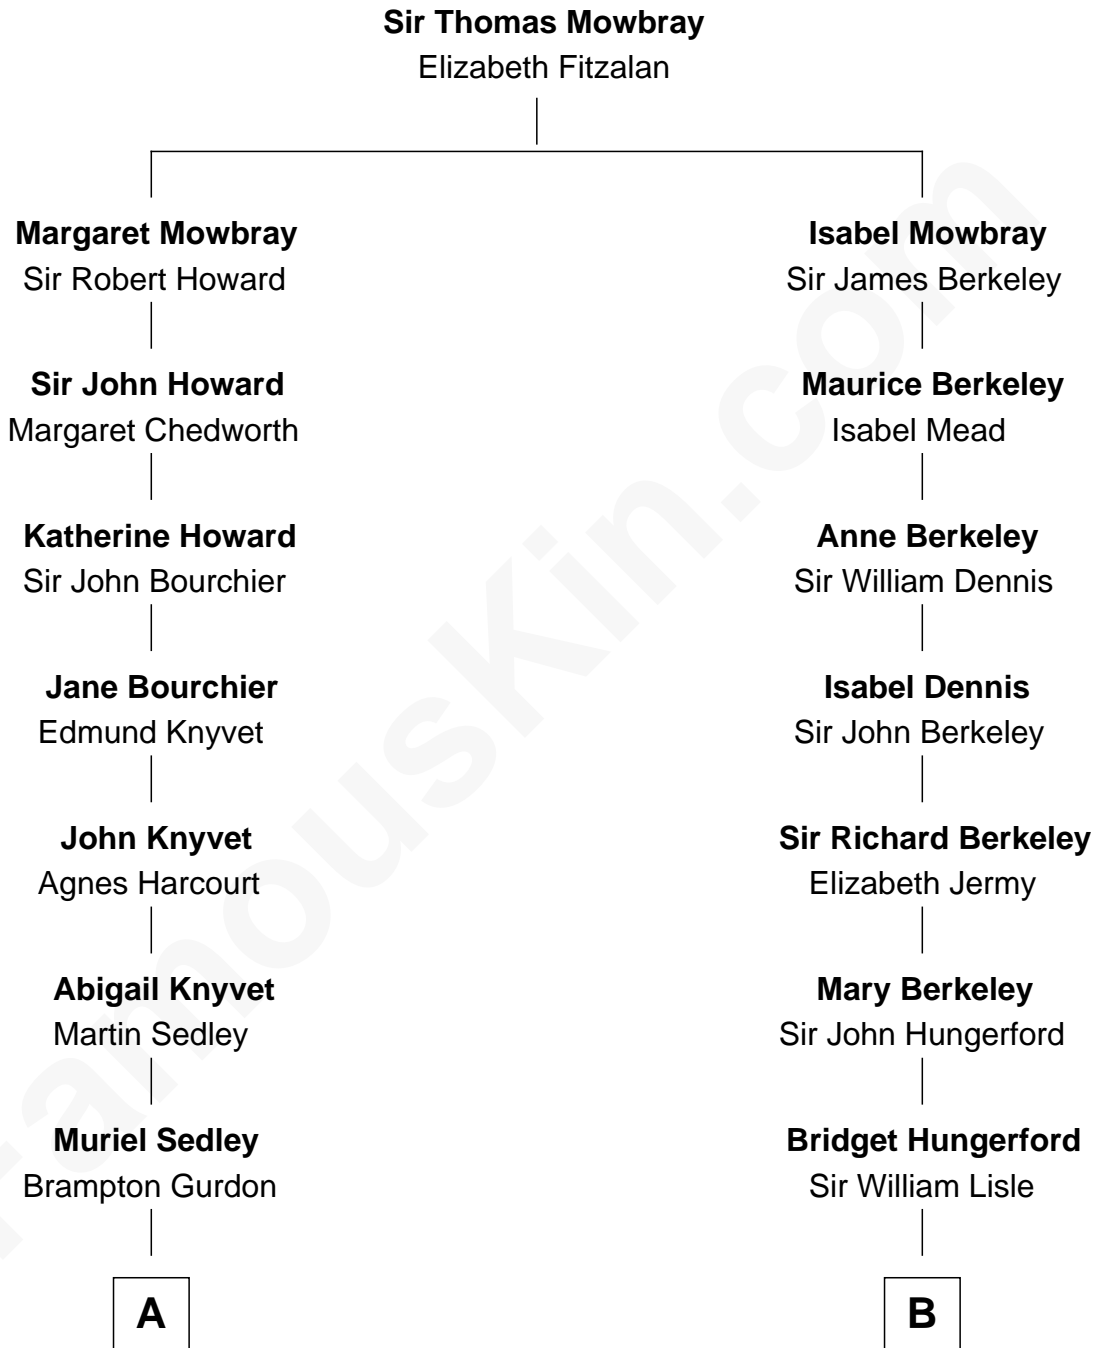

FamousKin.com Relationship Chart of

Carly Fiorina

CEO of Hewlett-Packard

12th cousin 7 times removed of

Samuel Prescott

Completed Paul Revere's Midnight Ride

C

—
Cara Carleton Weber

Harold Marvin Sneed

—
Joseph Tyree Sneed

Madelon Montross Juergens

—
Carly Fiorina

CEO of Hewlett-Packard

FamousKin.com