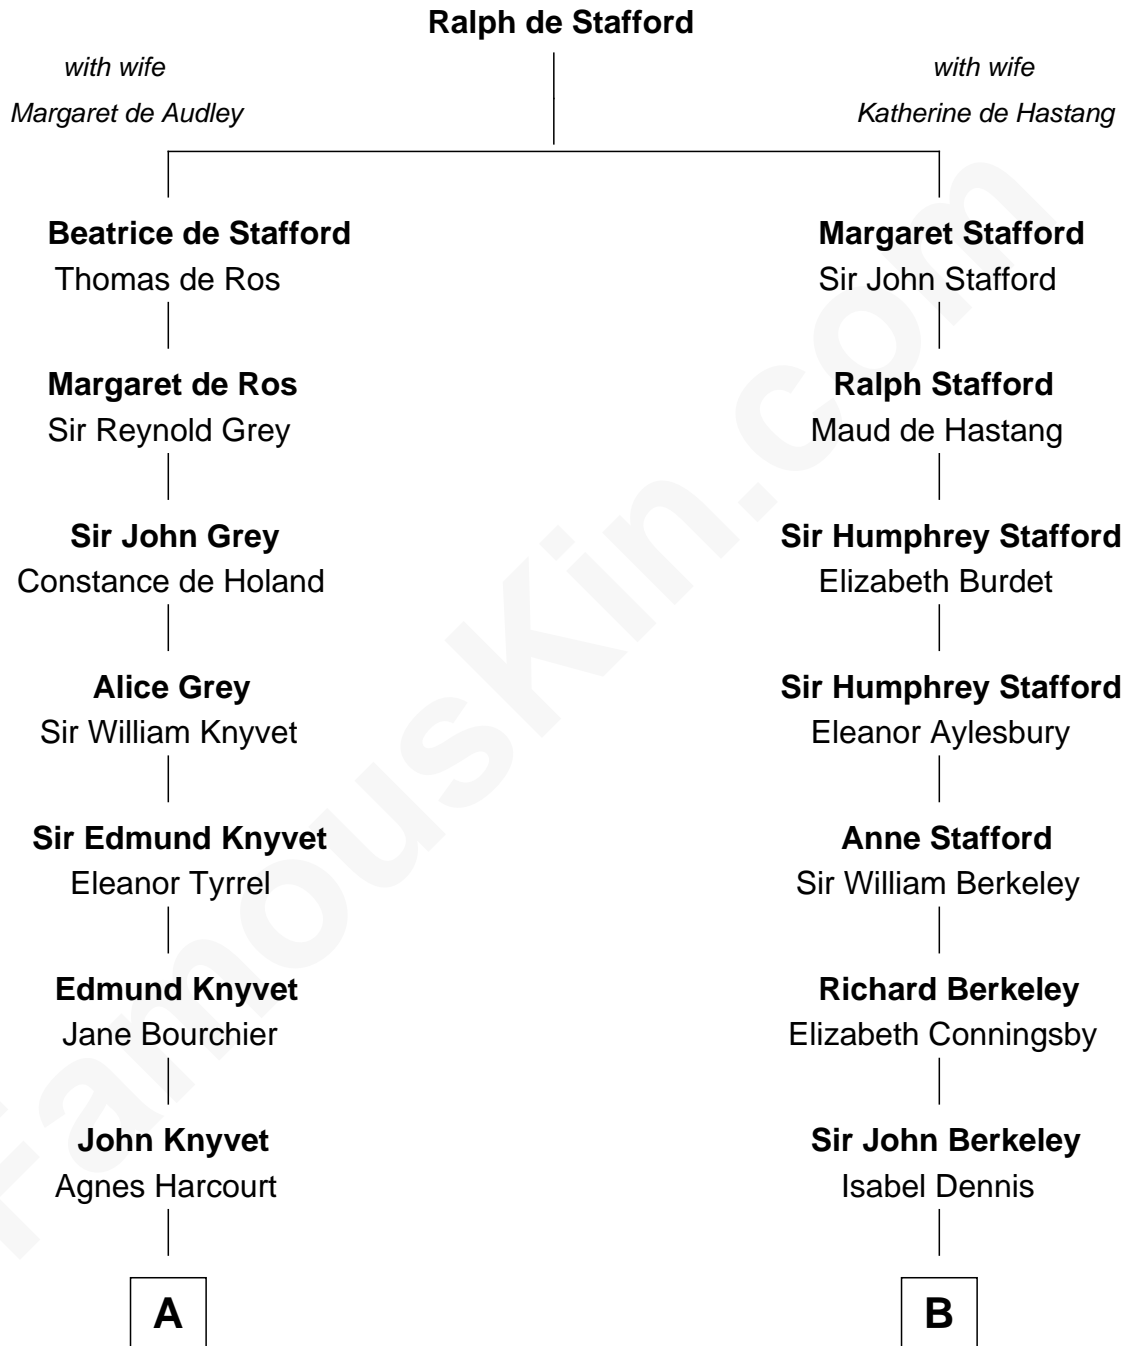

FamousKin.com Relationship Chart of

Carly Fiorina

CEO of Hewlett-Packard

15th cousin 6 times removed of

Samuel Prescott

Completed Paul Revere's Midnight Ride

C

—
Margaret Isabella Walker

Heinrich Weber

—
John Walker Weber

Maude Graves

—
Cara Carleton Weber

Harold Marvin Sneed

—
Joseph Tyree Sneed

Madelon Montross Juergens

—
Carly Fiorina