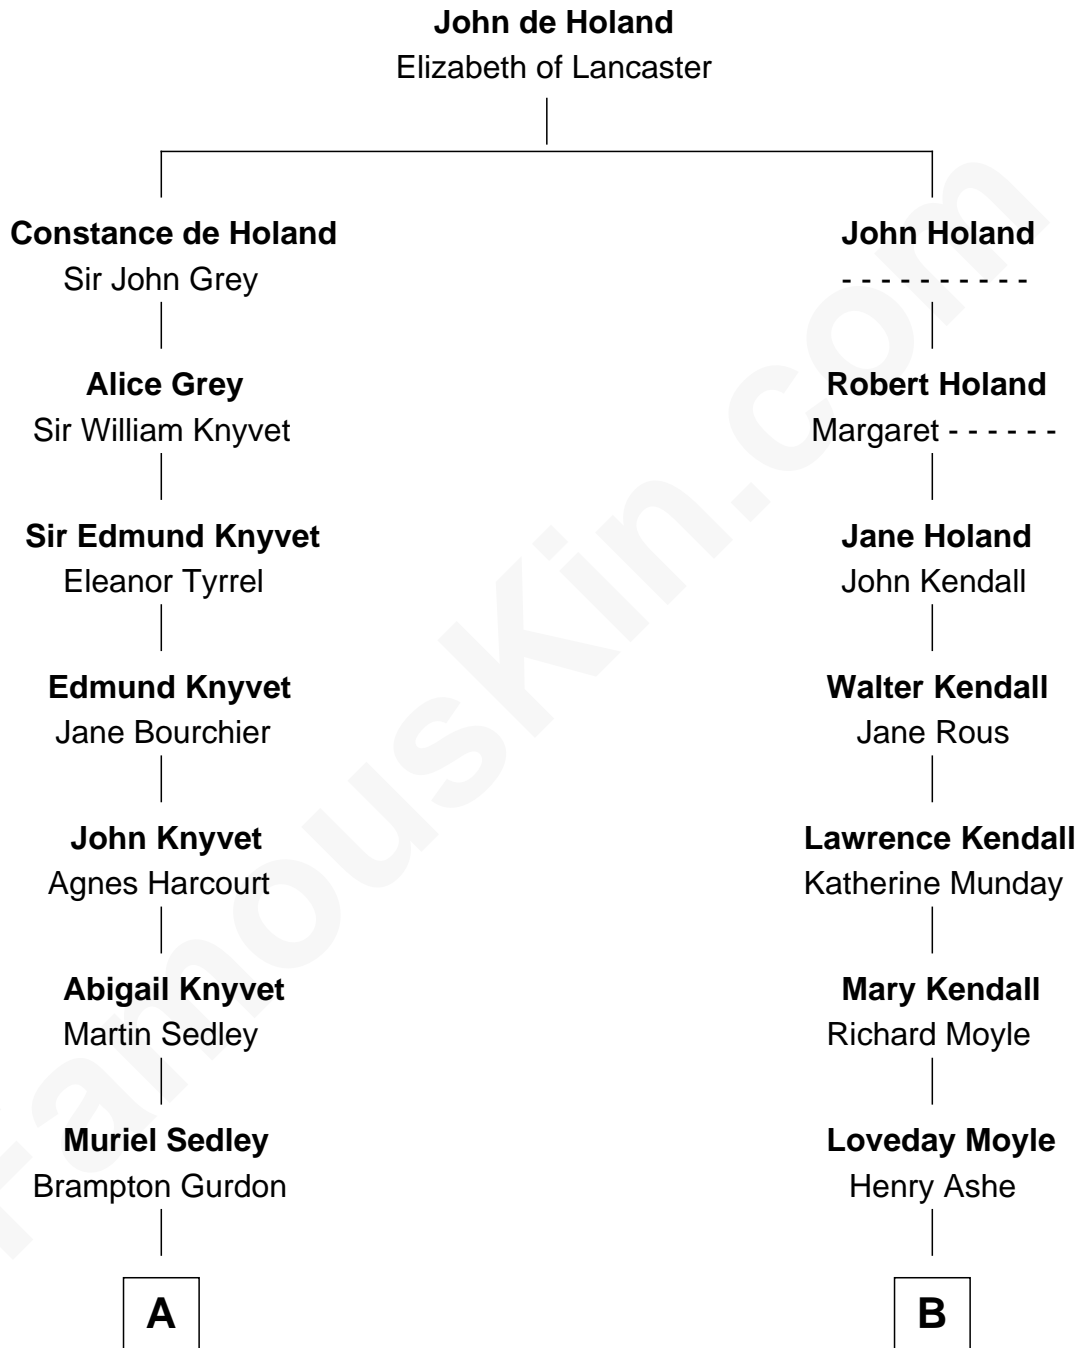

FamousKin.com Relationship Chart of

Carly Fiorina

CEO of Hewlett-Packard

16th cousin 3 times removed of

Juliette Gordon Low

Founder of the Girl Scouts

C

—
Cara Carleton Weber

Harold Marvin Sneed

—
Joseph Tyree Sneed

Madelon Montross Juergens

—
Carly Fiorina

CEO of Hewlett-Packard

FamousKin.com