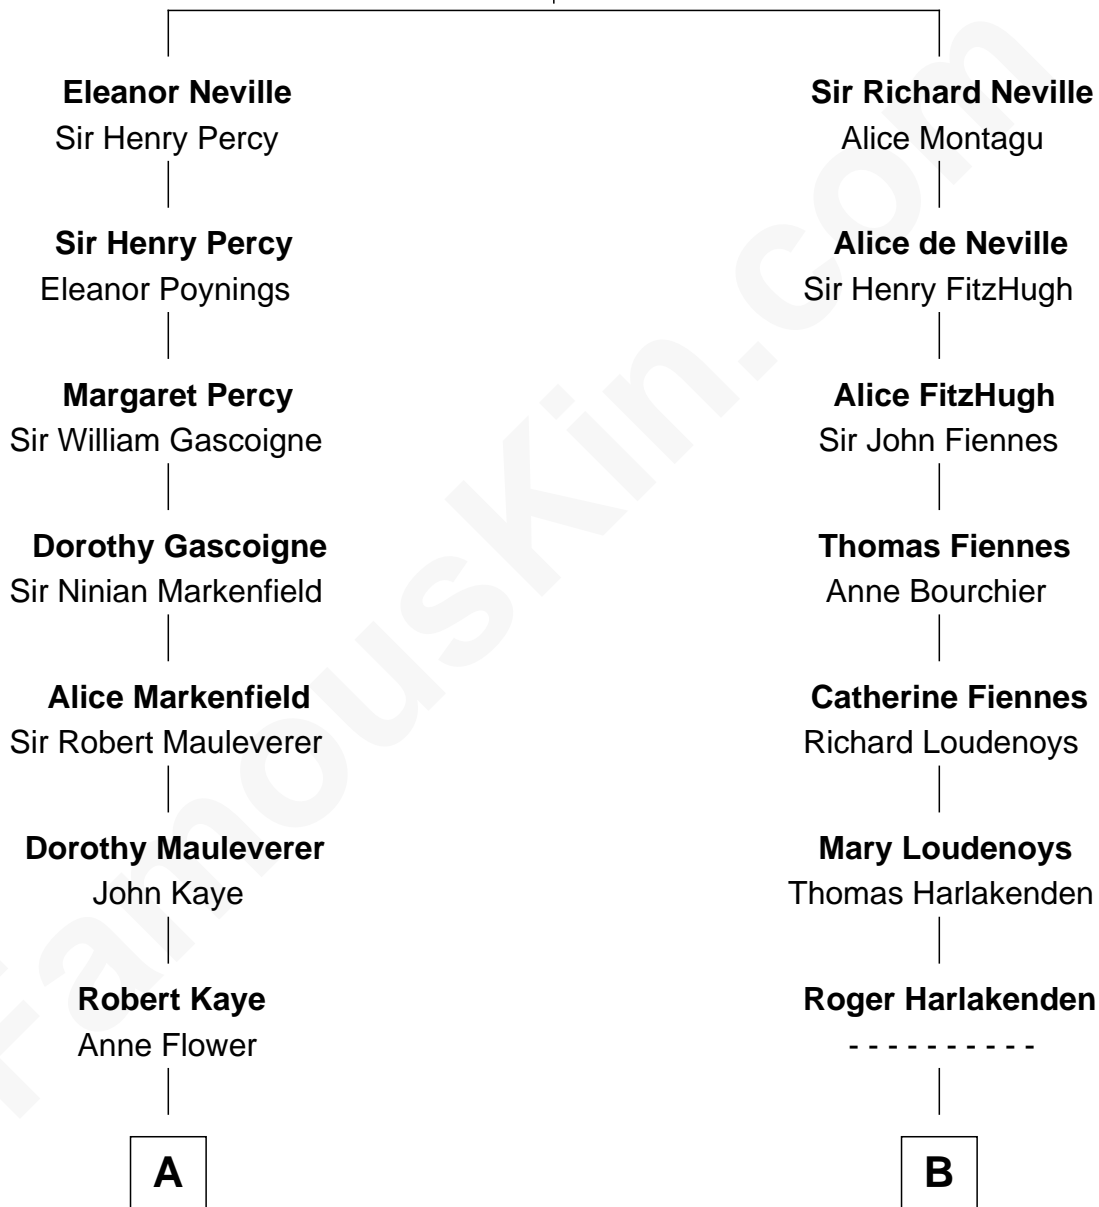

FamousKin.com Relationship Chart of

Carly Fiorina

CEO of Hewlett-Packard

17th cousin 3 times removed of

Frank Lloyd Wright

American Architect

Sir Ralph Neville

Joan Beaufort

FamousKin.com