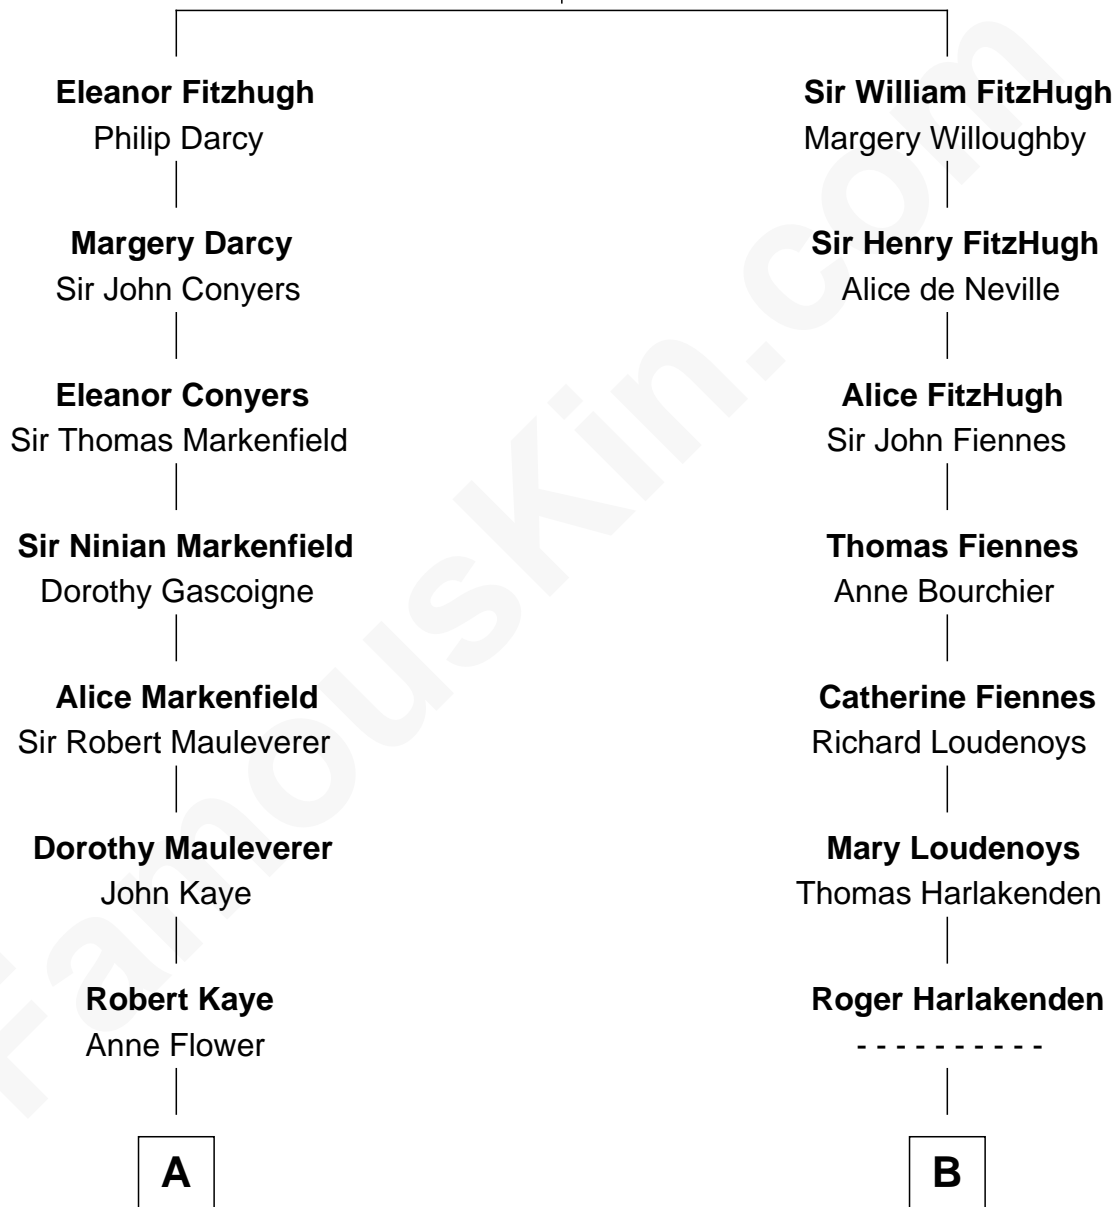

FamousKin.com Relationship Chart of

Carly Fiorina

CEO of Hewlett-Packard

17th cousin 3 times removed of

Frank Lloyd Wright

American Architect

Henry FitzHugh

Elizabeth Grey

FamousKin.com