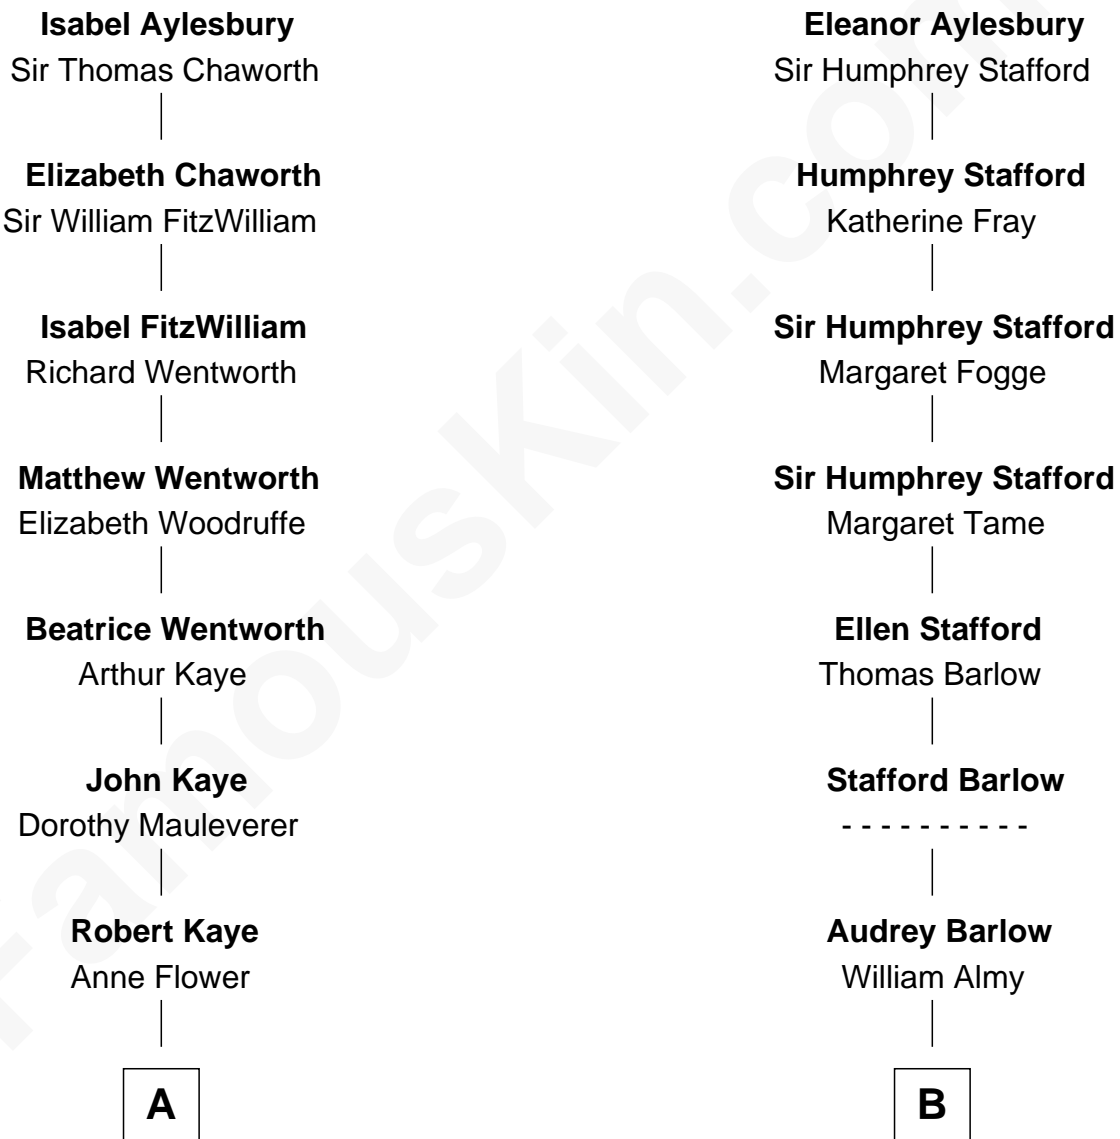

FamousKin.com Relationship Chart of

Carly Fiorina

CEO of Hewlett-Packard

17th cousin 3 times removed of

Kyra Sedgwick

TV and Movie Actress

Sir Thomas Aylesbury

Katherine Pabenham

FamousKin.com