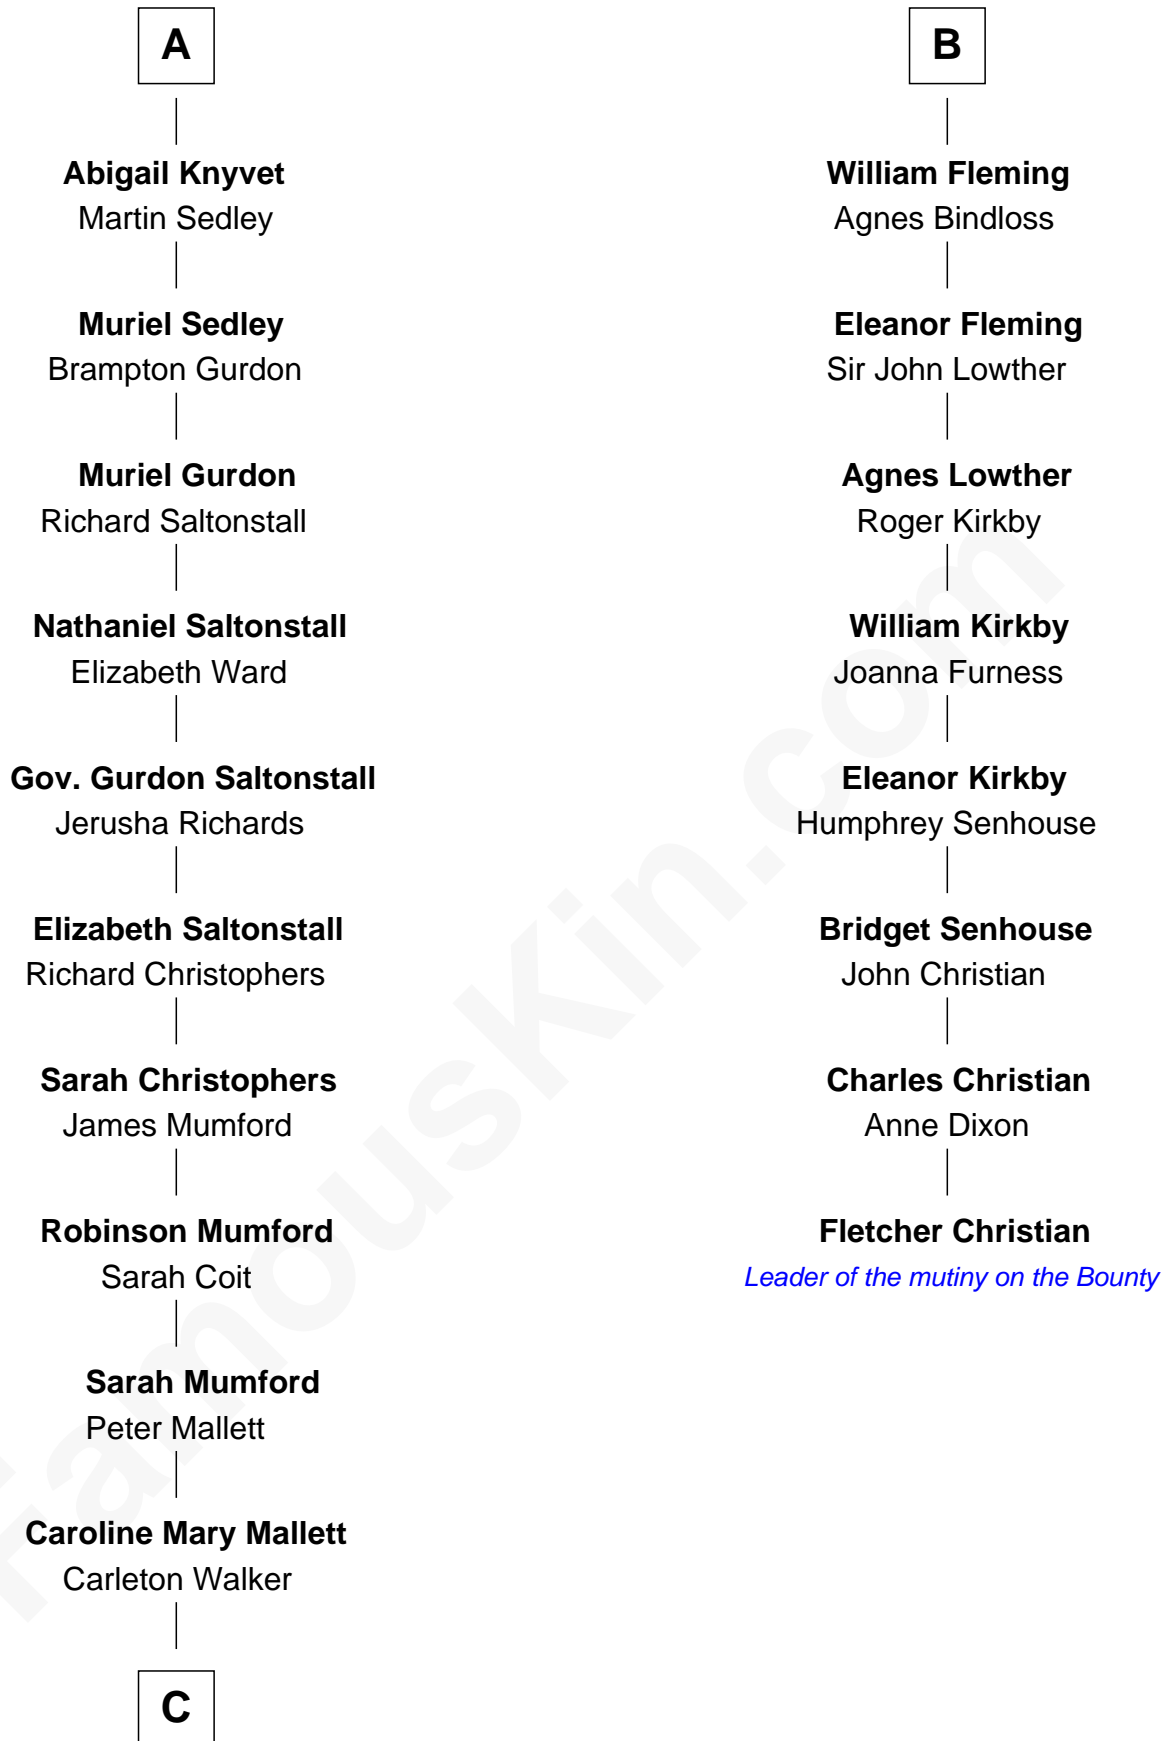

FamousKin.com Relationship Chart of

Carly Fiorina

CEO of Hewlett-Packard

14th cousin 7 times removed of

Fletcher Christian

Leader of the mutiny on the Bounty

Edward III, King of England

Philippa of Hainault

FamousKin.com