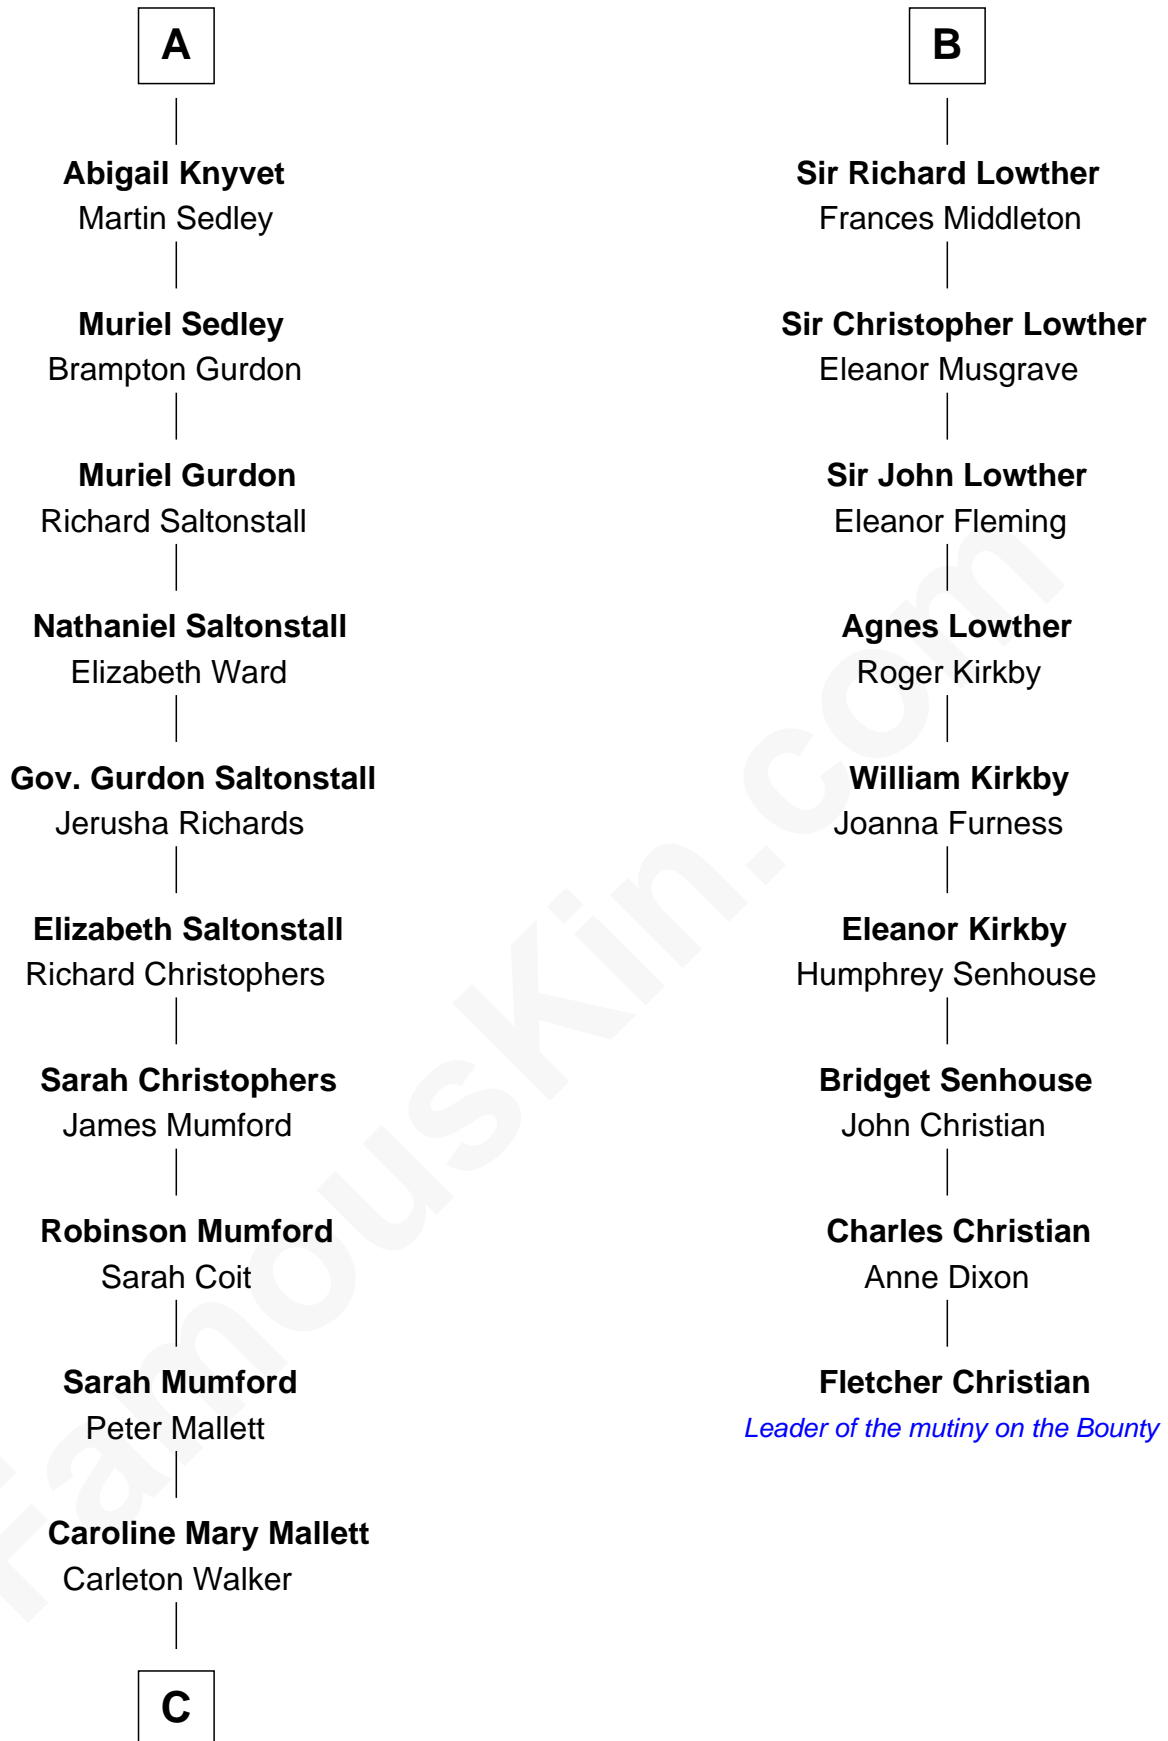

FamousKin.com Relationship Chart of

Carly Fiorina

CEO of Hewlett-Packard

15th cousin 6 times removed of

Fletcher Christian

Leader of the mutiny on the Bounty

C

—
Margaret Isabella Walker

Heinrich Weber

—
John Walker Weber

Maude Graves

—
Cara Carleton Weber

Harold Marvin Sneed

—
Joseph Tyree Sneed

Madelon Montross Juergens

—
Carly Fiorina