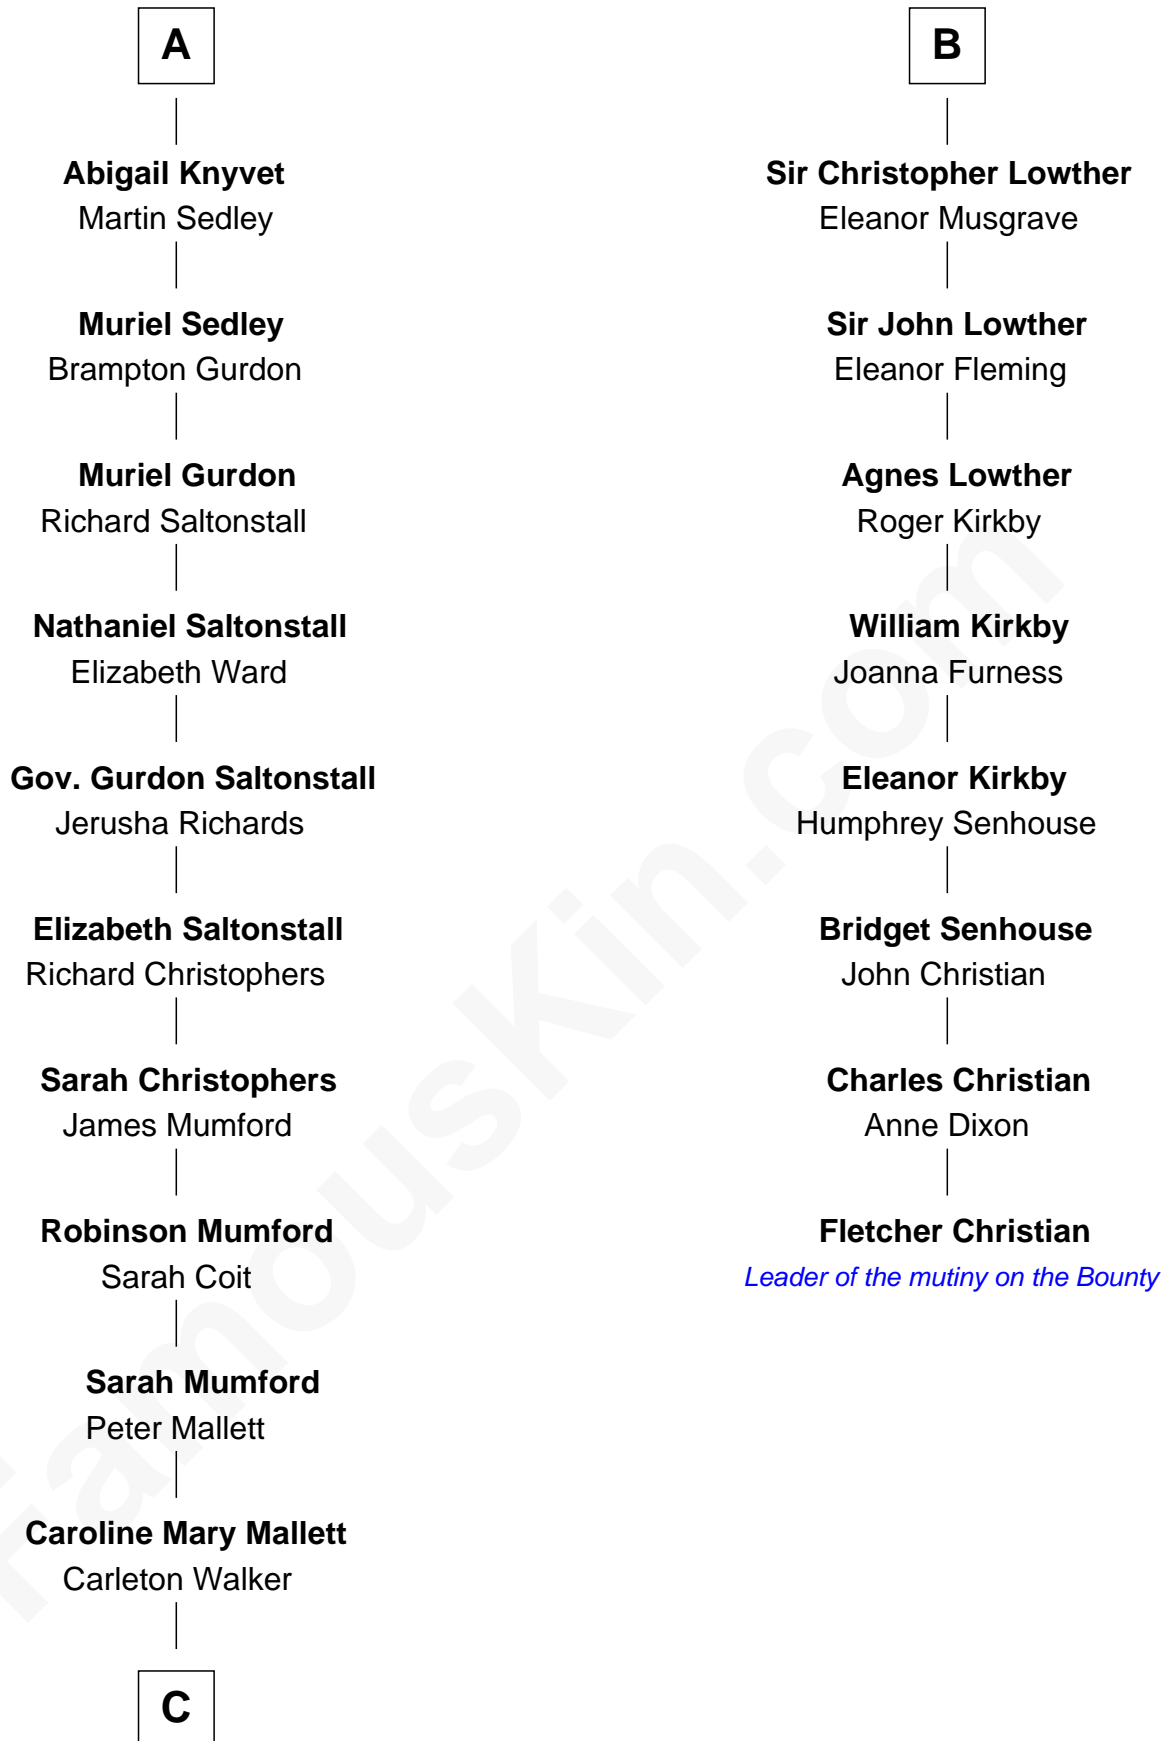

FamousKin.com Relationship Chart of

Carly Fiorina

CEO of Hewlett-Packard

14th cousin 7 times removed of

Fletcher Christian

Leader of the mutiny on the Bounty

C

—
Margaret Isabella Walker

Heinrich Weber

—
John Walker Weber

Maude Graves

—
Cara Carleton Weber

Harold Marvin Sneed

—
Joseph Tyree Sneed

Madelon Montross Juergens

—
Carly Fiorina