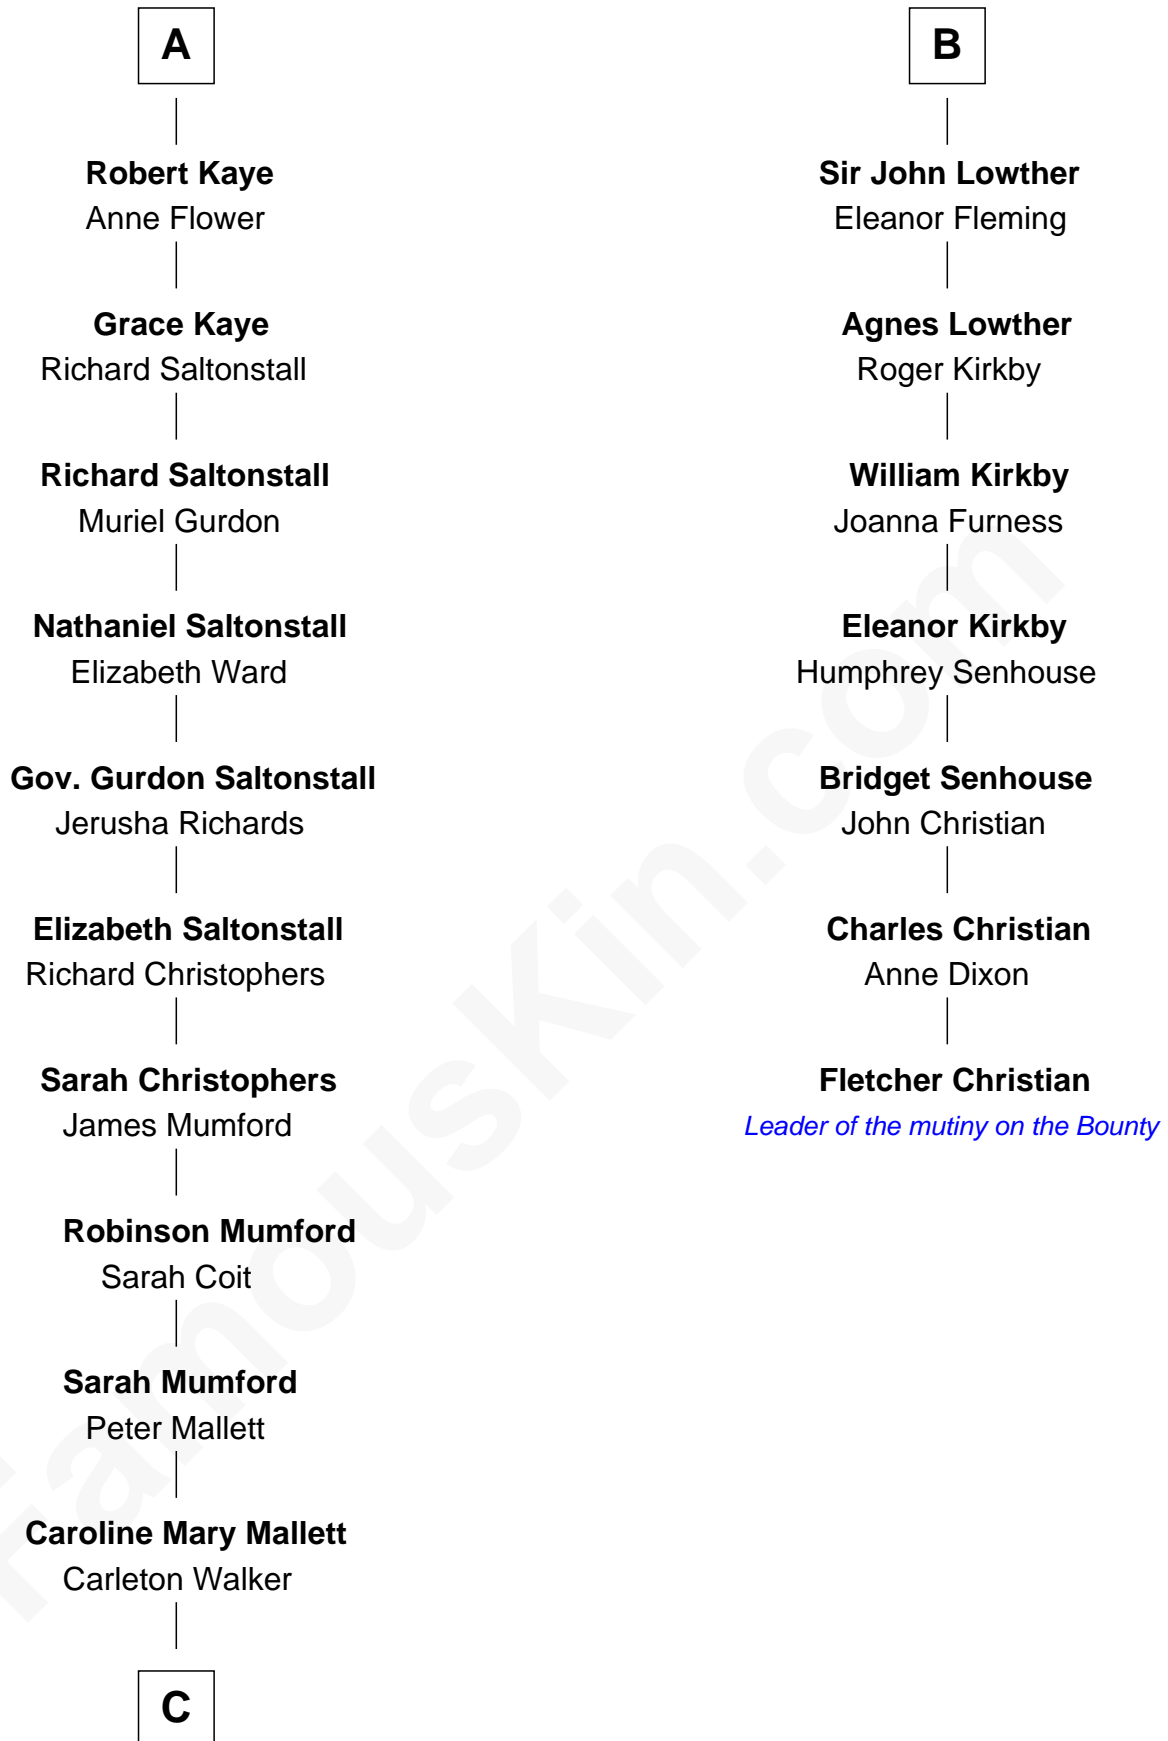

FamousKin.com Relationship Chart of

Carly Fiorina

CEO of Hewlett-Packard

13th cousin 8 times removed of

Fletcher Christian

Leader of the mutiny on the Bounty

THE "BOUNTY" AT OAHU

C

—
Margaret Isabella Walker

Heinrich Weber

—
John Walker Weber

Maude Graves

—
Cara Carleton Weber

Harold Marvin Sneed

—
Joseph Tyree Sneed

Madelon Montross Juergens