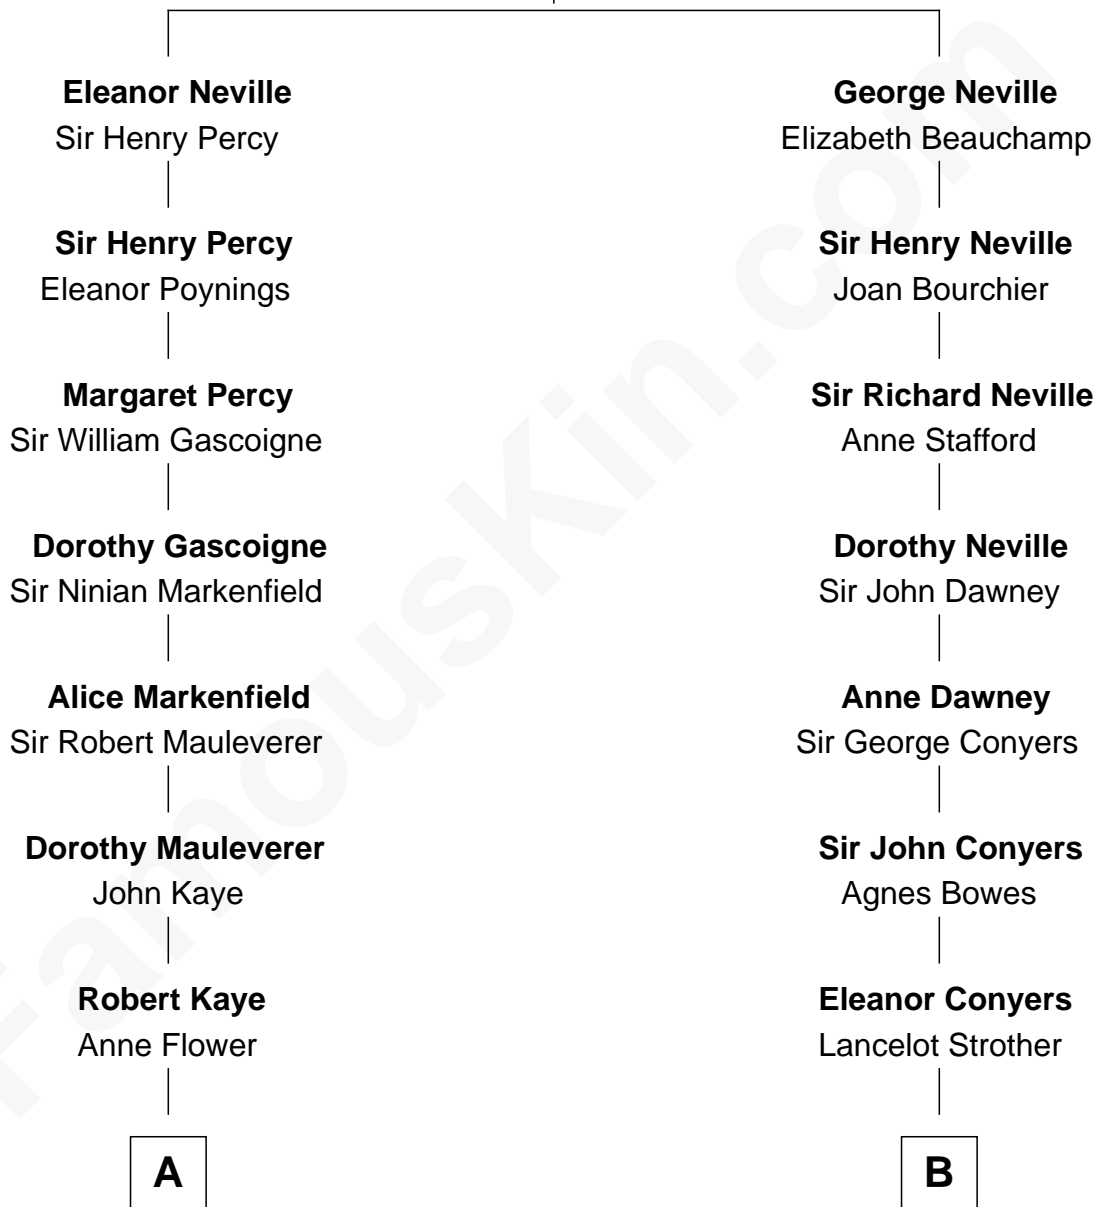

FamousKin.com Relationship Chart of

Carly Fiorina

CEO of Hewlett-Packard

18th cousin 2 times removed of

Parker Stevenson

TV and Movie Actor

Sir Ralph Neville

Joan Beaufort

FamousKin.com