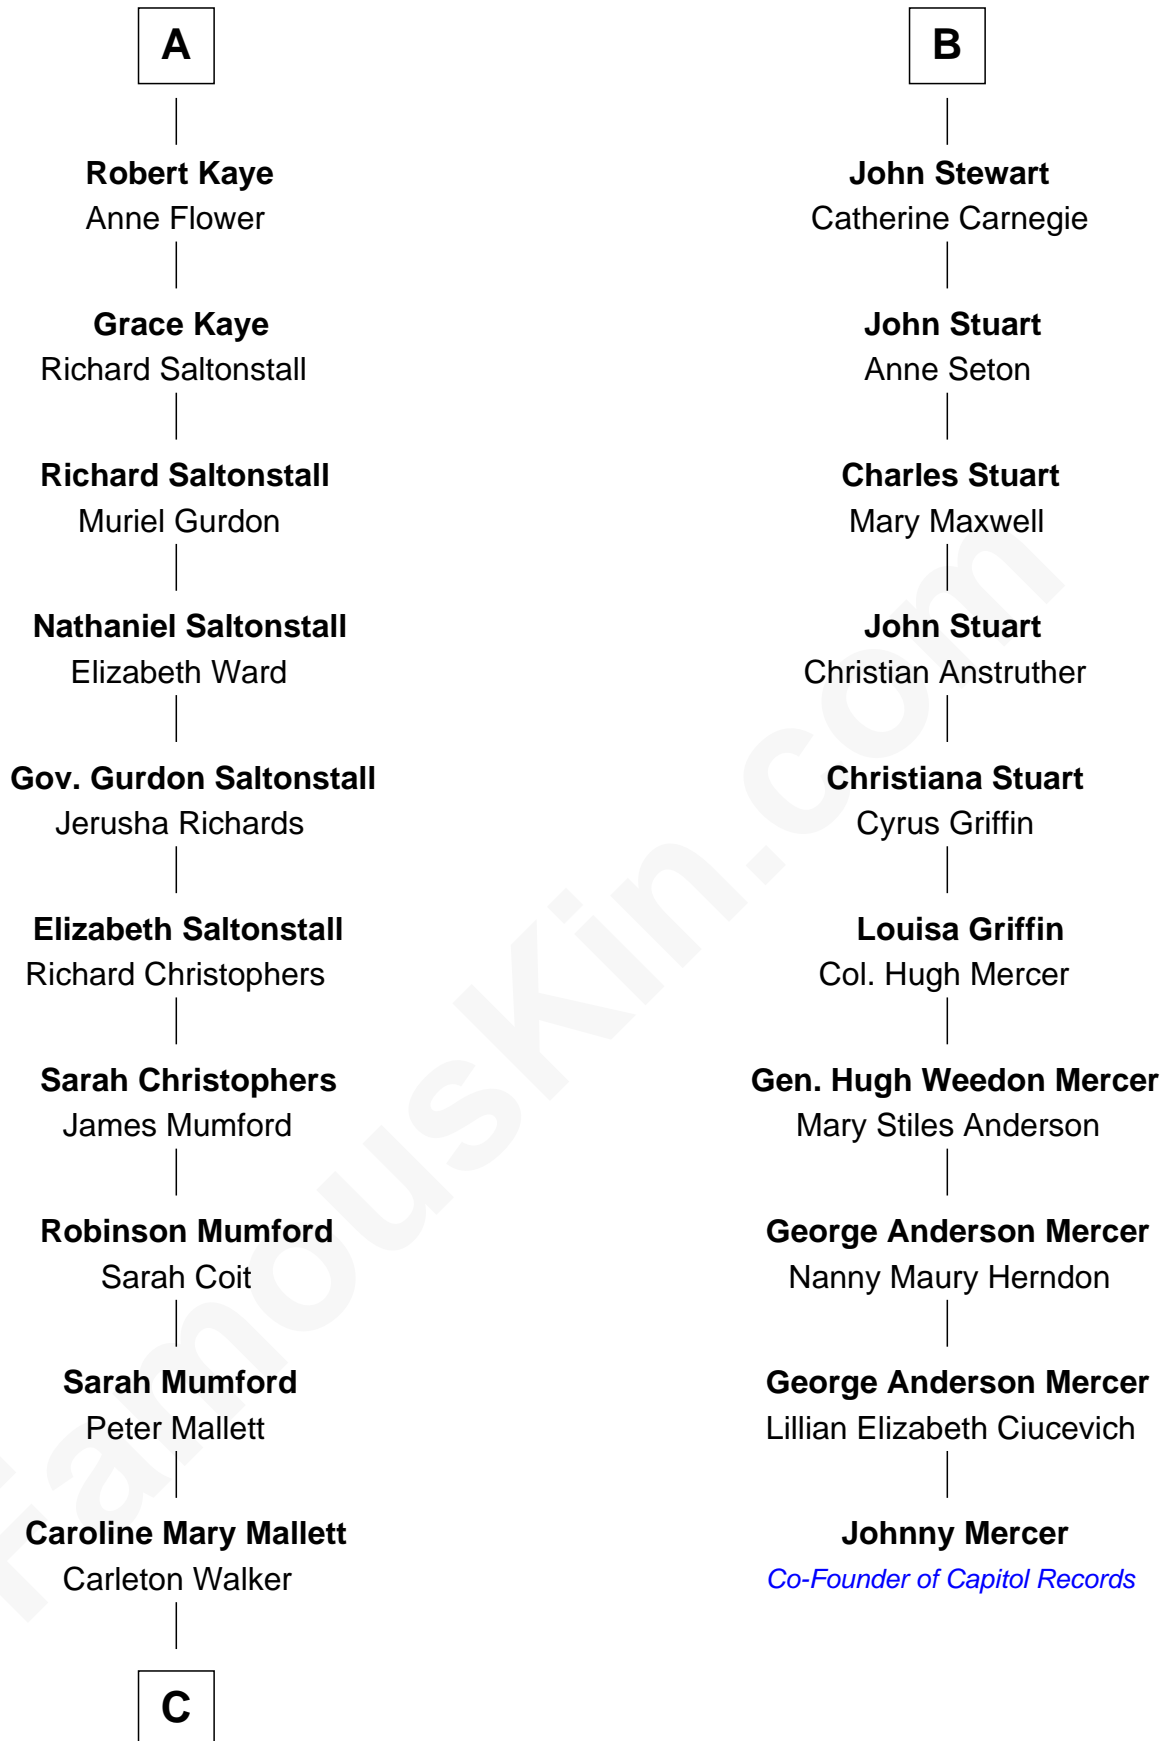

FamousKin.com Relationship Chart of

Carly Fiorina

CEO of Hewlett-Packard

16th cousin 5 times removed of

Johnny Mercer

Songwriter and Co-Founder of Capitol Records

Katherine Roet

John of Gaunt

C

—
Margaret Isabella Walker

Heinrich Weber

—
John Walker Weber

Maude Graves

—
Cara Carleton Weber

Harold Marvin Sneed

—
Joseph Tyree Sneed