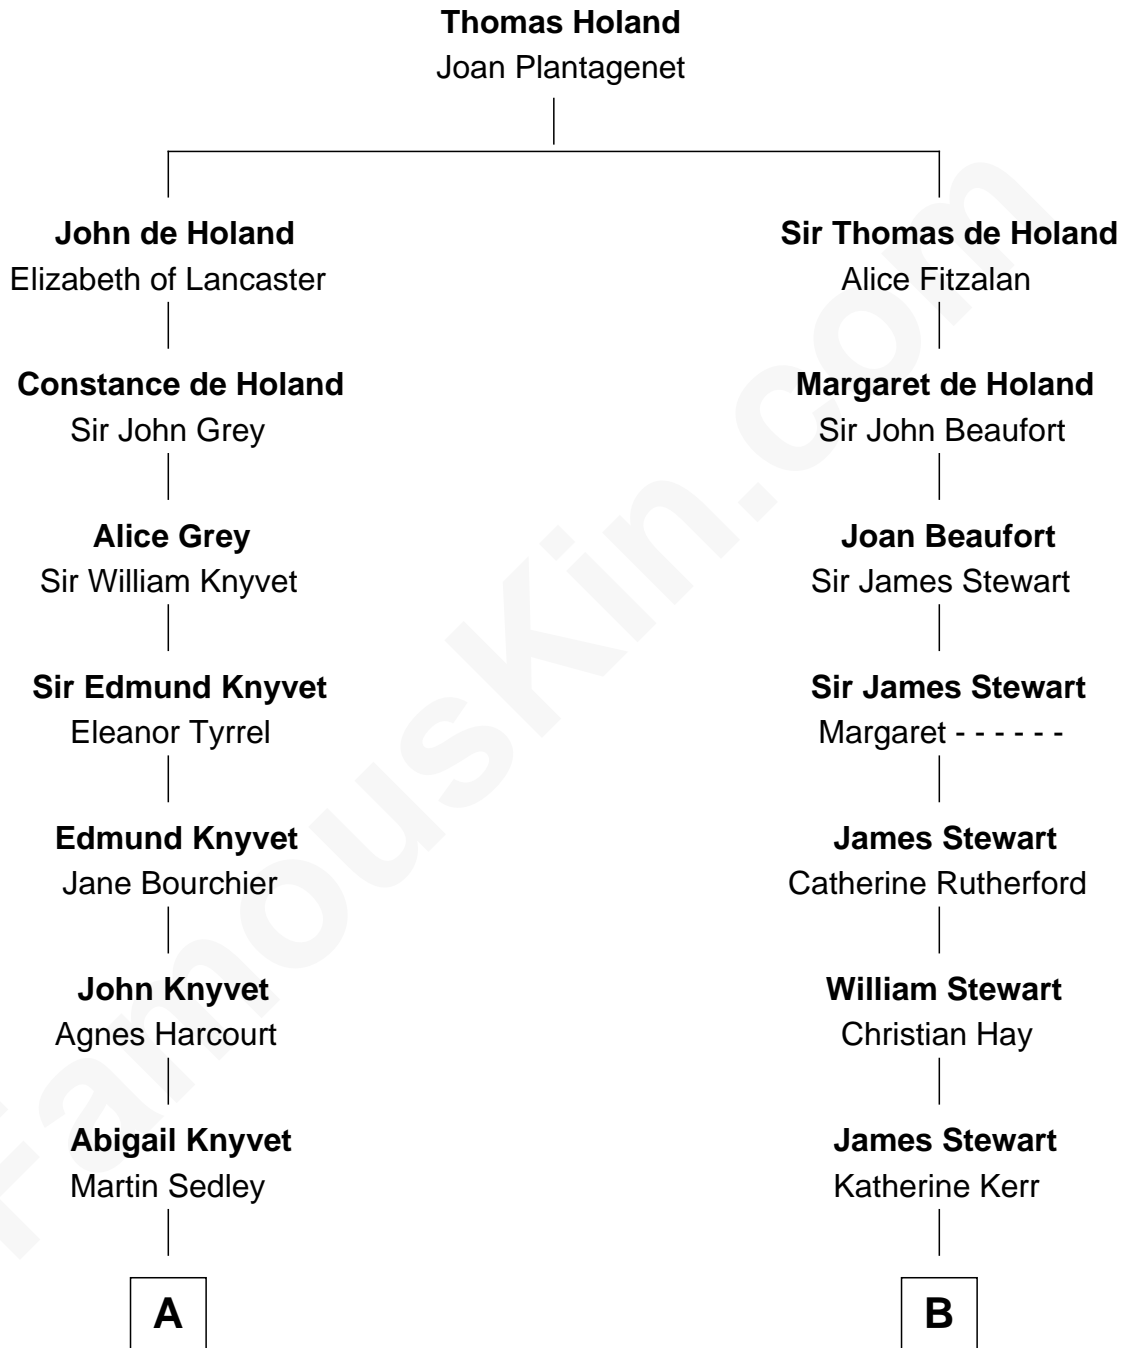

# FamousKin.com Relationship Chart of

**Carly Fiorina**

*CEO of Hewlett-Packard*

17th cousin 3 times removed of

**Johnny Mercer**

*Songwriter and Co-Founder of Capitol Records*

FamousKin.com