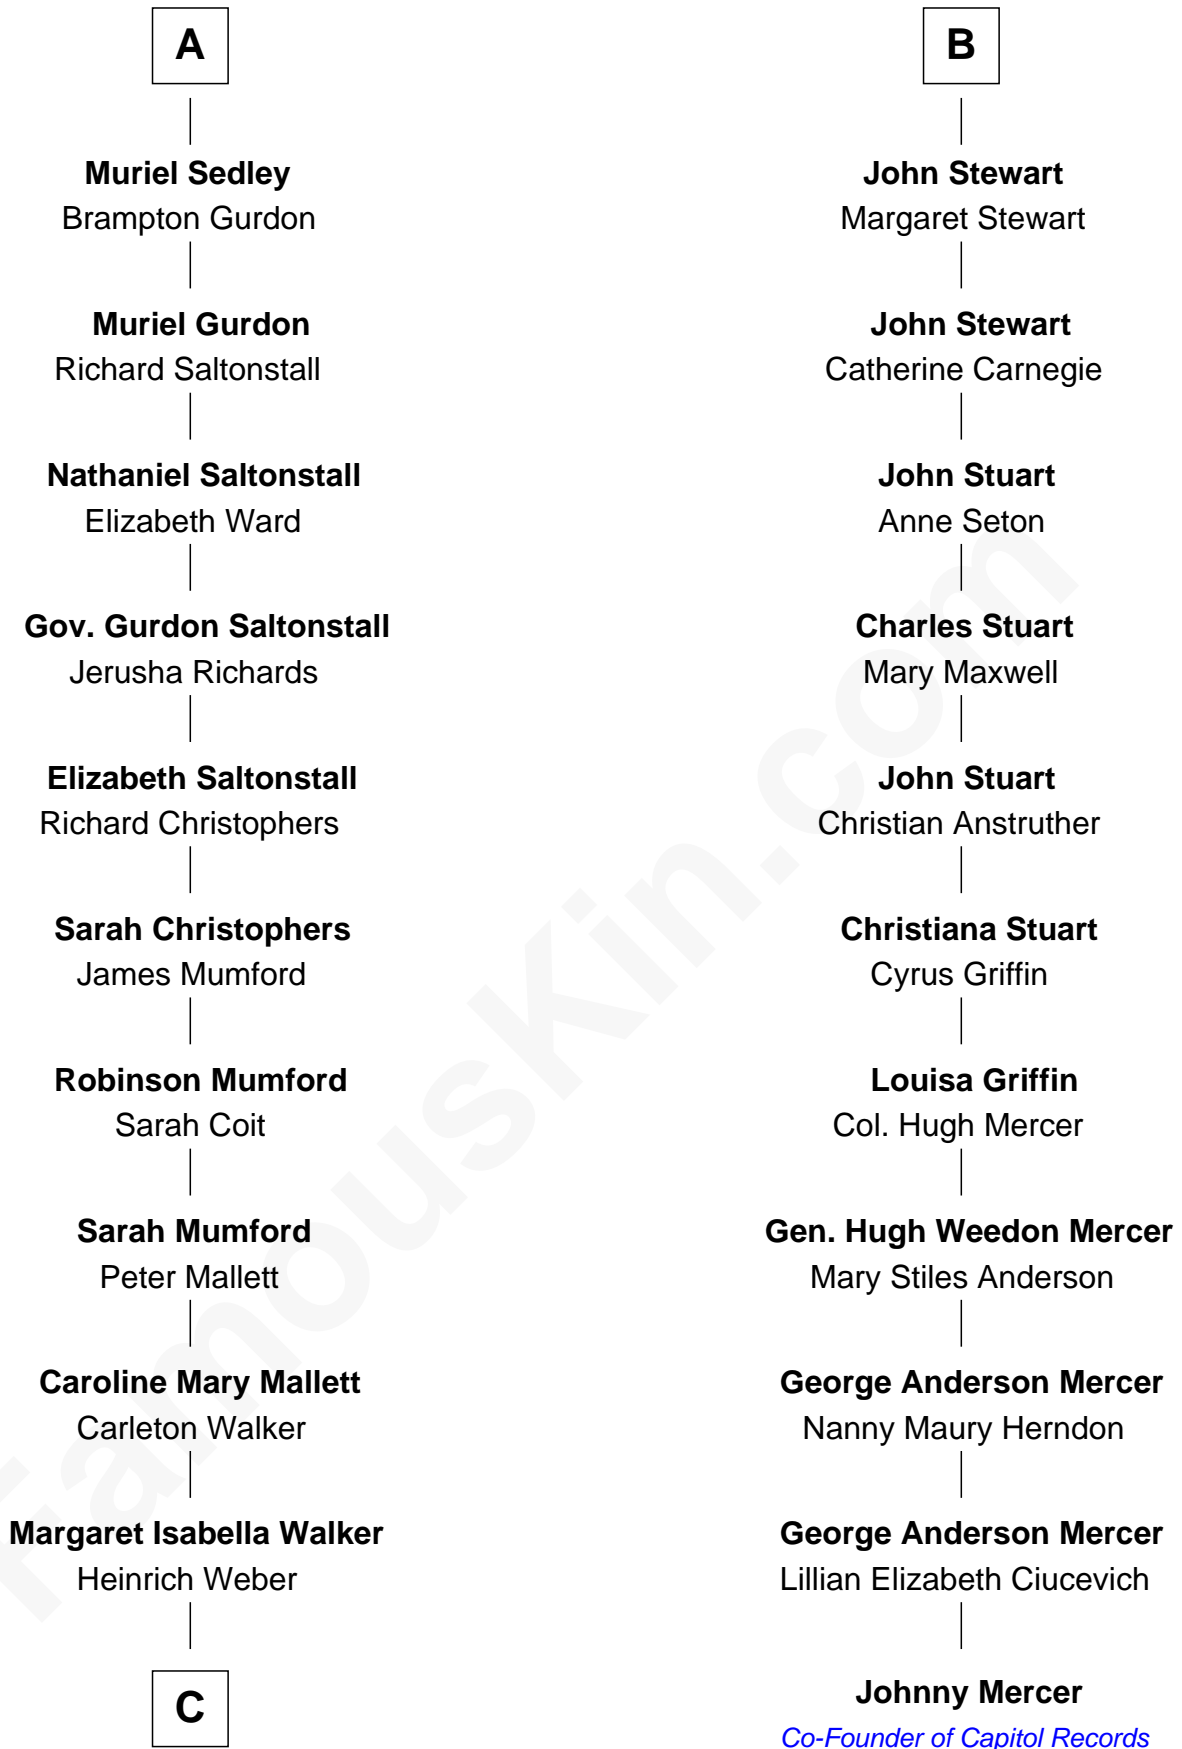

# FamousKin.com Relationship Chart of

**Carly Fiorina**

*CEO of Hewlett-Packard*

17th cousin 3 times removed of

**Johnny Mercer**

*Songwriter and Co-Founder of Capitol Records*

FamousKin.com