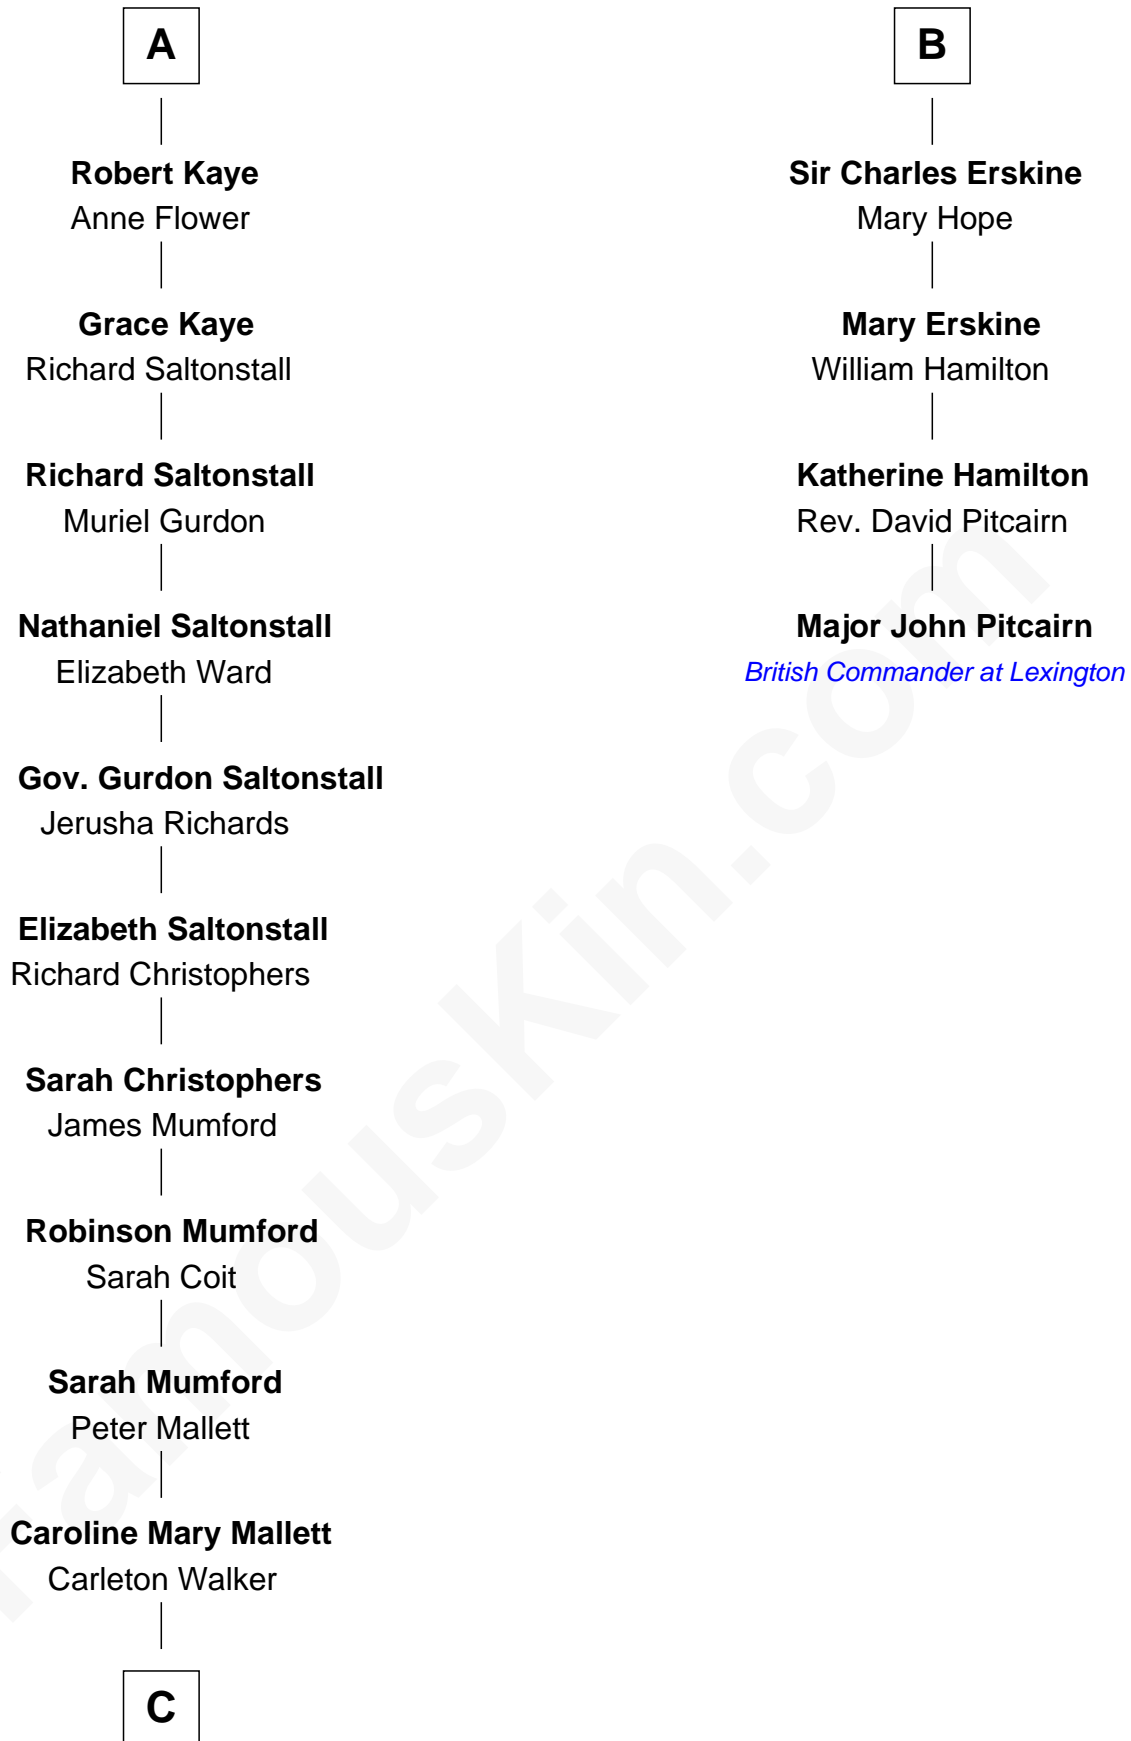

FamousKin.com

Relationship Chart of

Carly Fiorina

CEO of Hewlett-Packard

10th cousin 11 times removed of

Major John Pitcairn

British Commander at Battle of Lexington

FamousKin.com