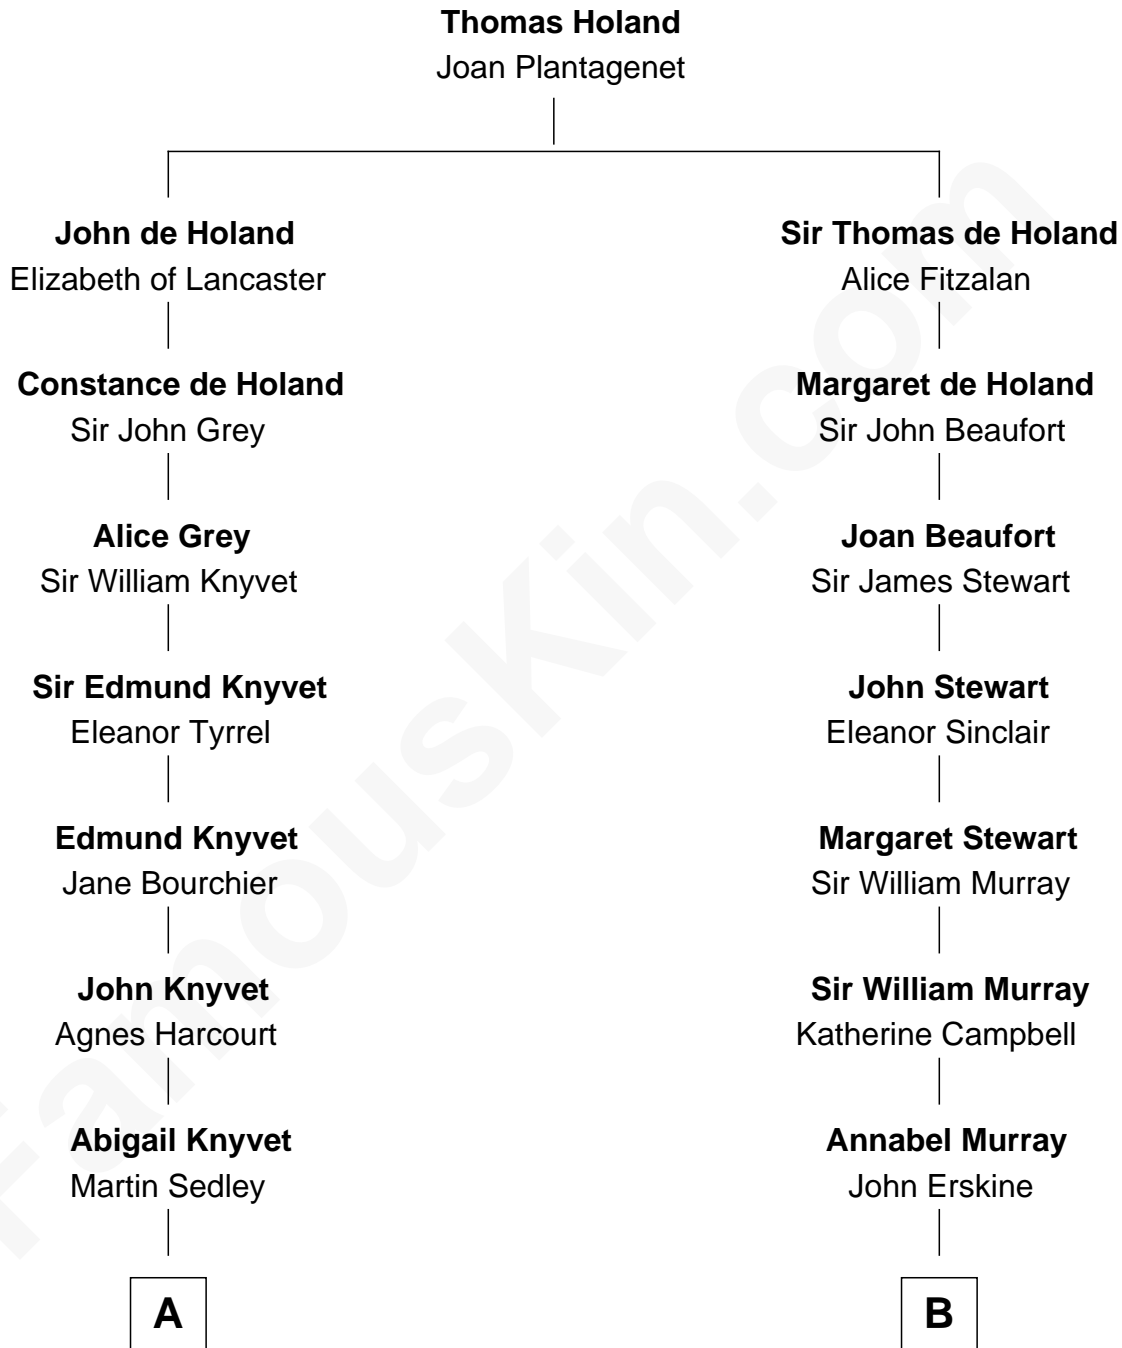

# FamousKin.com Relationship Chart of

**Carly Fiorina**

*CEO of Hewlett-Packard*

11th cousin 9 times removed of

**Major John Pitcairn**

*British Commander at Battle of Lexington*

FamousKin.com