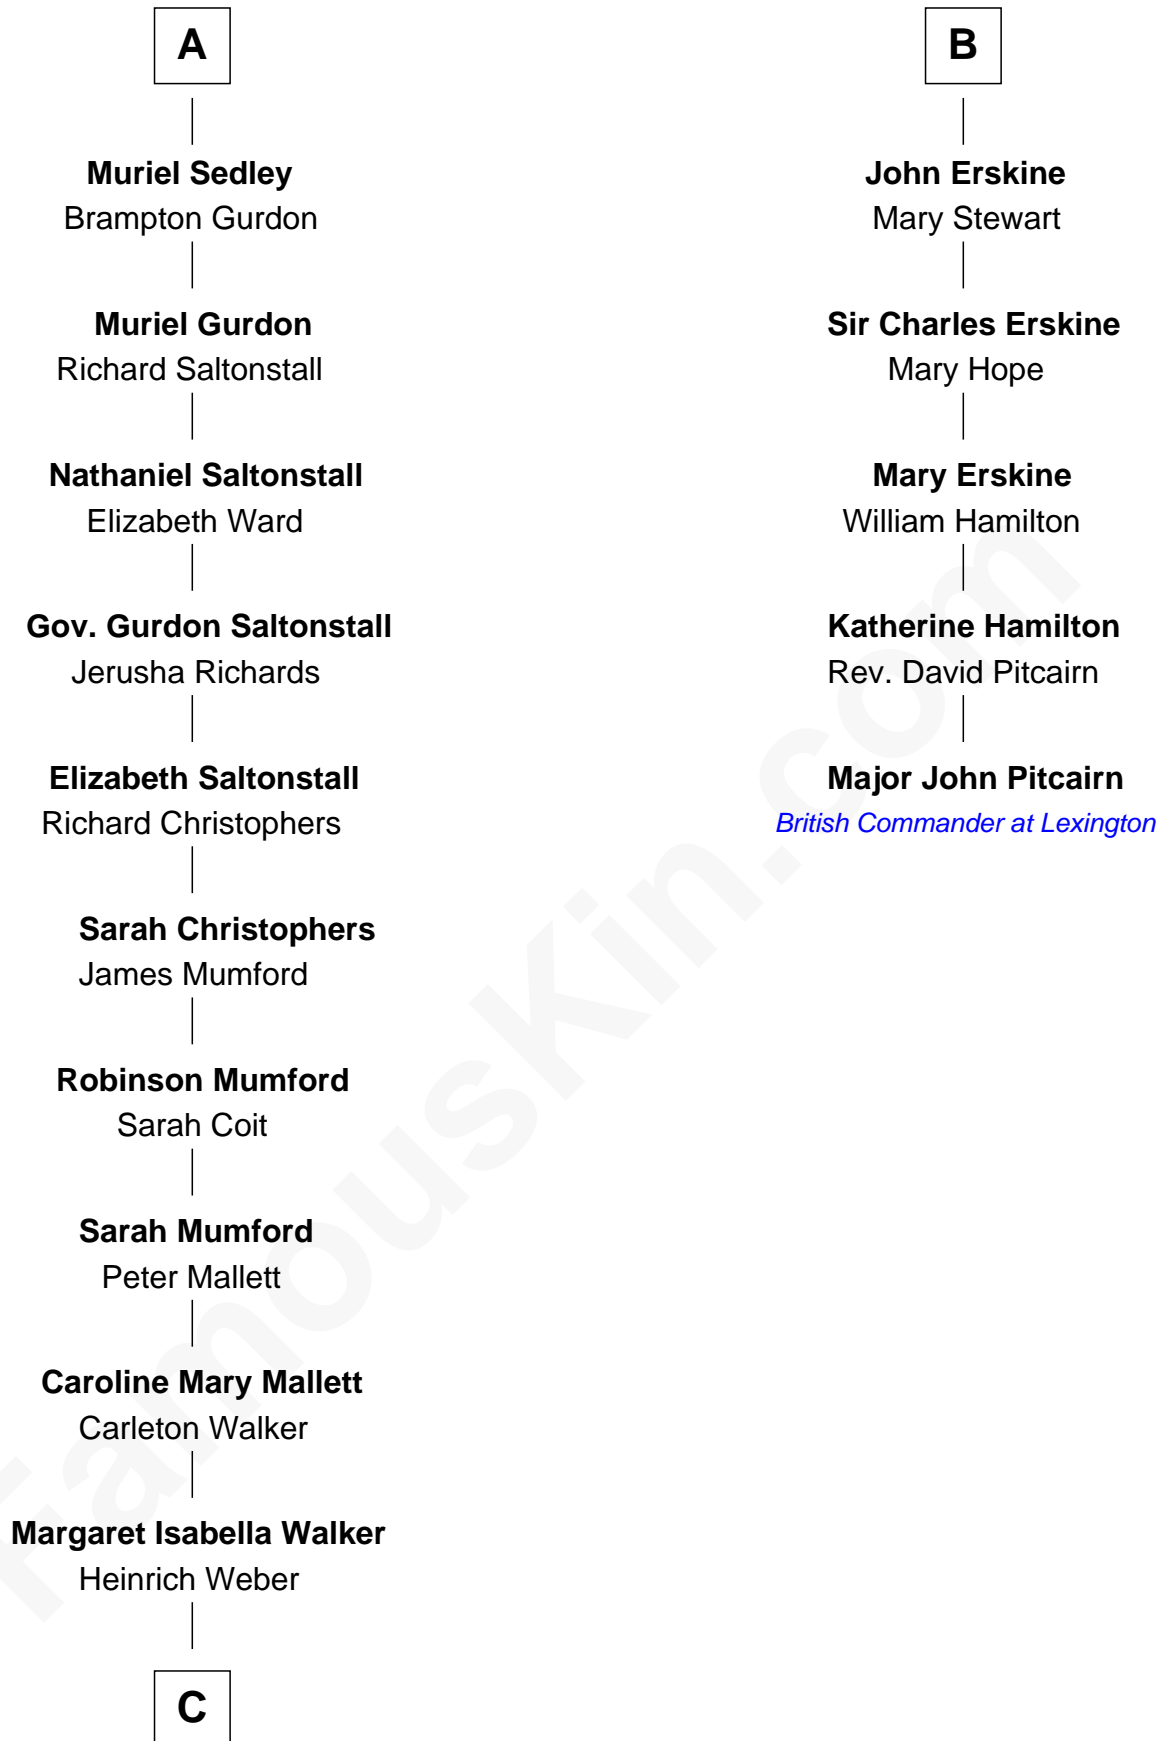

# FamousKin.com Relationship Chart of

**Carly Fiorina**

*CEO of Hewlett-Packard*

11th cousin 9 times removed of

**Major John Pitcairn**

*British Commander at Battle of Lexington*

FamousKin.com