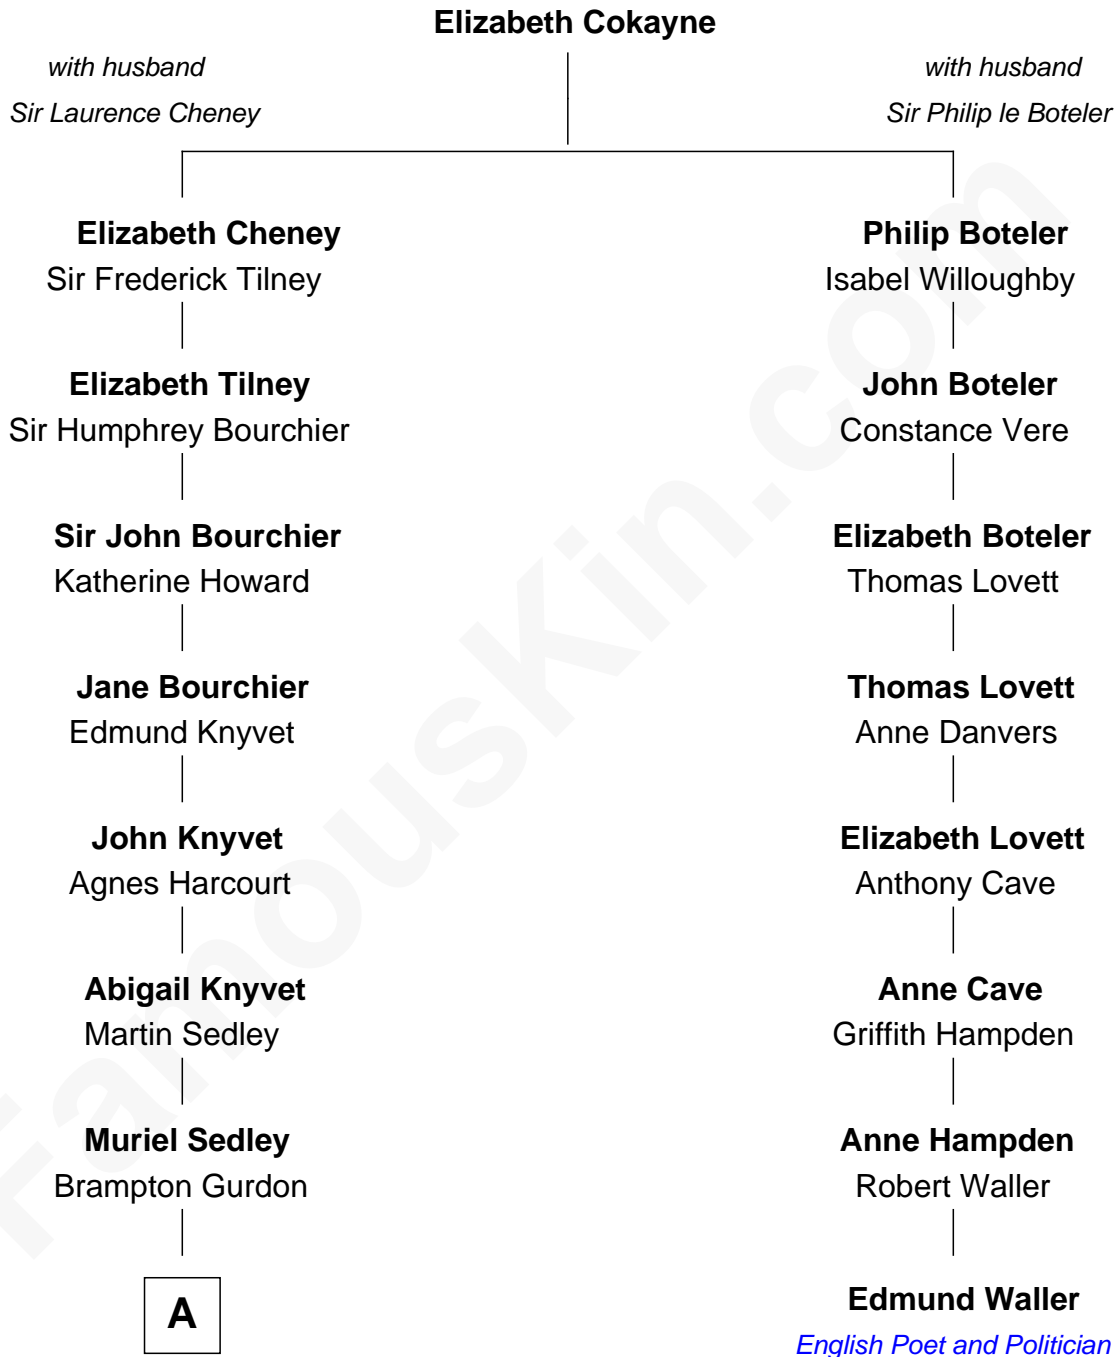

FamousKin.com Relationship Chart of

Carly Fiorina

CEO of Hewlett-Packard

7th cousin 12 times removed of

Edmund Waller

English Poet and Politician

B

—
Cara Carleton Weber

Harold Marvin Sneed

—
Joseph Tyree Sneed

Madelon Montross Juergens

—
Carly Fiorina

CEO of Hewlett-Packard