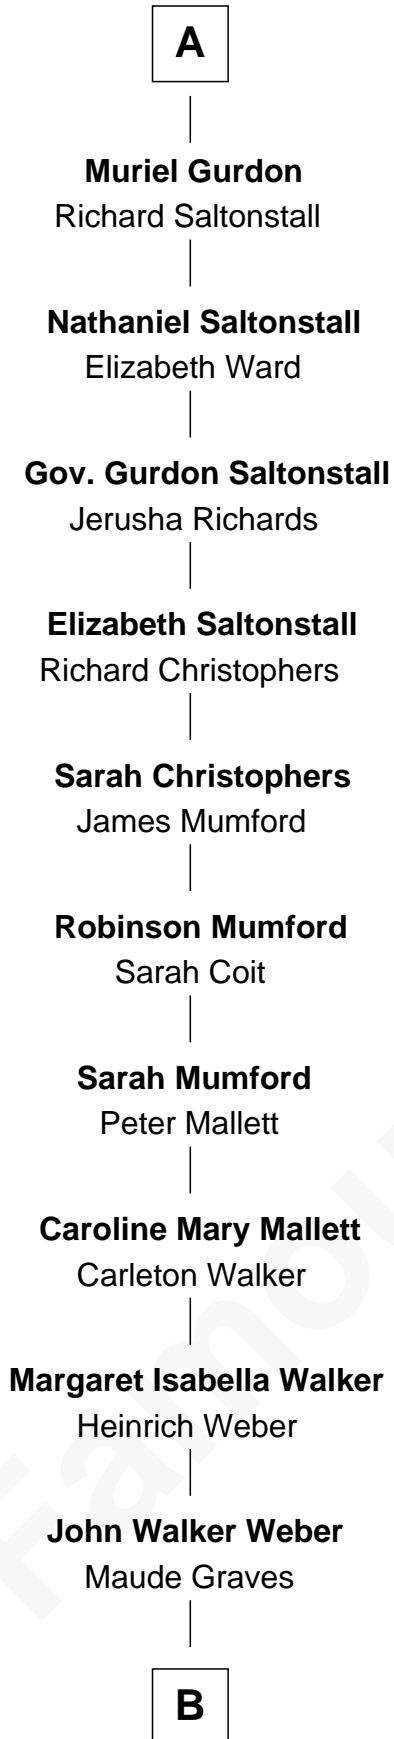

FamousKin.com Relationship Chart of

Carly Fiorina

CEO of Hewlett-Packard

7th cousin 12 times removed of

Edmund Waller

English Poet and Politician

B

—
Cara Carleton Weber

Harold Marvin Sneed

—
Joseph Tyree Sneed

Madelon Montross Juergens

—
Carly Fiorina

CEO of Hewlett-Packard