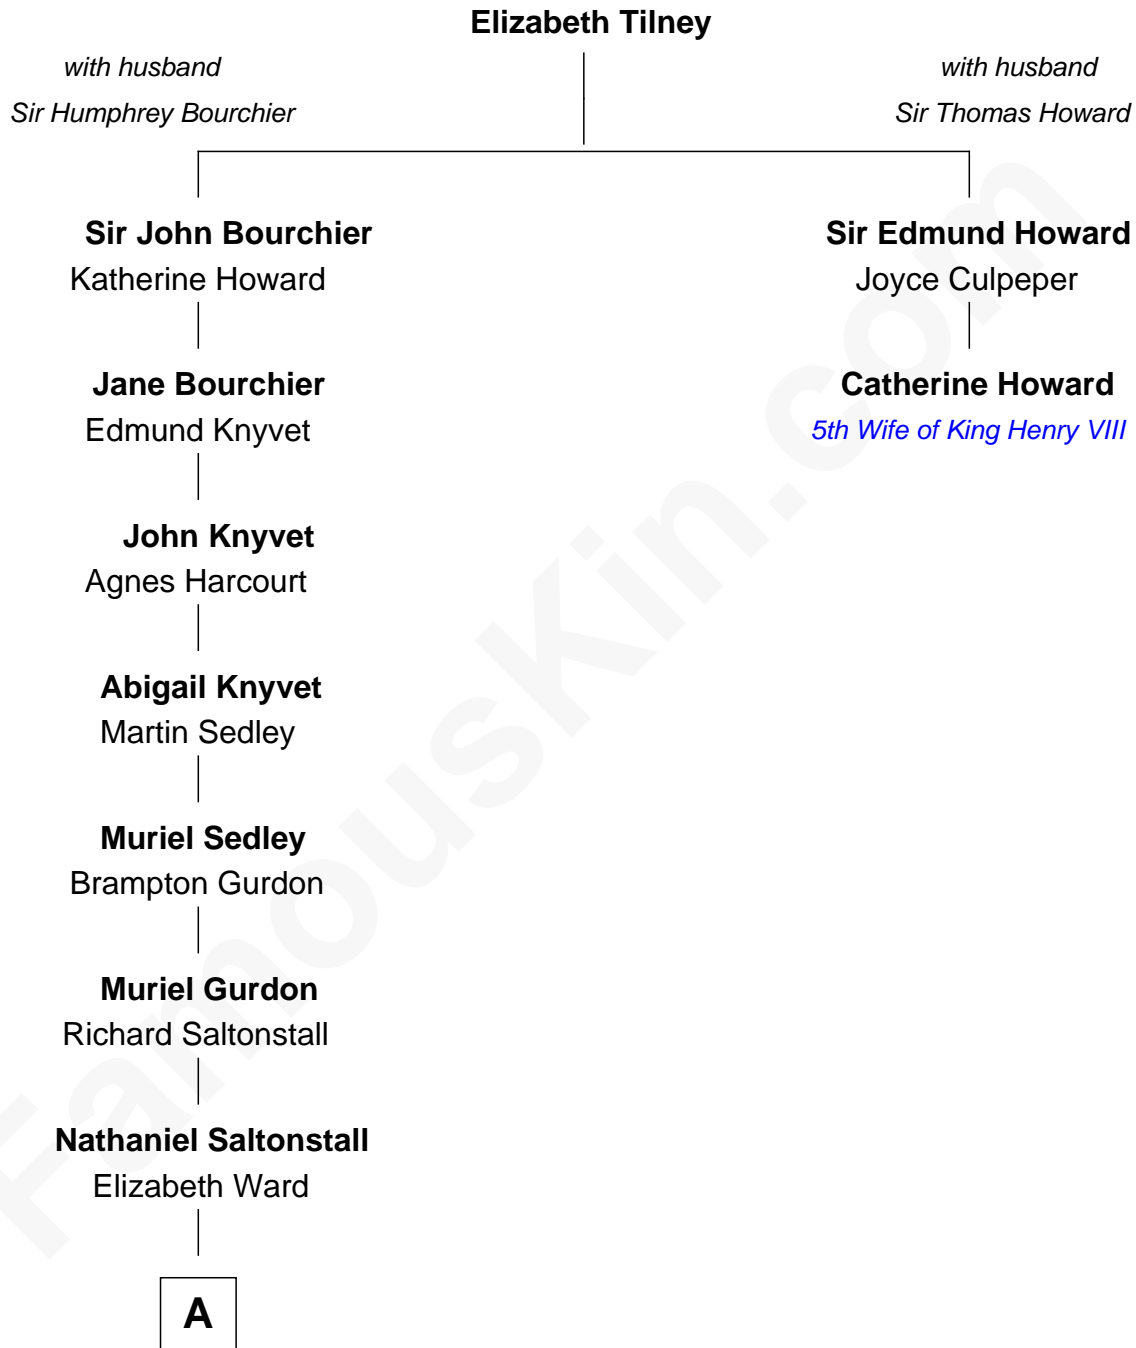

FamousKin.com Relationship Chart of

Carly Fiorina

CEO of Hewlett-Packard

1st cousin 16 times removed of

Catherine Howard

5th Wife of King Henry VIII

Carly Fiorina

CEO of Hewlett-Packard

Carly Fiorina photo by [Gage Skidmore](#) (CC BY-SA 2.0)