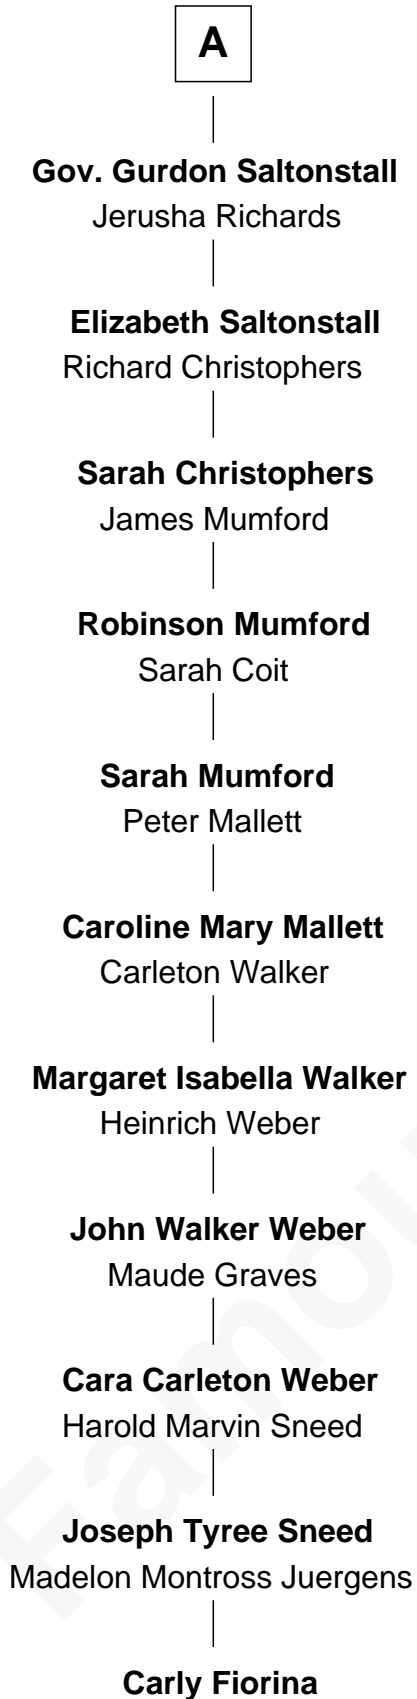

FamousKin.com Relationship Chart of

Carly Fiorina

CEO of Hewlett-Packard

1st cousin 16 times removed of

Catherine Howard

5th Wife of King Henry VIII

Carly Fiorina

CEO of Hewlett-Packard

Carly Fiorina photo by [Gage Skidmore](#) (CC BY-SA 2.0)