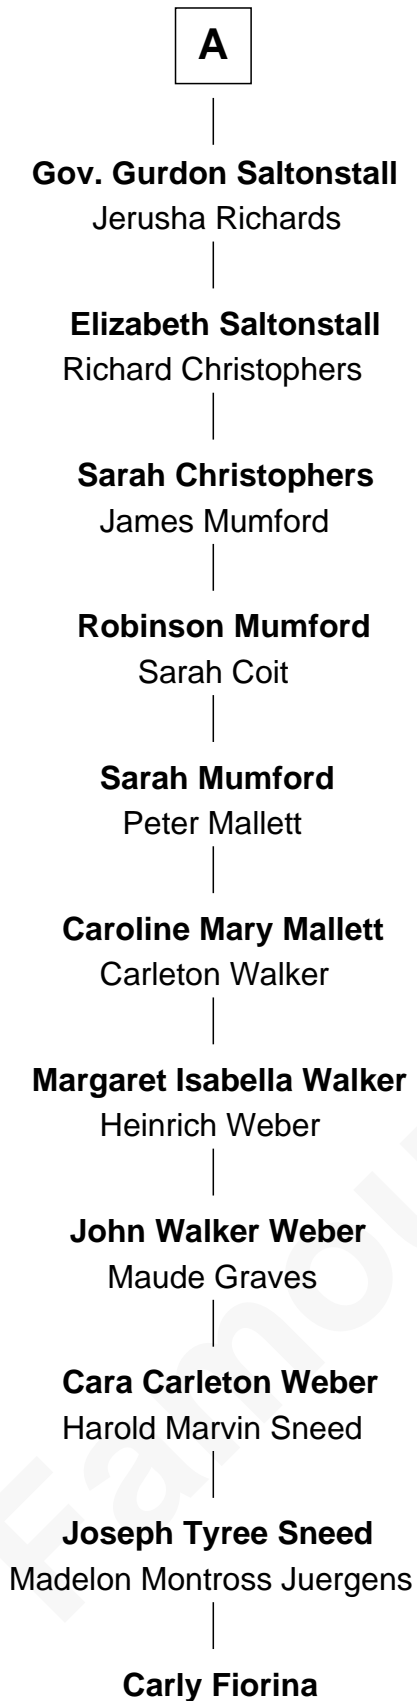

FamousKin.com Relationship Chart of

Carly Fiorina

CEO of Hewlett-Packard

2nd cousin 15 times removed of

Catherine Howard

5th Wife of King Henry VIII

Carly Fiorina

CEO of Hewlett-Packard

Carly Fiorina photo by [Gage Skidmore](#) (CC BY-SA 2.0)