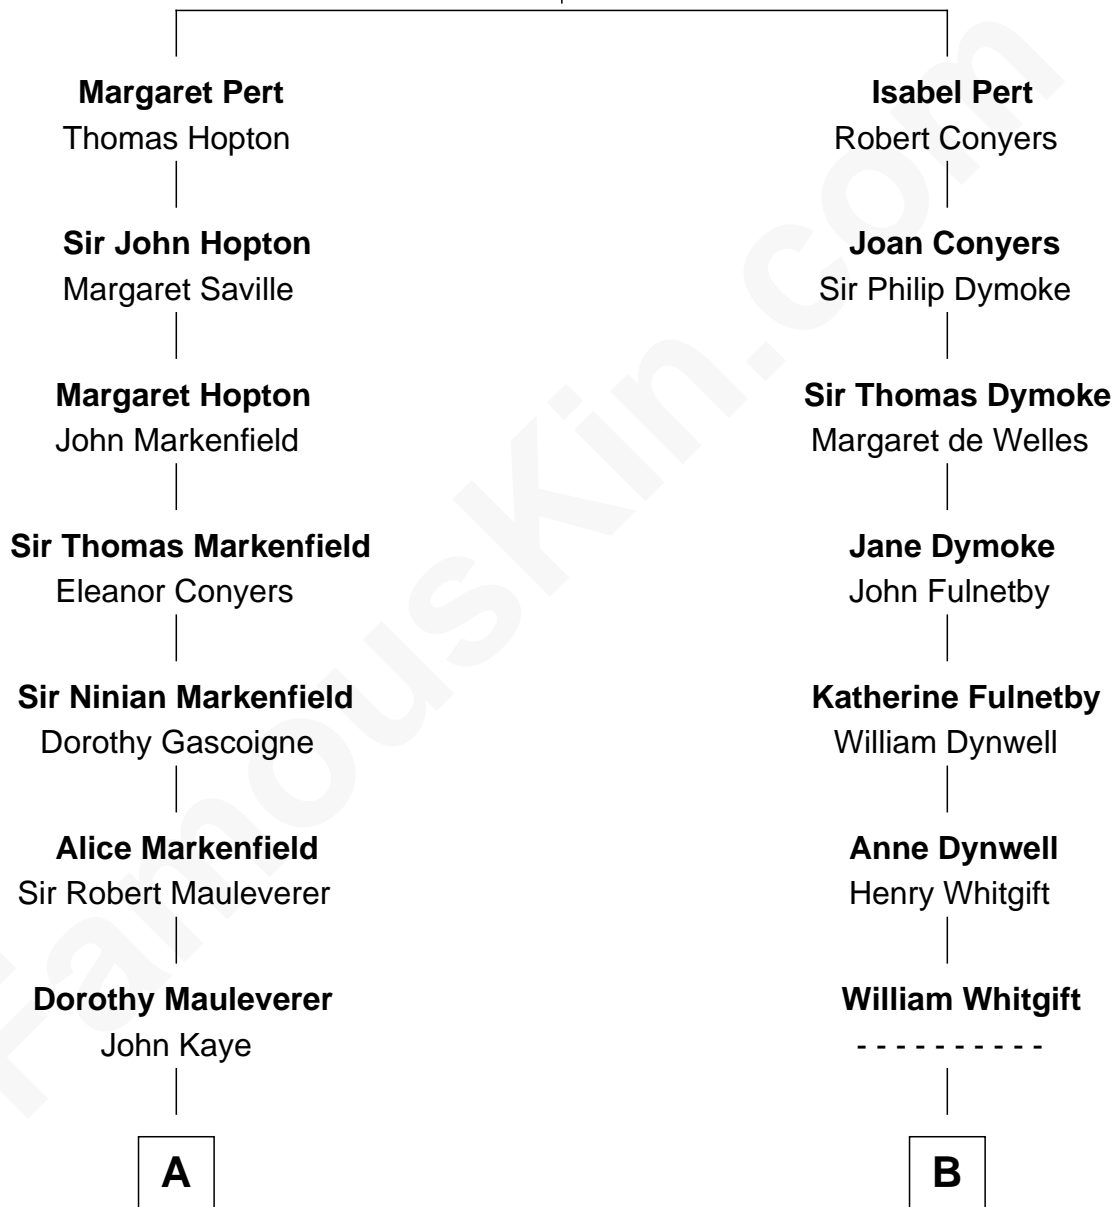

FamousKin.com Relationship Chart of

Carly Fiorina

CEO of Hewlett-Packard

14th cousin 7 times removed of

Ralph Waldo Emerson

American Poet

William Pert
Joan le Scrope

FamousKin.com