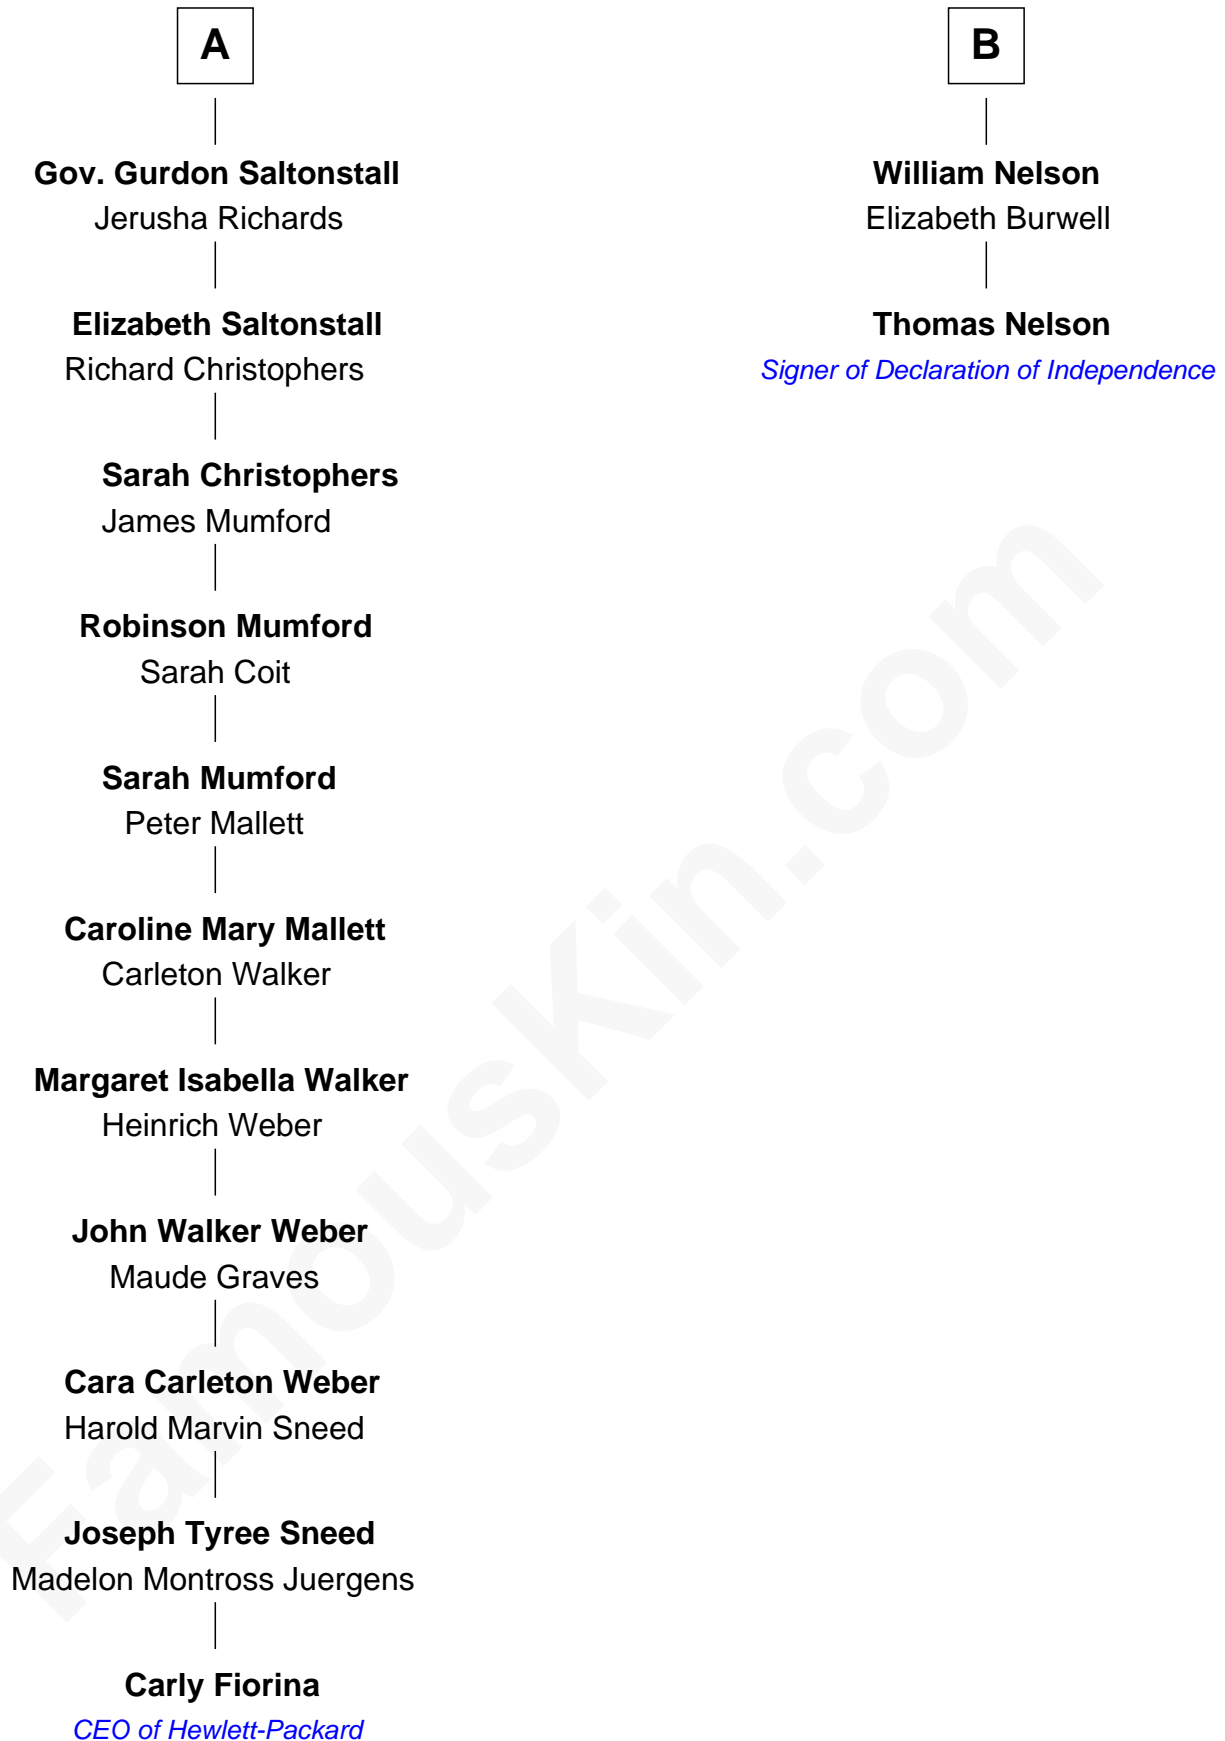

FamousKin.com Relationship Chart of

Carly Fiorina

CEO of Hewlett-Packard

8th cousin 9 times removed of

Thomas Nelson

Signer of the Declaration of Independence

Sir William Gascoigne

Margaret Percy

Dorothy Gascoigne

Sir Ninian Markenfield

Alice Markenfield

Sir Robert Mauleverer

Dorothy Mauleverer

John Kaye

Robert Kaye

Anne Flower

Sir George Talboys

Anne Talboys

Sir Edward Dymoke

Frances Dymoke

Sir Thomas Windebank

Mildred Windebank

Robert Reade

Col. George Reade

Elizabeth Martiau

Robert Reade

Mary Lilly

Margaret Reade

Thomas Nelson

B

Carly Fiorina photo by [Gage Skidmore](#) (CC BY-SA 2.0)